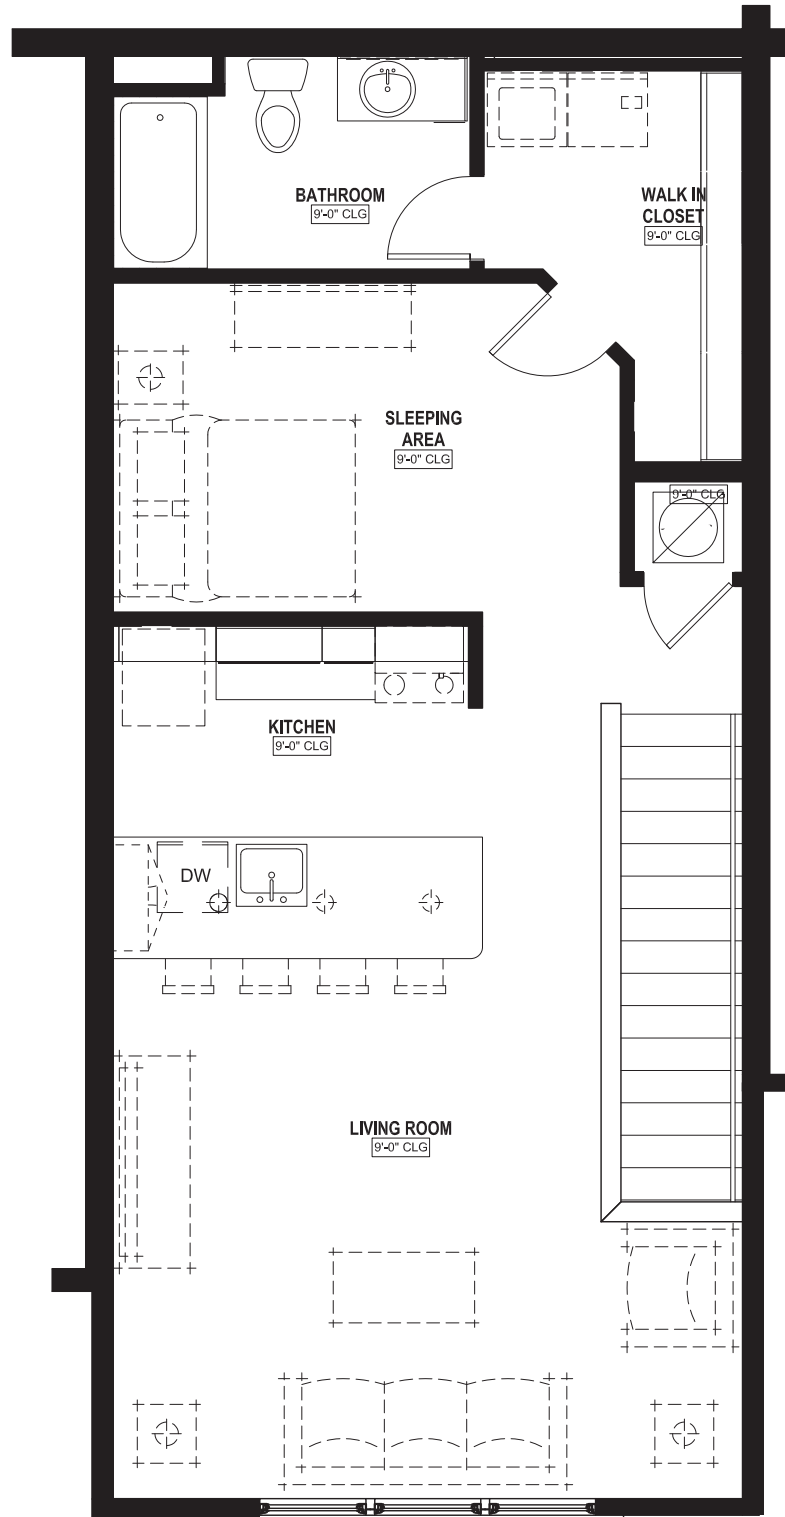

Studio Grand Overlook      2nd level, 1 bedroom, 1 bath - 809 sq. ft.

This floor plan representation is not to scale and all dimensions are approximate. Final layout and room dimensions are subject to change prior to the delivery of any apartment unit.