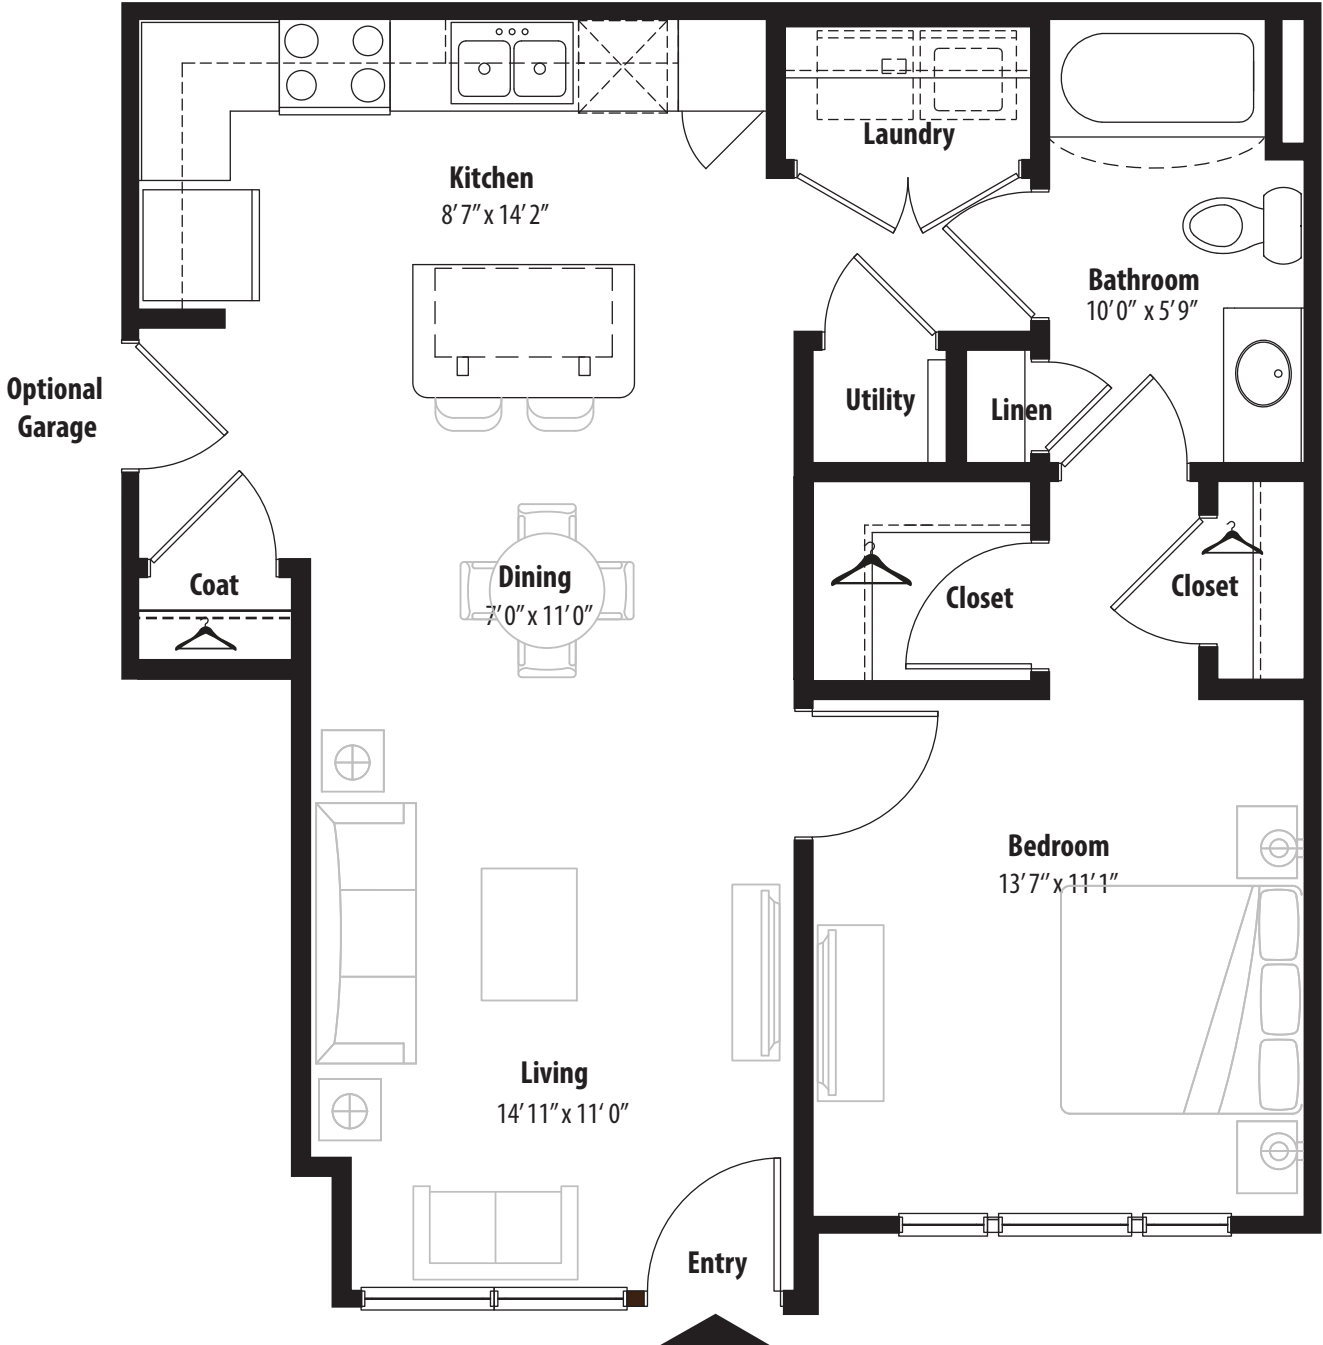

1 BR Designer Courtyard

1st level, 1 bedroom, 1 bath - 766 sq. ft. with 93 sq. ft. patio

This floor plan representation is not to scale and all dimensions are approximate. Final layout and room dimensions are subject to change prior to the delivery of any apartment unit.