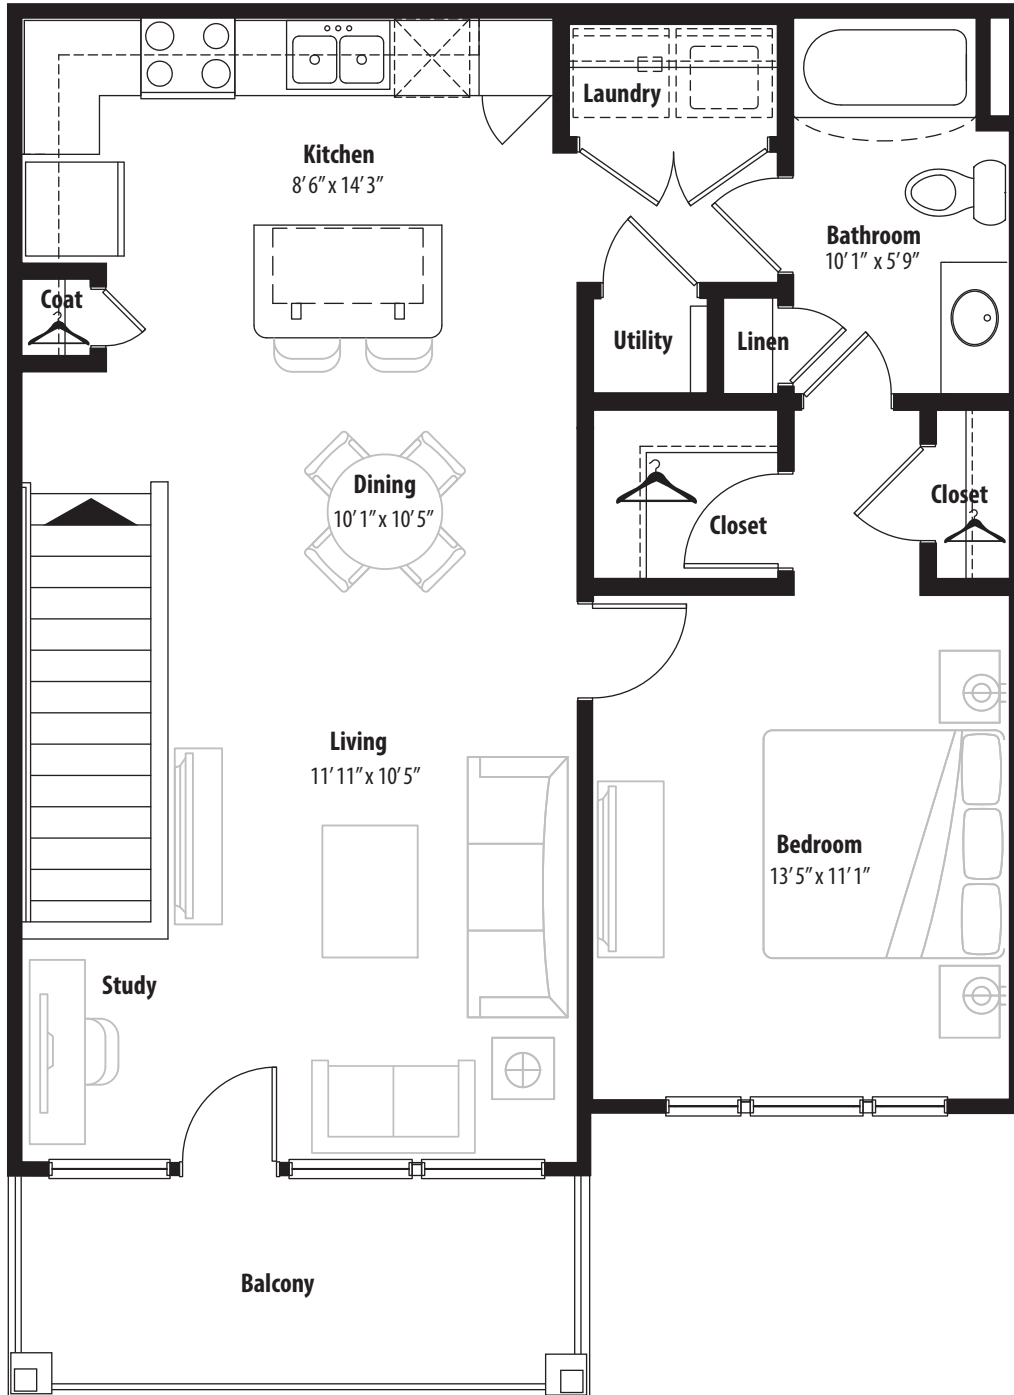

1 BR Designer Overlook

2nd level, 1 bedroom, 1 bath - 862 sq. ft. with 86 sq. ft. balcony

This floor plan representation is not to scale and all dimensions are approximate. Final layout and room dimensions are subject to change prior to the delivery of any apartment unit.