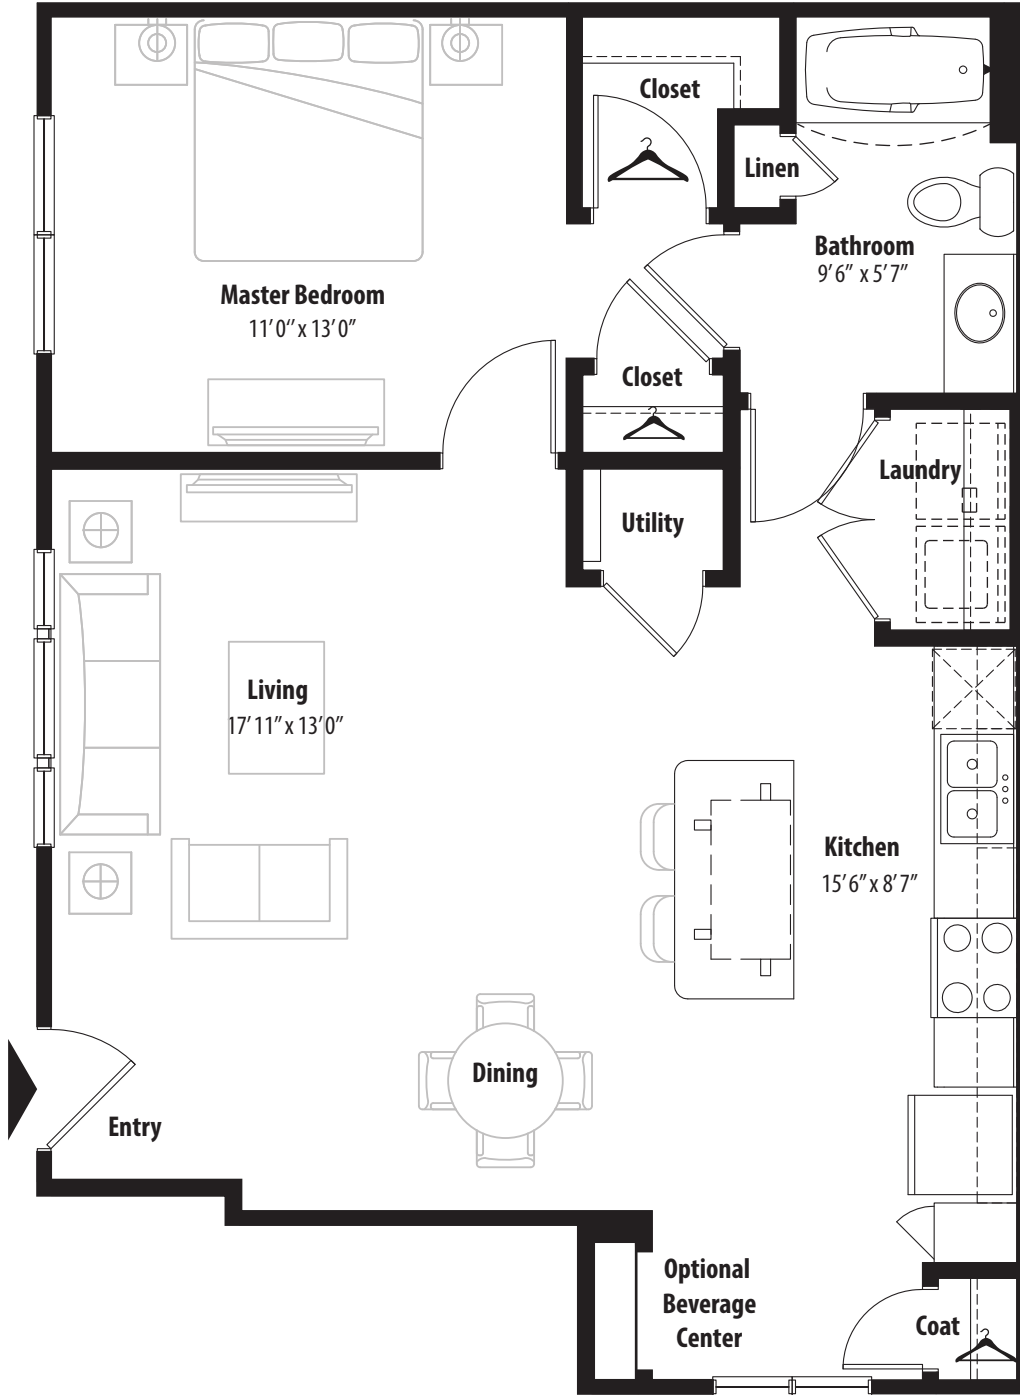

1 Bedroom Grand Courtyard 1st level, 1 bedroom, 1 bath - 827 sq. ft. with 76 sq. ft. patio

This floor plan representation is not to scale and all dimensions are approximate. Final layout and room dimensions are subject to change prior to the delivery of any apartment unit.