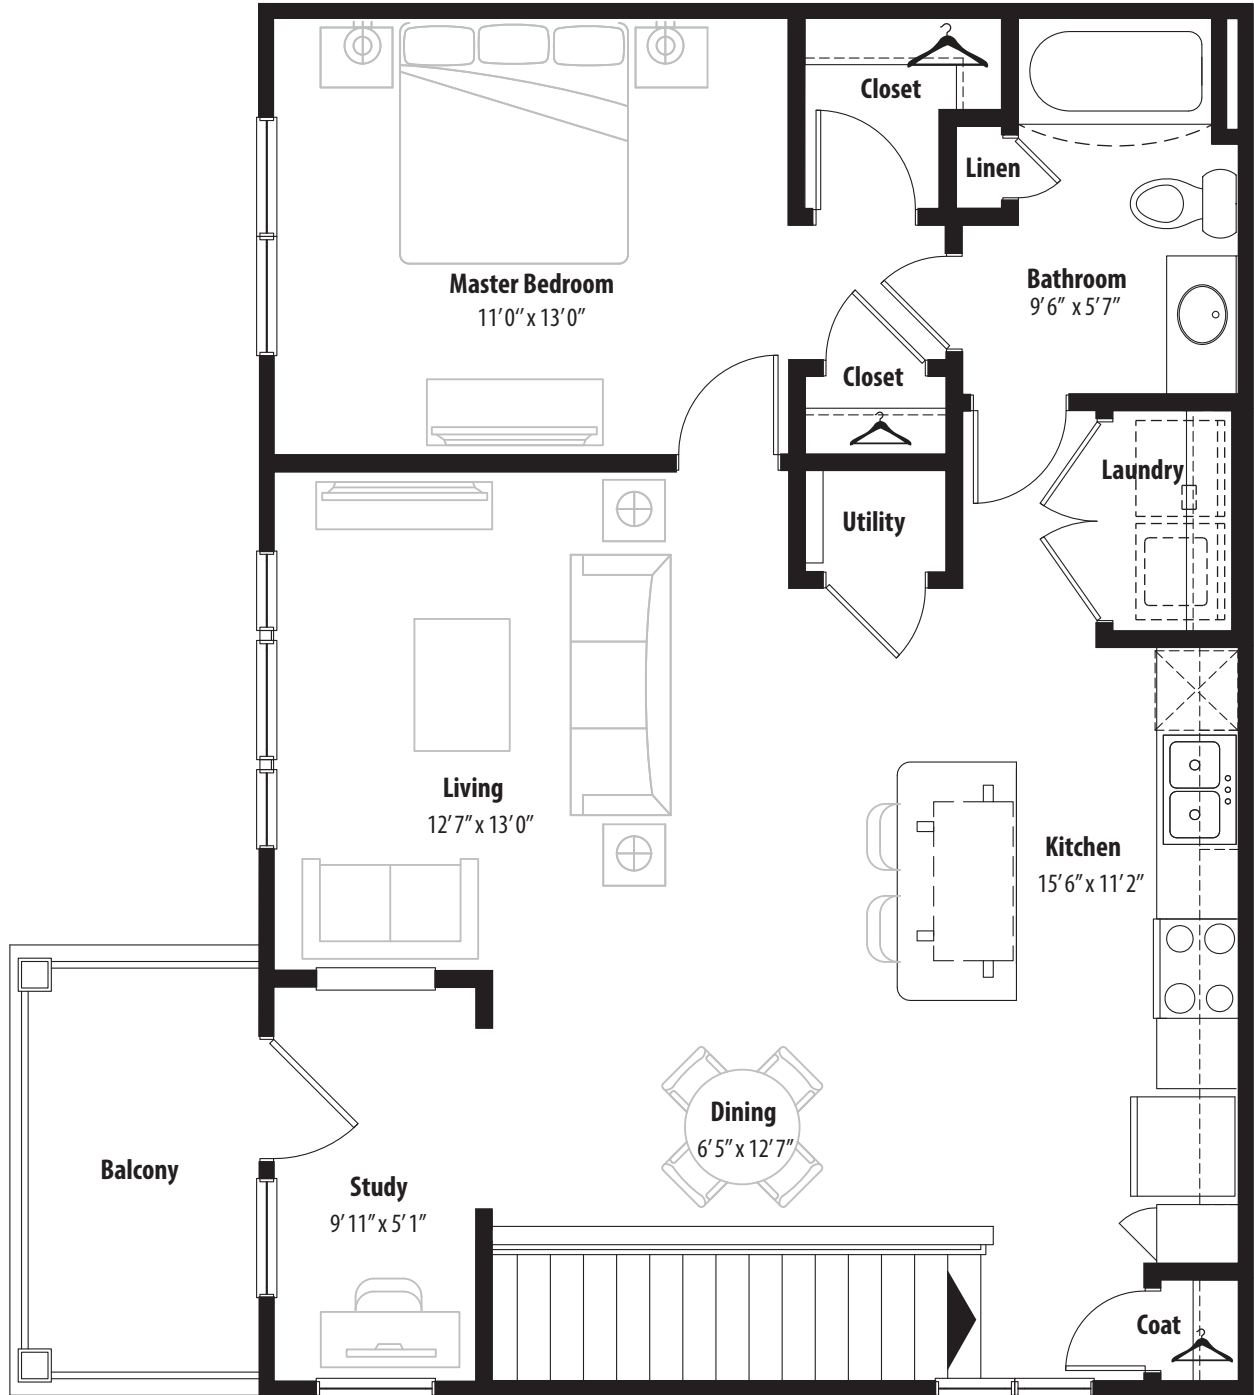

## 1 Bedroom Grand Overlook 2nd level, 1 bedroom, 1 bath - 919 sq. ft. with 57 sq. ft. balcony

This floor plan representation is not to scale and all dimensions are approximate. Final layout and room dimensions are subject to change prior to the delivery of any apartment unit.