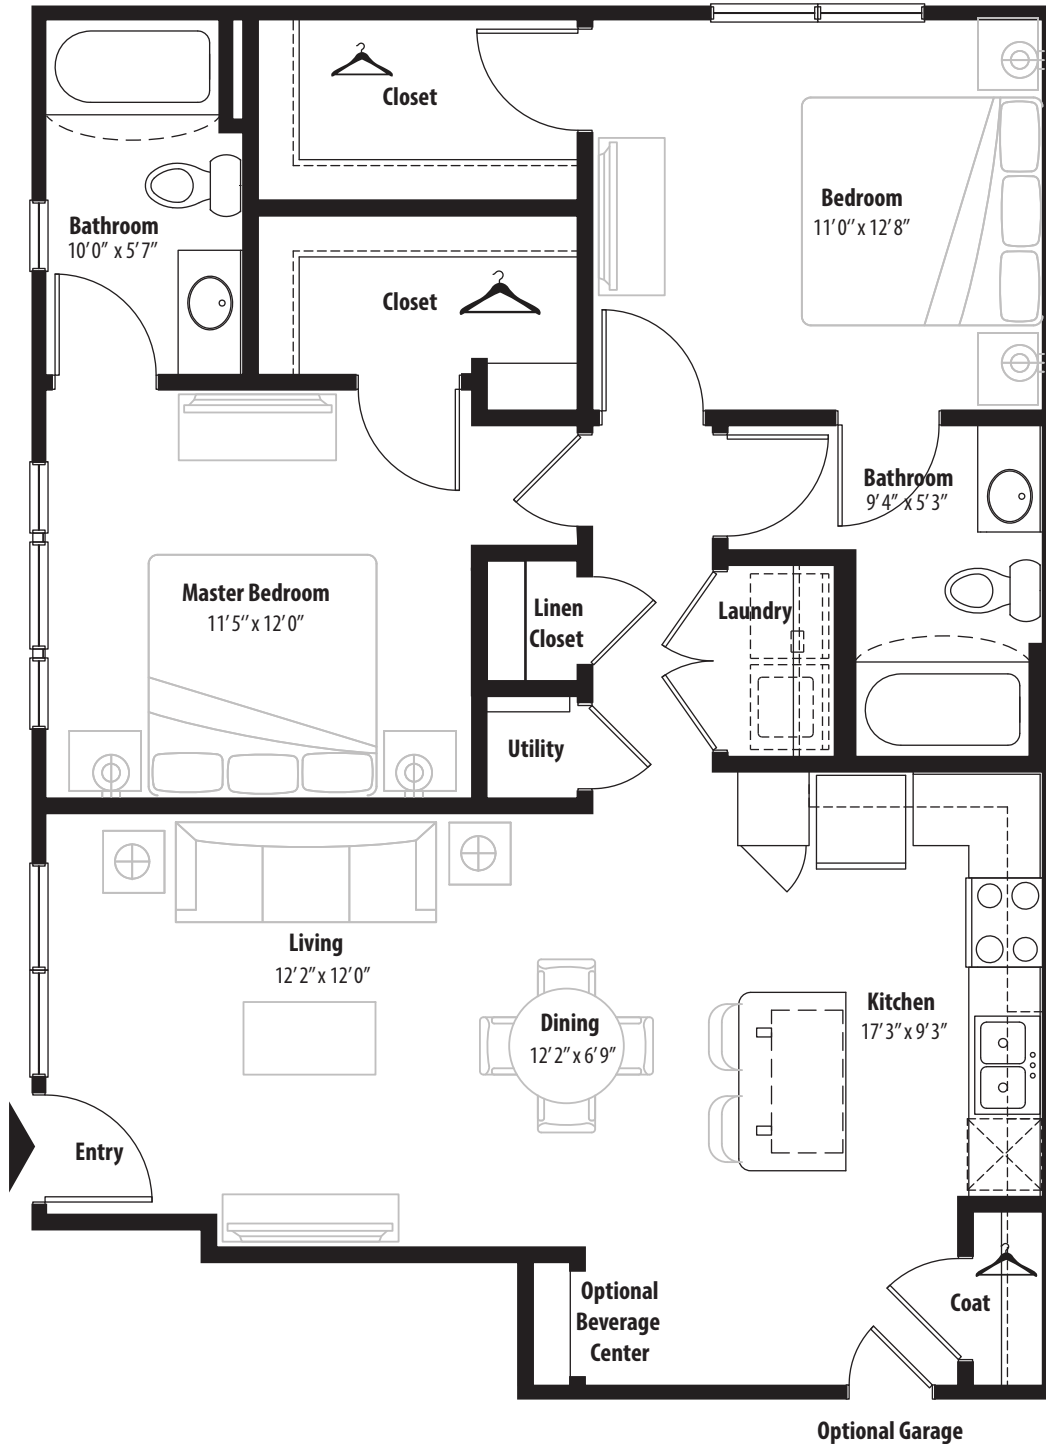

2 BR Designer Courtyard

1st level, 2 bedroom, 2 bath - 1,076 sq. ft. with 90 sq. ft. patio

This floor plan representation is not to scale and all dimensions are approximate. Final layout and room dimensions are subject to change prior to the delivery of any apartment unit.