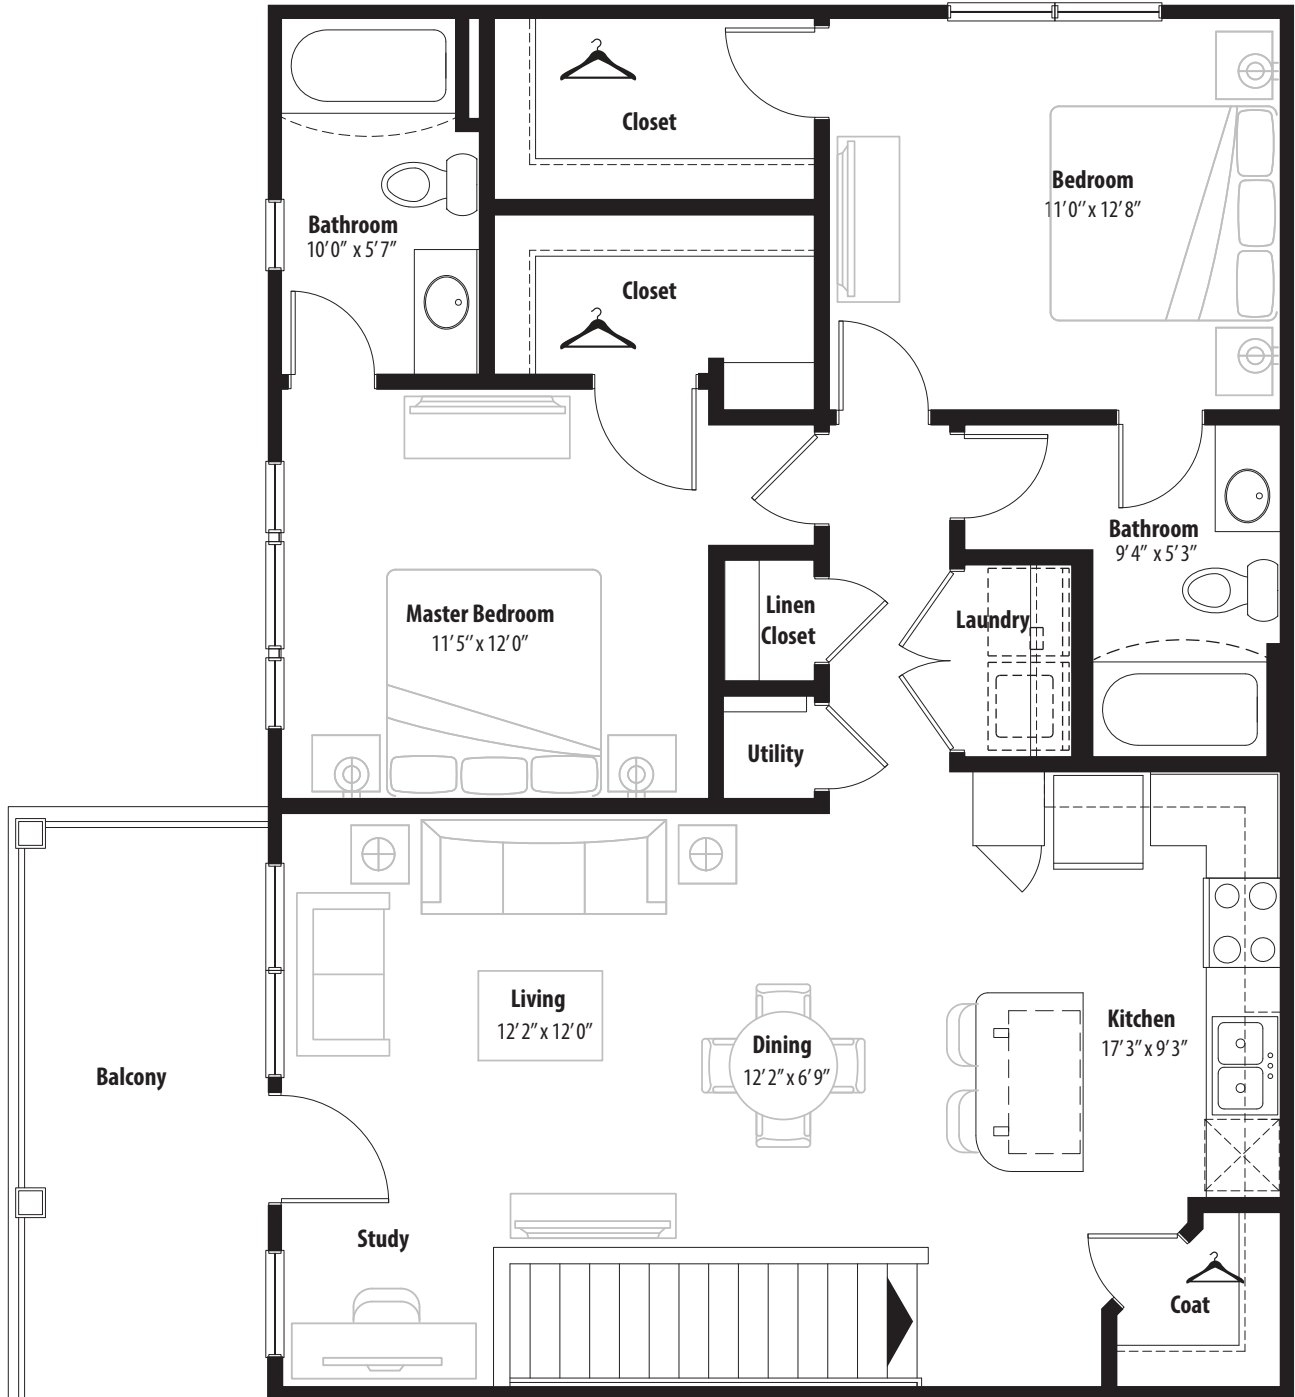

2 BR Designer Overlook 2nd level, 2 bedroom, 2 bath - 1,165 sq. ft. with 106 sq. ft. balcony

This floor plan representation is not to scale and all dimensions are approximate. Final layout and room dimensions are subject to change prior to the delivery of any apartment unit.