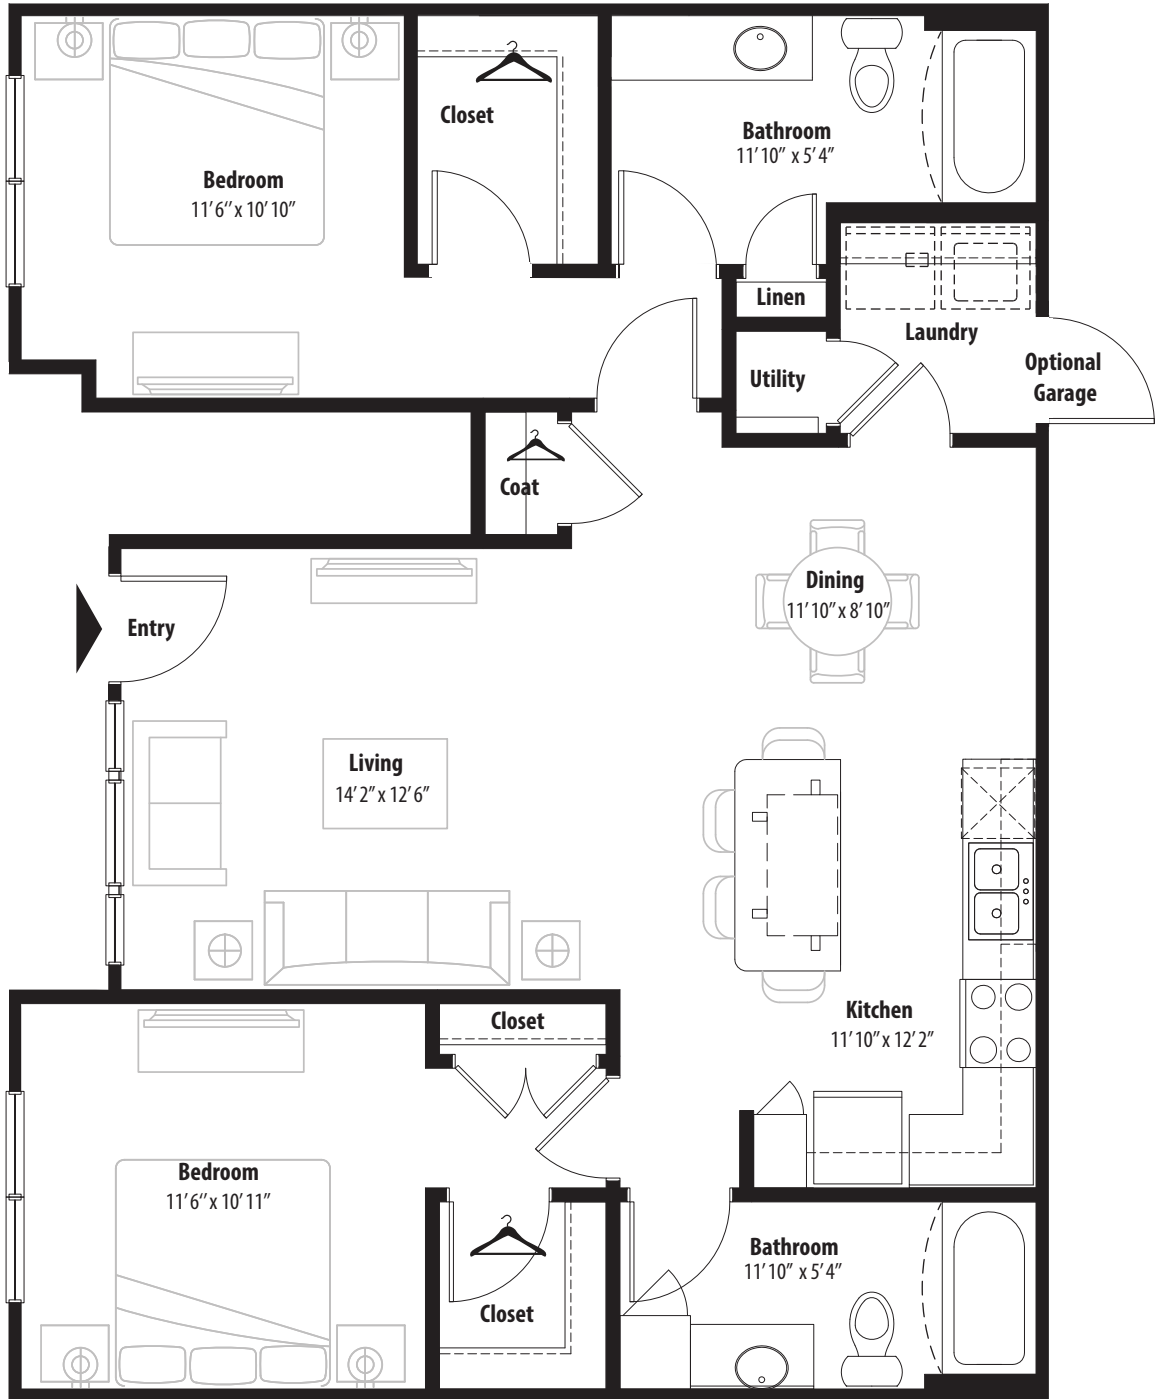

2 Bedroom Grand Courtyard 1st level, 2 bedroom, 2 bath - 1,093 sq. ft. with 79 sq. ft. patio

This floor plan representation is not to scale and all dimensions are approximate. Final layout and room dimensions are subject to change prior to the delivery of any apartment unit.