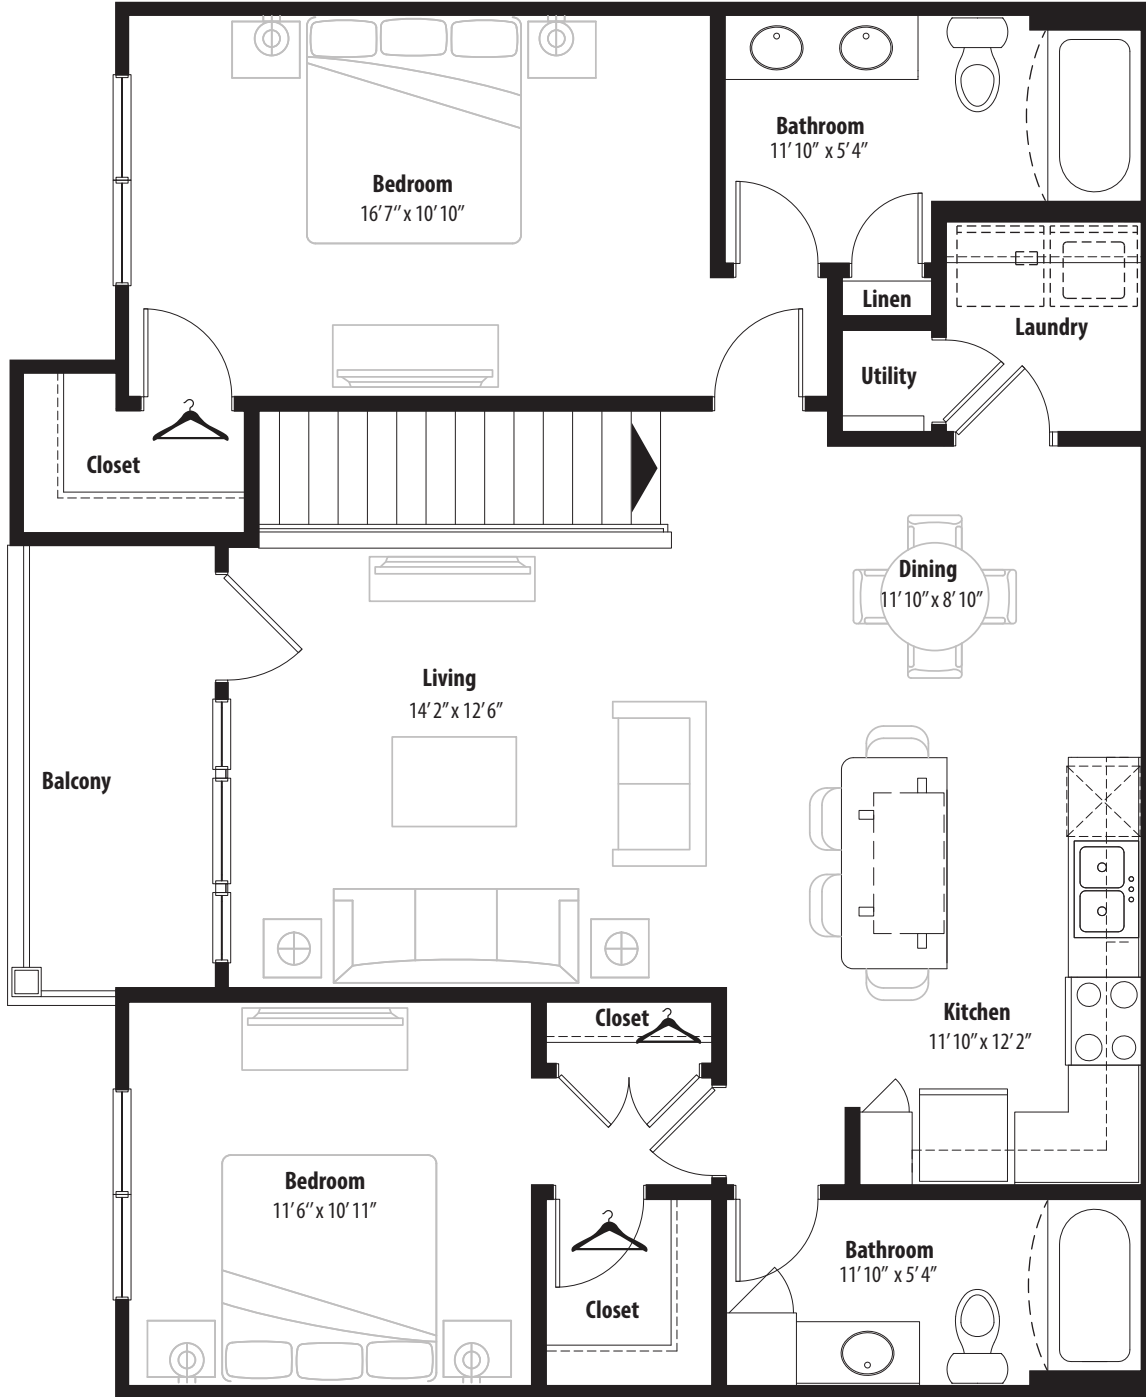

2 Bedroom Grand Overlook 2nd level, 2 bedroom, 2 bath - 1,195 sq. ft. with 65 sq. ft. balcony

This floor plan representation is not to scale and all dimensions are approximate. Final layout and room dimensions are subject to change prior to the delivery of any apartment unit.