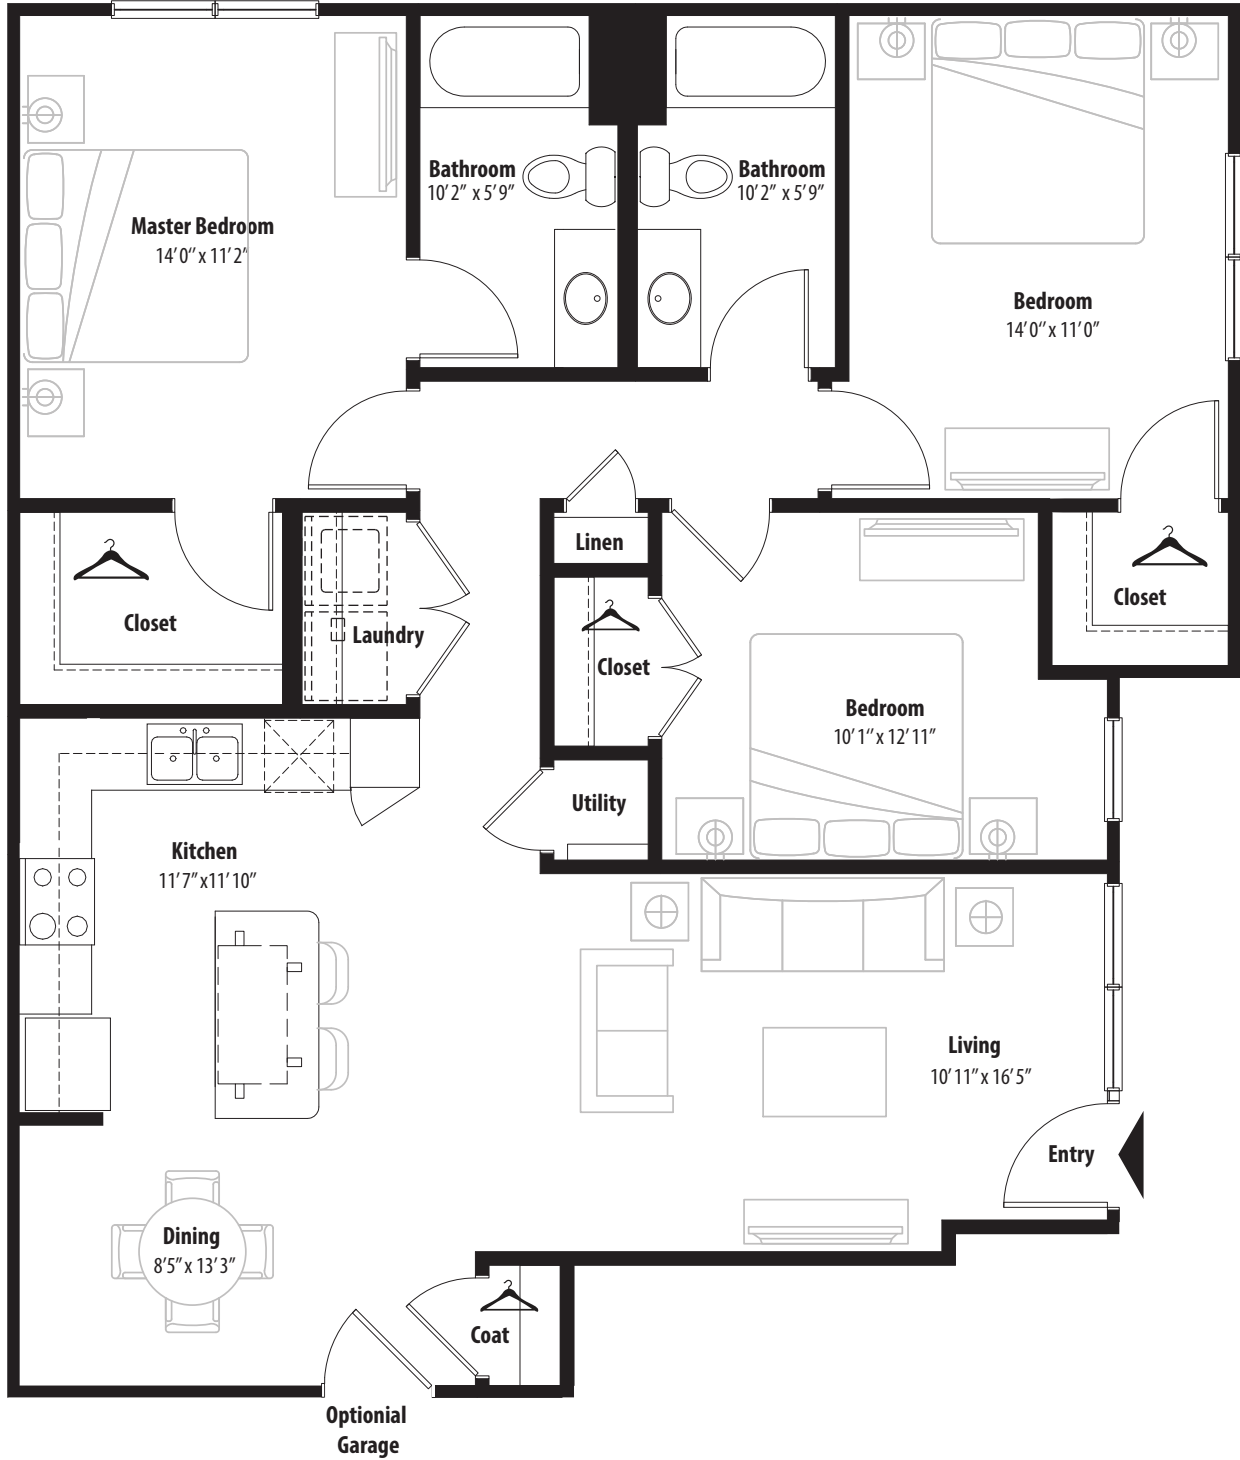

3 BR Grand Courtyard

1st level, 3 bedroom, 2 bath - 1,349 sq. ft. with 84 sq. ft. patio

This floor plan representation is not to scale and all dimensions are approximate. Final layout and room dimensions are subject to change prior to the delivery of any apartment unit.