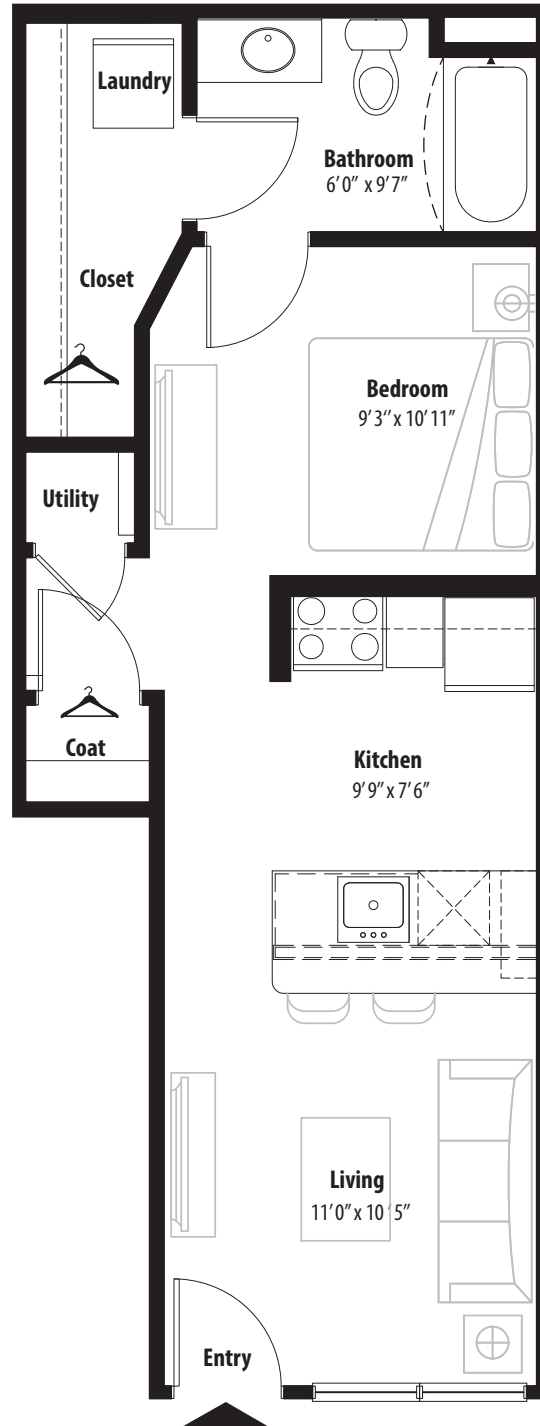

Studio Designer Courtyard

1st level, 1 bedroom, 1 bath - 527 sq. ft.

This floor plan representation is not to scale and all dimensions are approximate. Final layout and room dimensions are subject to change prior to the delivery of any apartment unit.