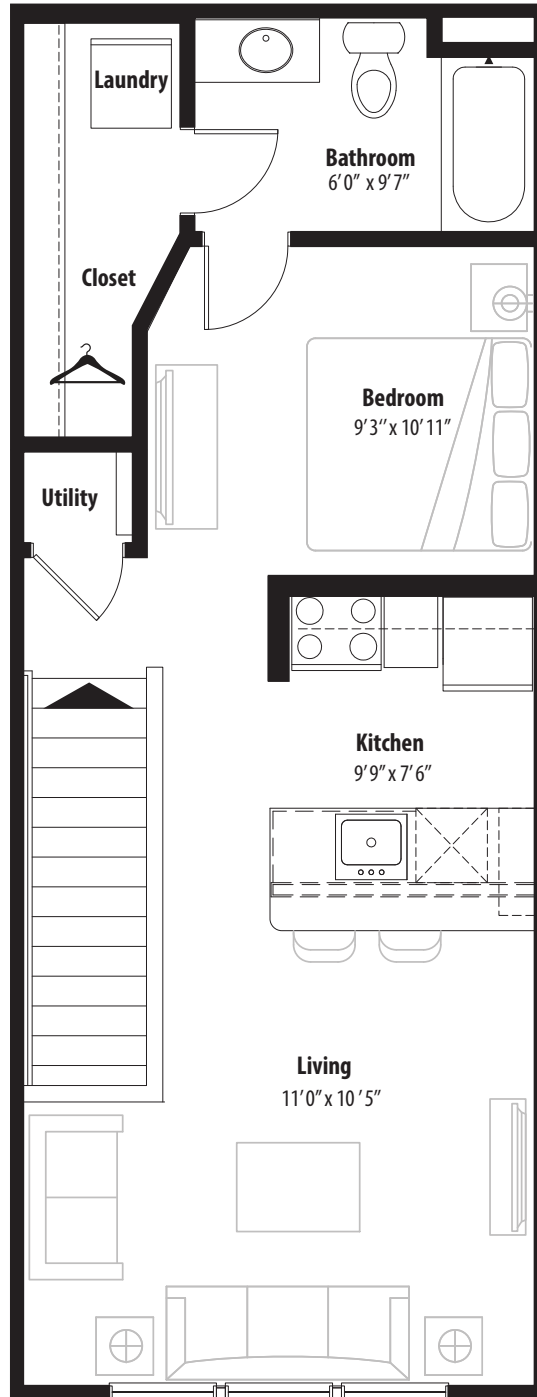

Studio Grand Overlook

2nd level, 1 bedroom, 1 bath - 629 sq. ft.

This floor plan representation is not to scale and all dimensions are approximate. Final layout and room dimensions are subject to change prior to the delivery of any apartment unit.