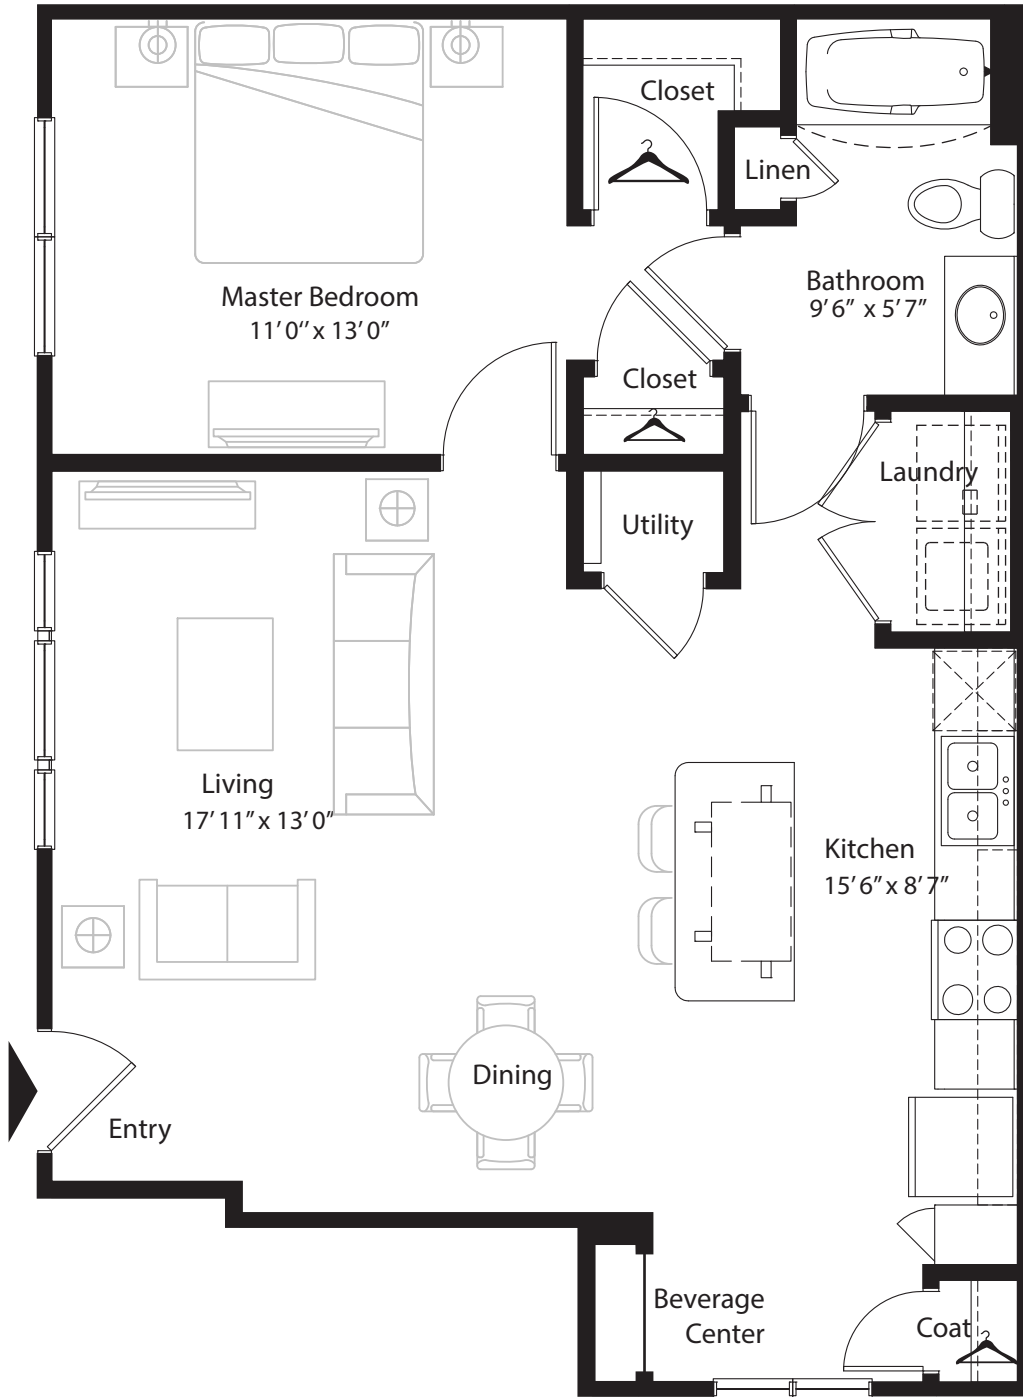

1 Bedroom Grand Courtyard

1st level, 1 bedroom, 1 bath - 816 sq. ft. with 65 sq. ft. patio

This floor plan representation is not to scale and all dimensions are approximate. Final layout and room dimensions are subject to change prior to the delivery of any apartment unit.