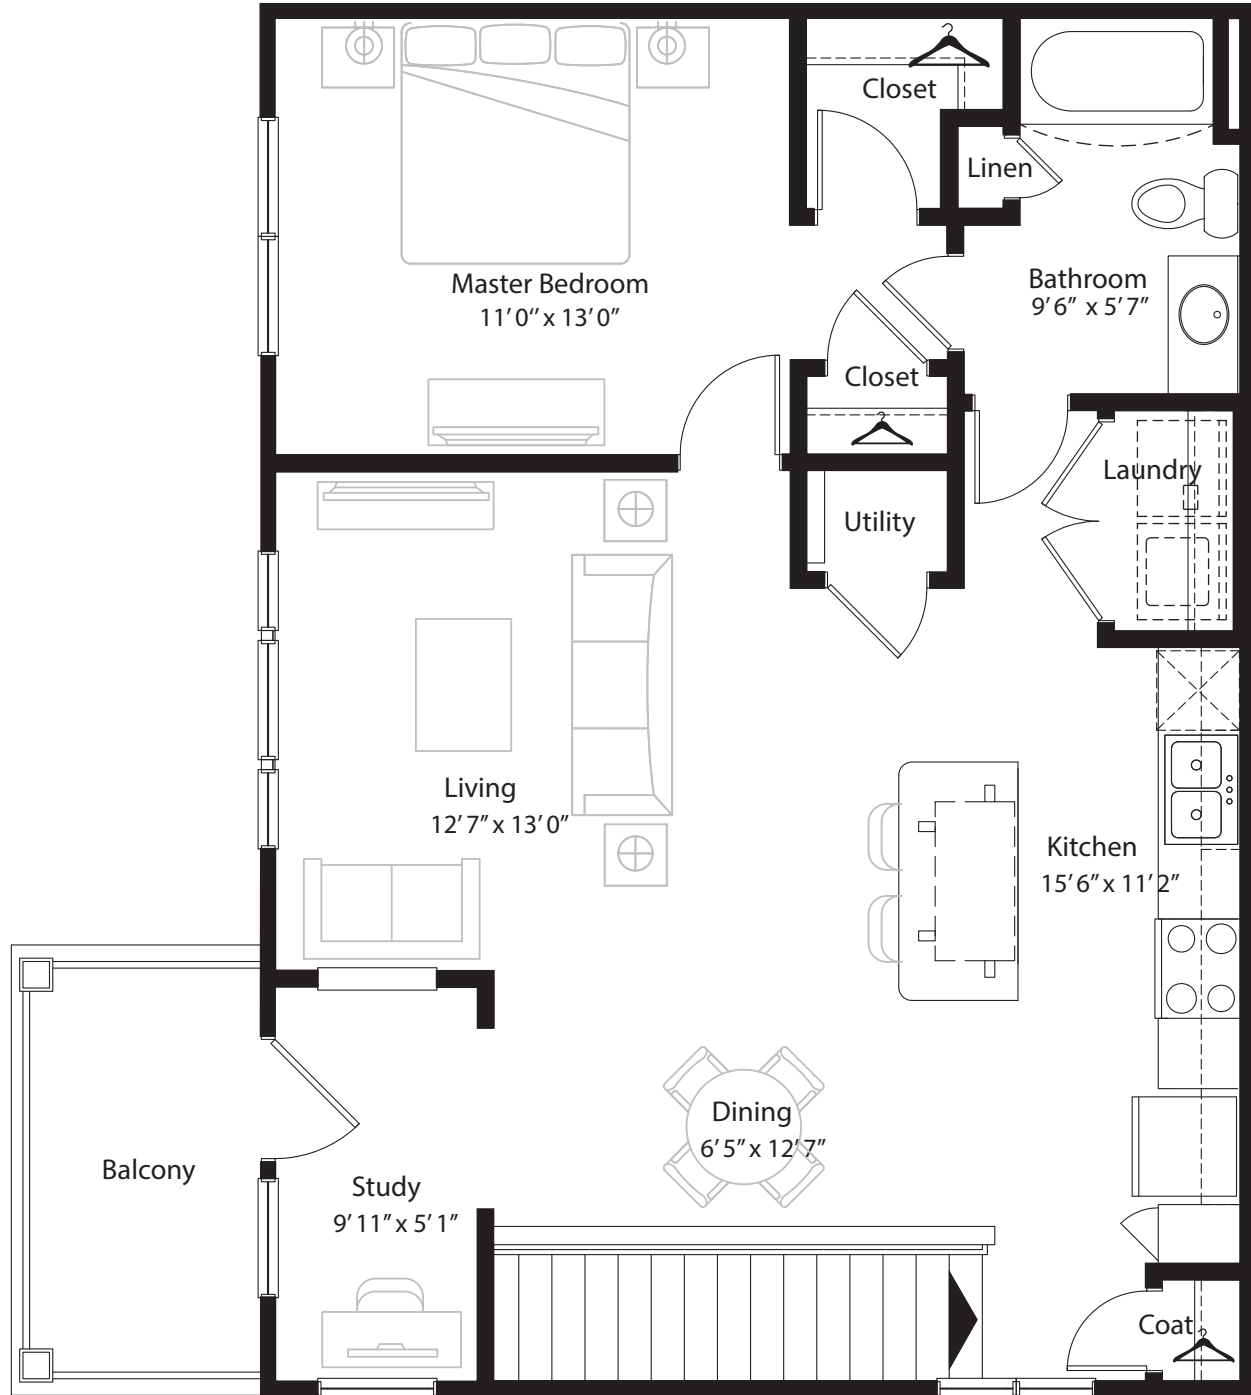

1 Bedroom Grand Overlook

2nd level, 1 bedroom, 1 bath - 909 sq. ft. with 62 sq. ft. balcony

This floor plan representation is not to scale and all dimensions are approximate. Final layout and room dimensions are subject to change prior to the delivery of any apartment unit.