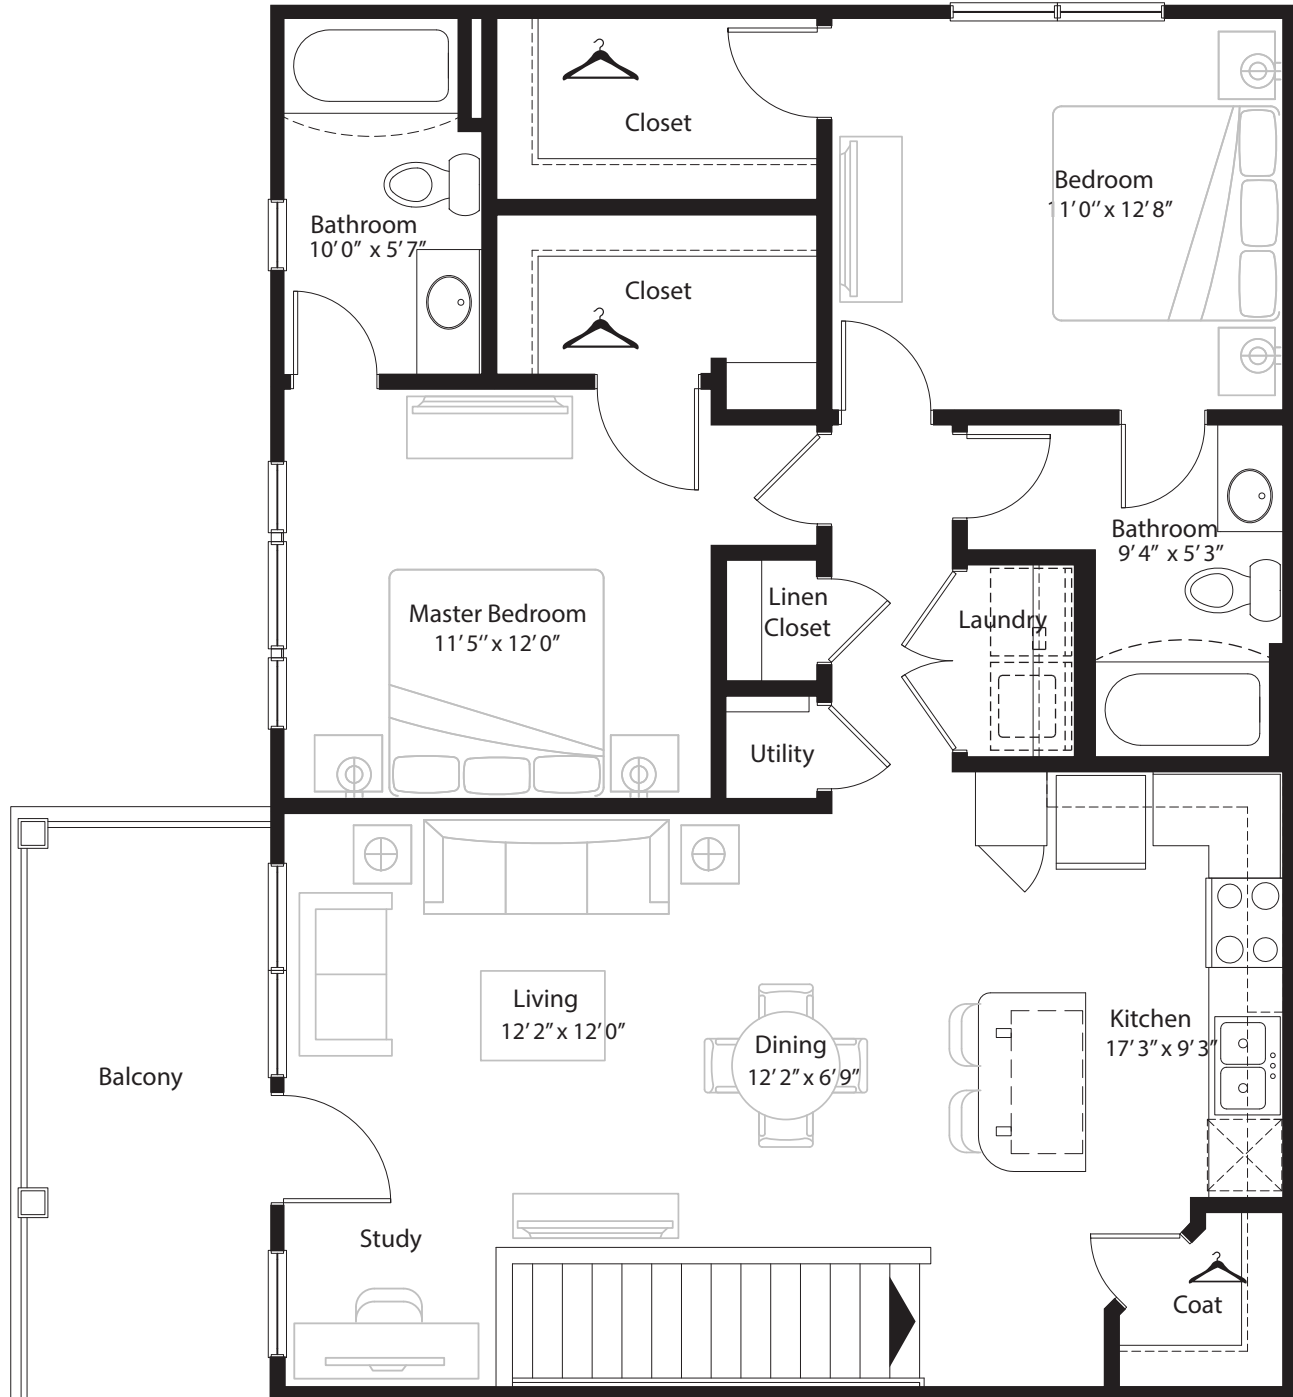

2 BR Designer Overlook

2nd level, 2 bedroom, 2 bath - 1,151 sq. ft. with 78 sq. ft. balcony

This floor plan representation is not to scale and all dimensions are approximate. Final layout and room dimensions are subject to change prior to the delivery of any apartment unit.