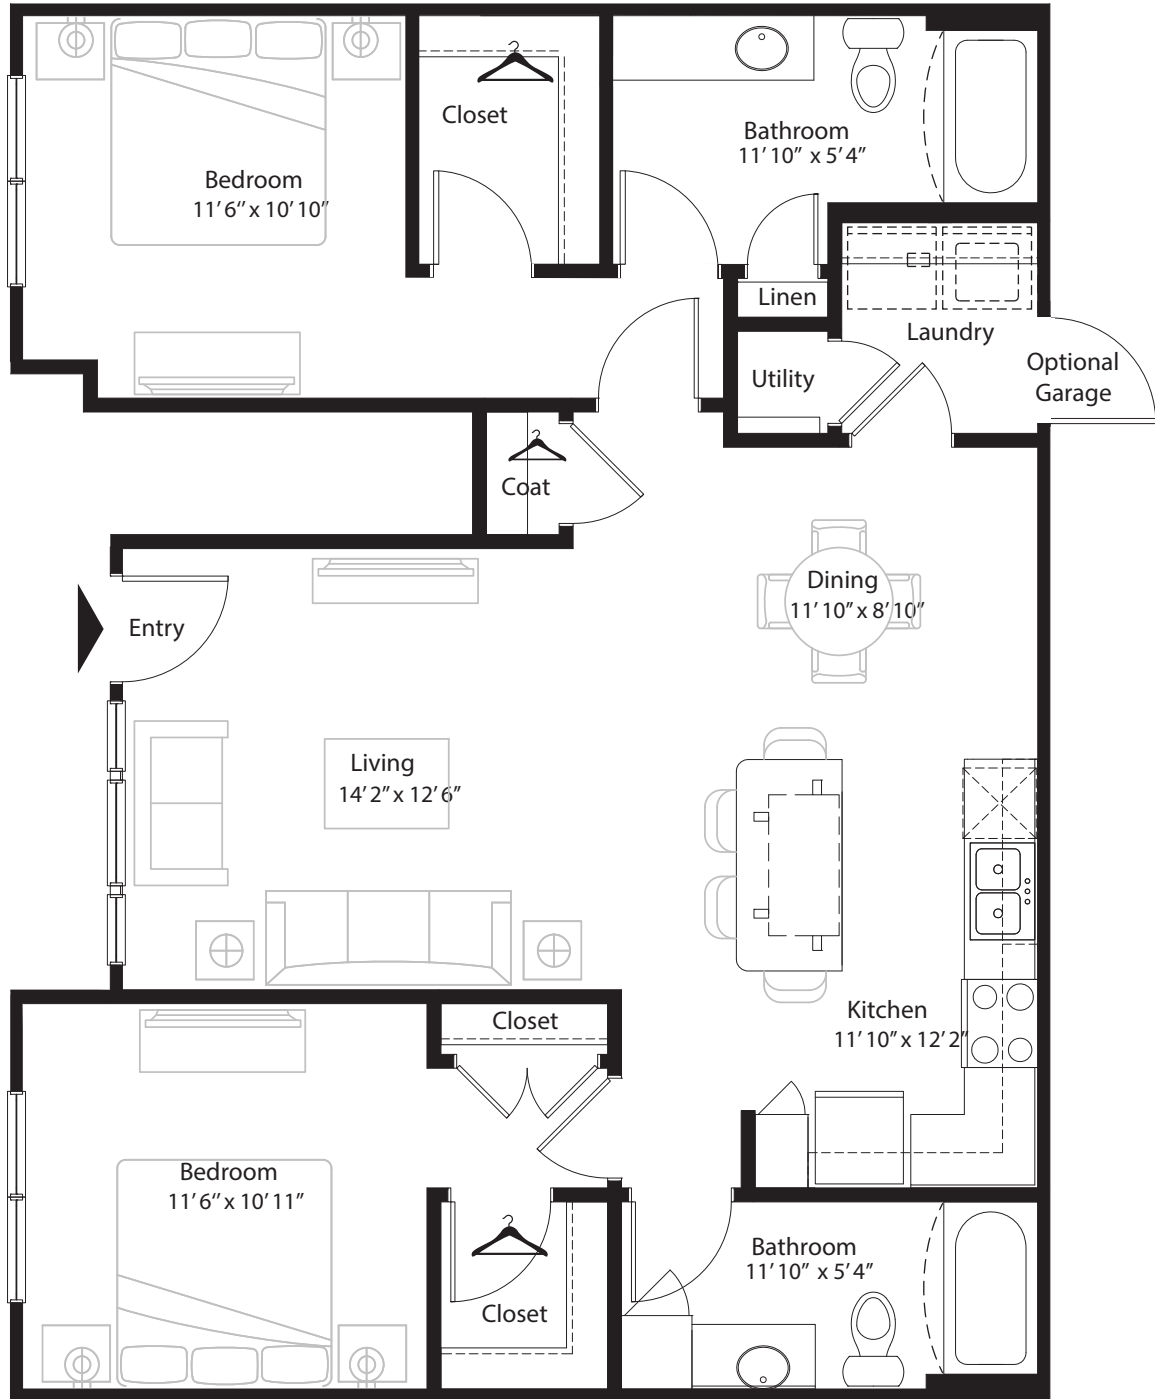

2 Bedroom Grand Courtyard

1st level, 2 bedroom, 2 bath - 1,088sq. ft. with 70 sq. ft. patio

This floor plan representation is not to scale and all dimensions are approximate. Final layout and room dimensions are subject to change prior to the delivery of any apartment unit.