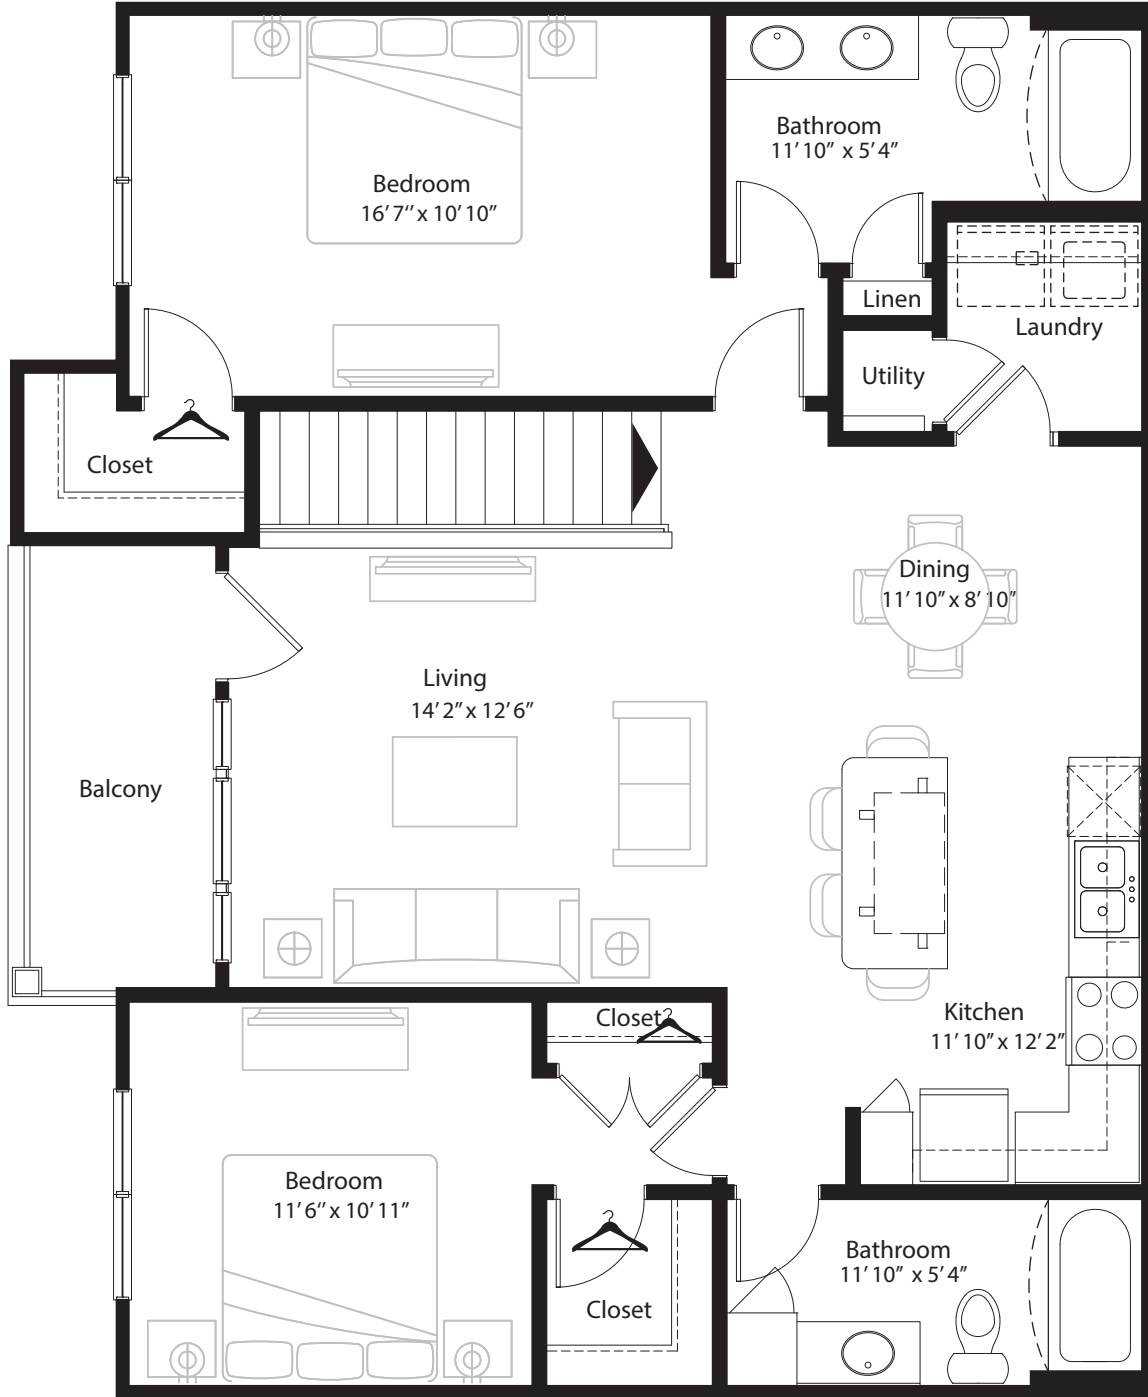

2 Bedroom Grand Overlook

2nd level, 2 bedroom, 2 bath - 1,185 sq. ft. with 70 sq. ft. balcony

This floor plan representation is not to scale and all dimensions are approximate. Final layout and room dimensions are subject to change prior to the delivery of any apartment unit.