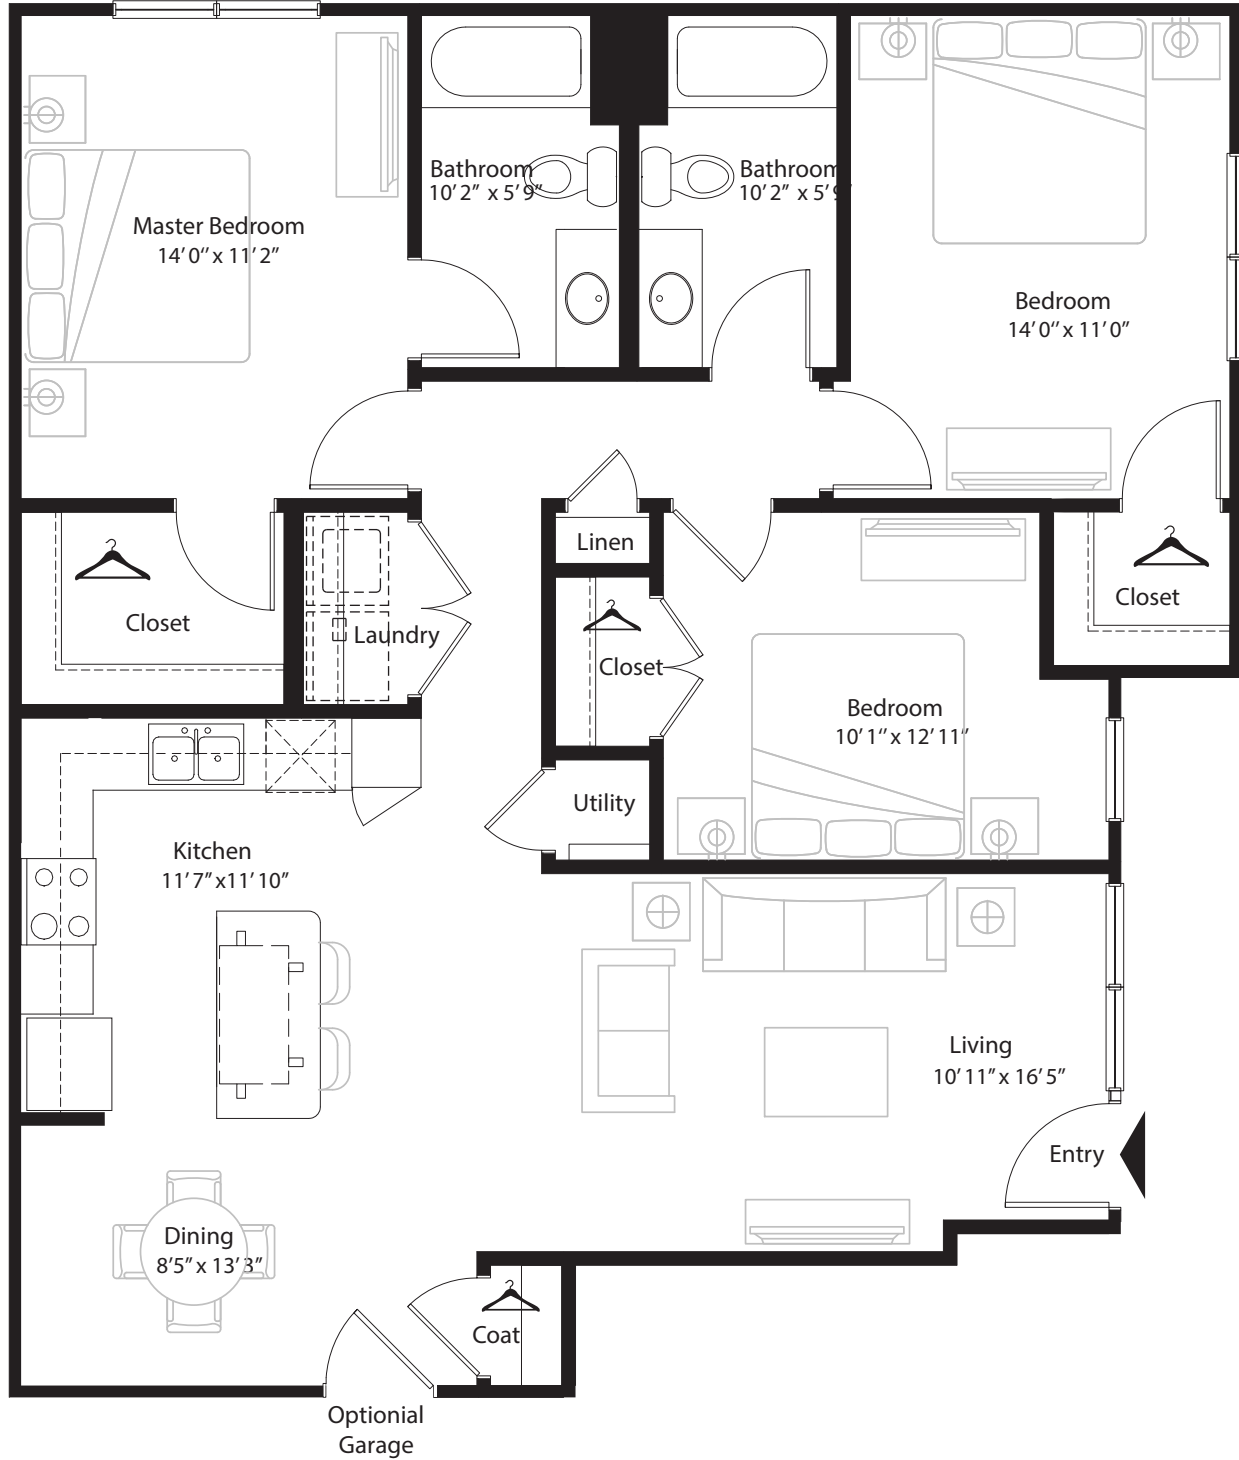

3 BR Grand Courtyard

1st level, 3 bedroom, 2 bath - 1,334 sq. ft. with 87 sq. ft. patio

This floor plan representation is not to scale and all dimensions are approximate. Final layout and room dimensions are subject to change prior to the delivery of any apartment unit.