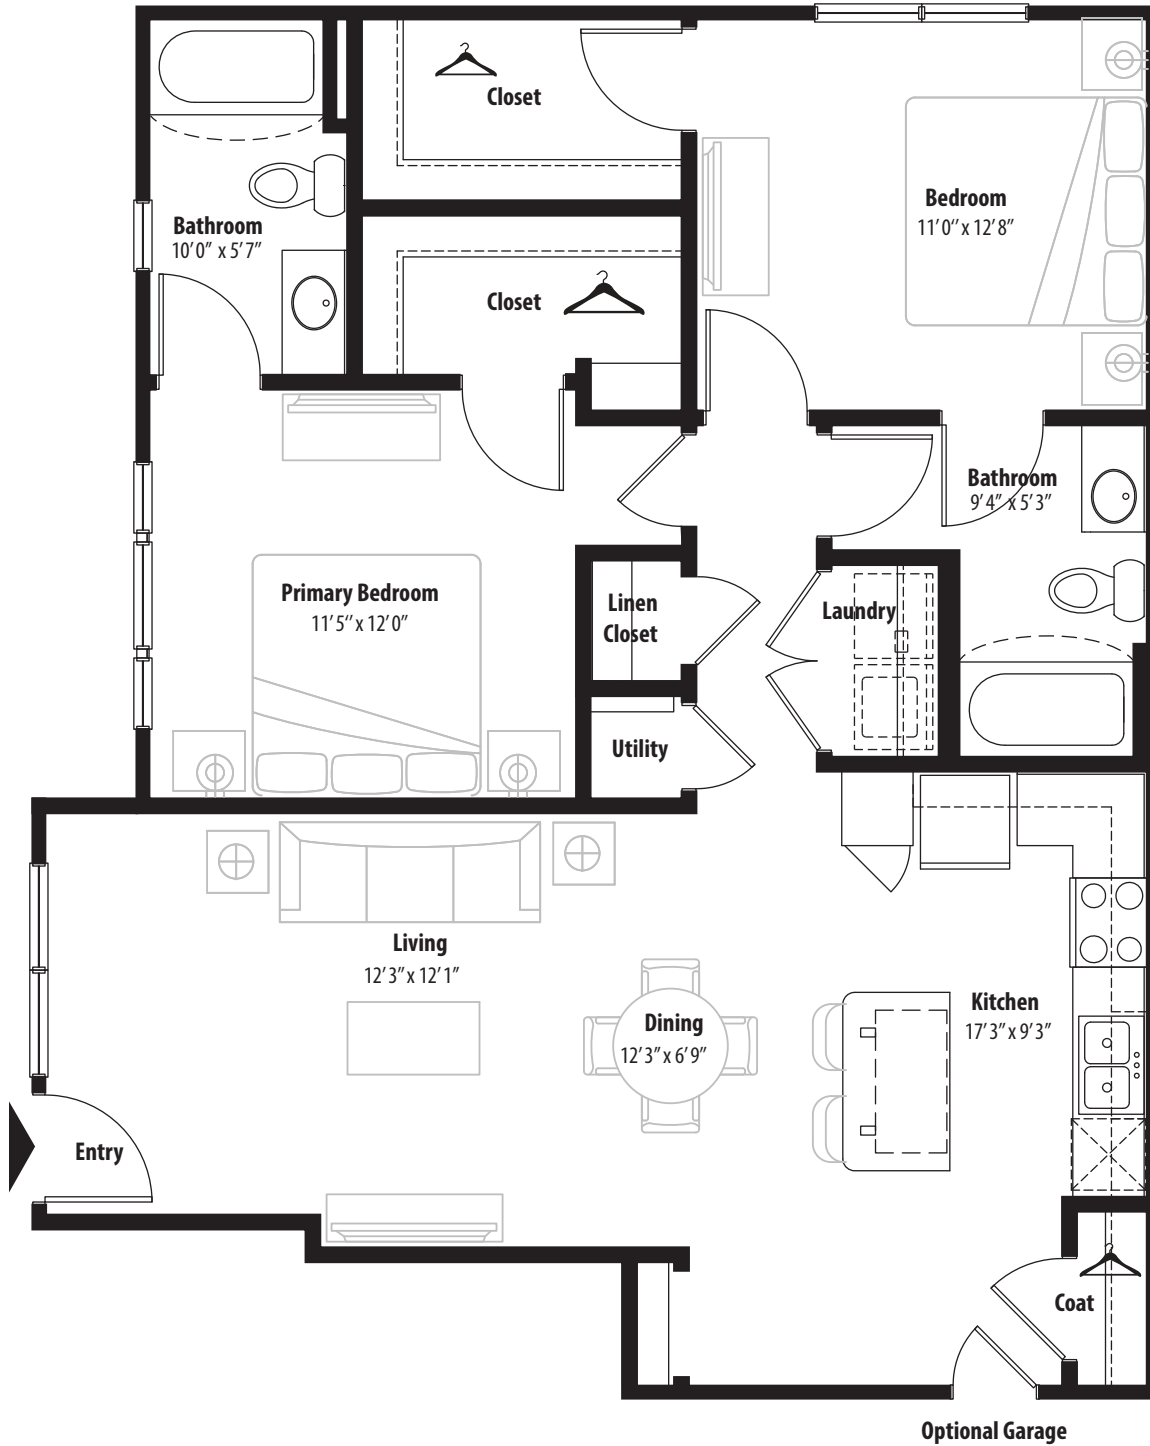

2 BR Designer Courtyard

1st level, 2 bedroom, 2 bath

This floor plan representation is not to scale and all dimensions are approximate. Final layout and room dimensions are subject to change prior to the delivery of any apartment unit.