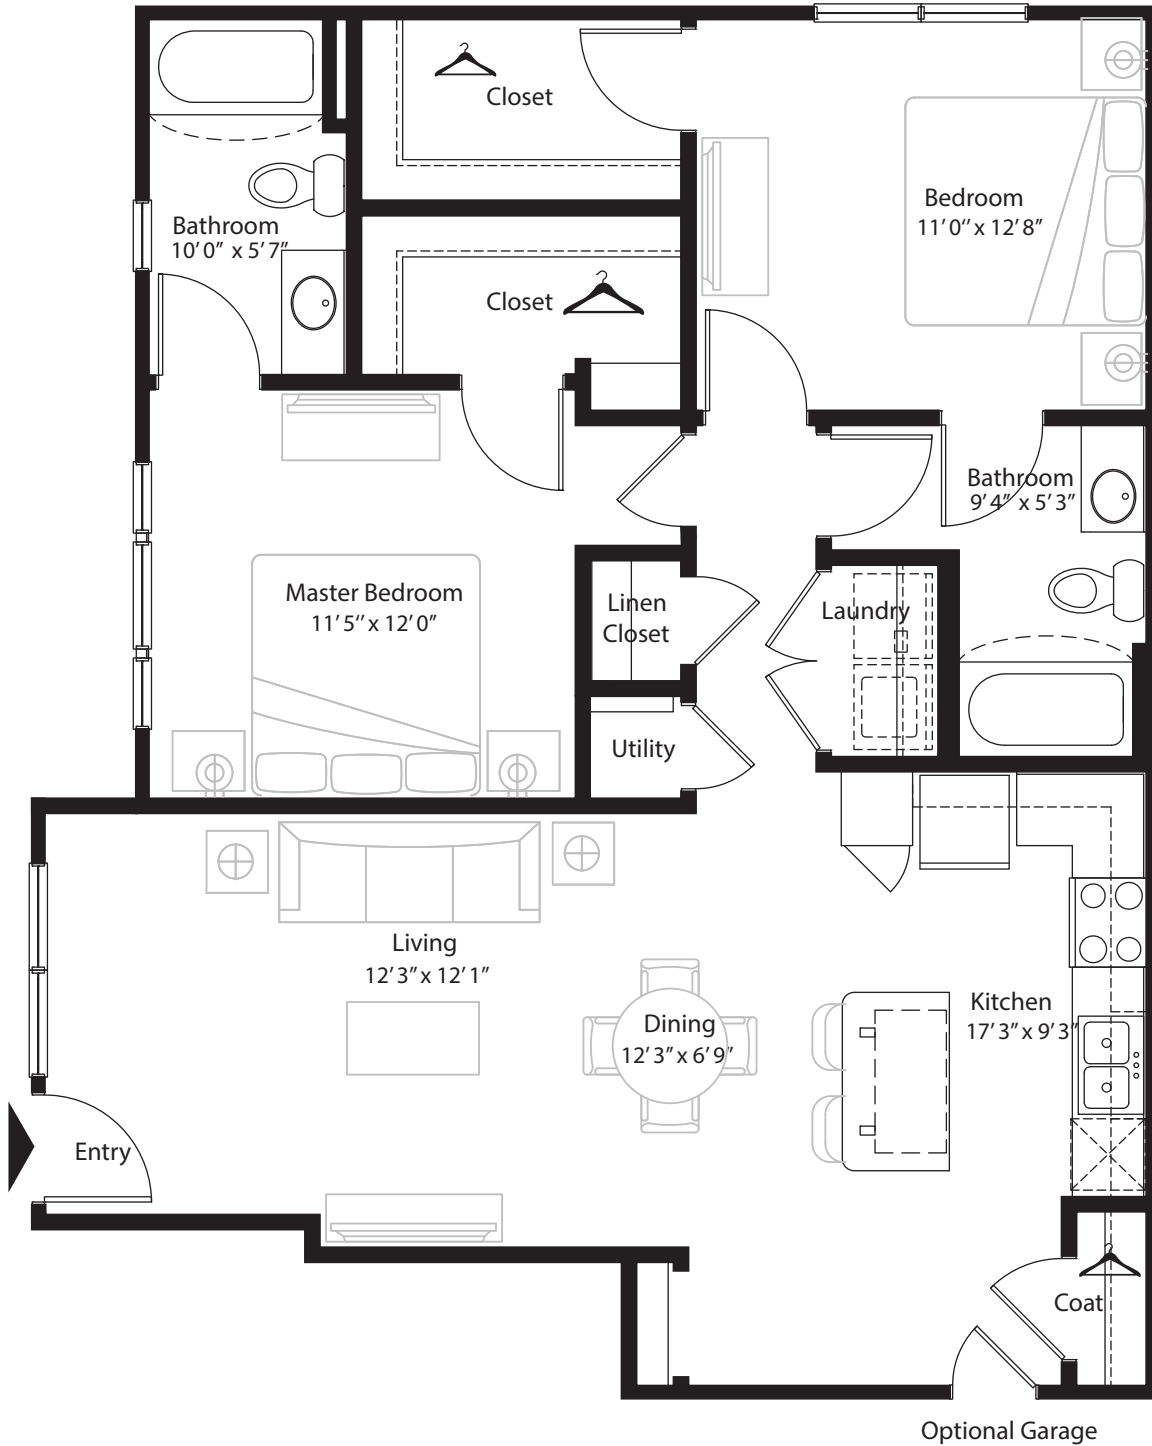

2 BR Designer Courtyard

1st level, 2 bedroom, 2 bath - 1,106 sq. ft. with 127 sq. ft. patio

This floor plan representation is not to scale and all dimensions are approximate. Final layout and room dimensions are subject to change prior to the delivery of any apartment unit.