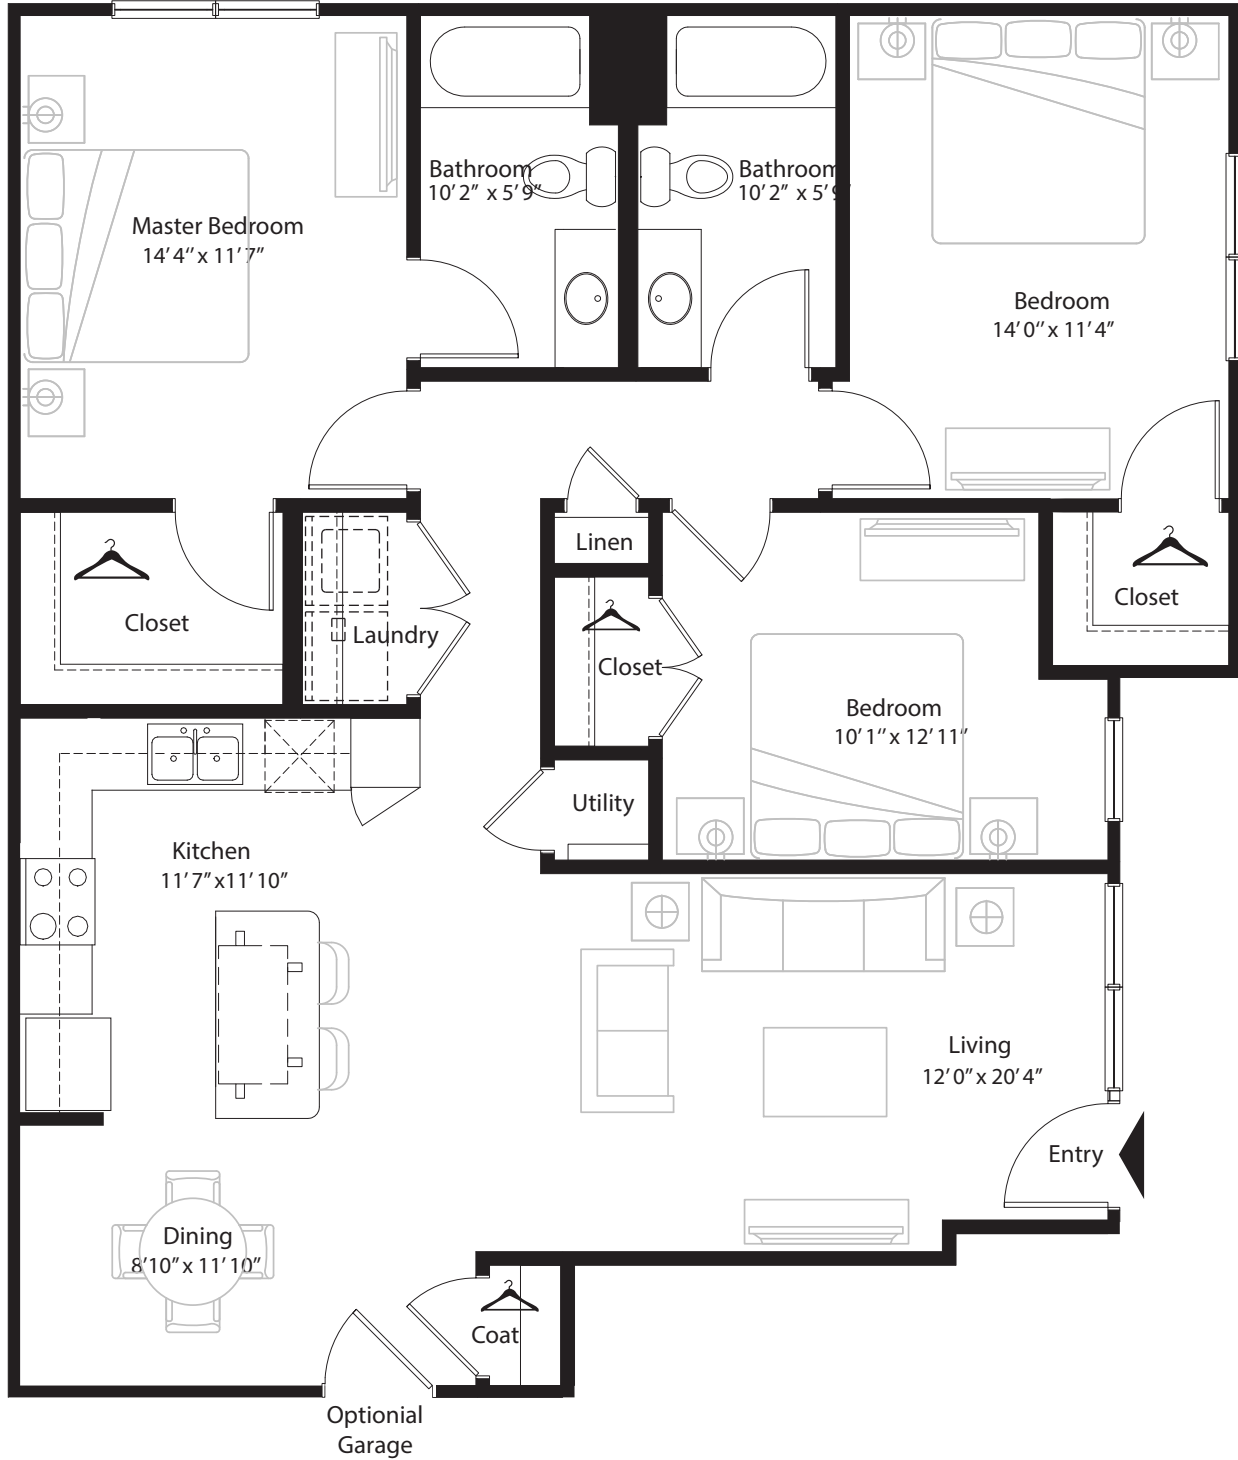

3 BR Grand Courtyard

1st level, 3 bedroom, 2 bath - 1,334 sq. ft. with 163 sq. ft. patio

This floor plan representation is not to scale and all dimensions are approximate. Final layout and room dimensions are subject to change prior to the delivery of any apartment unit.