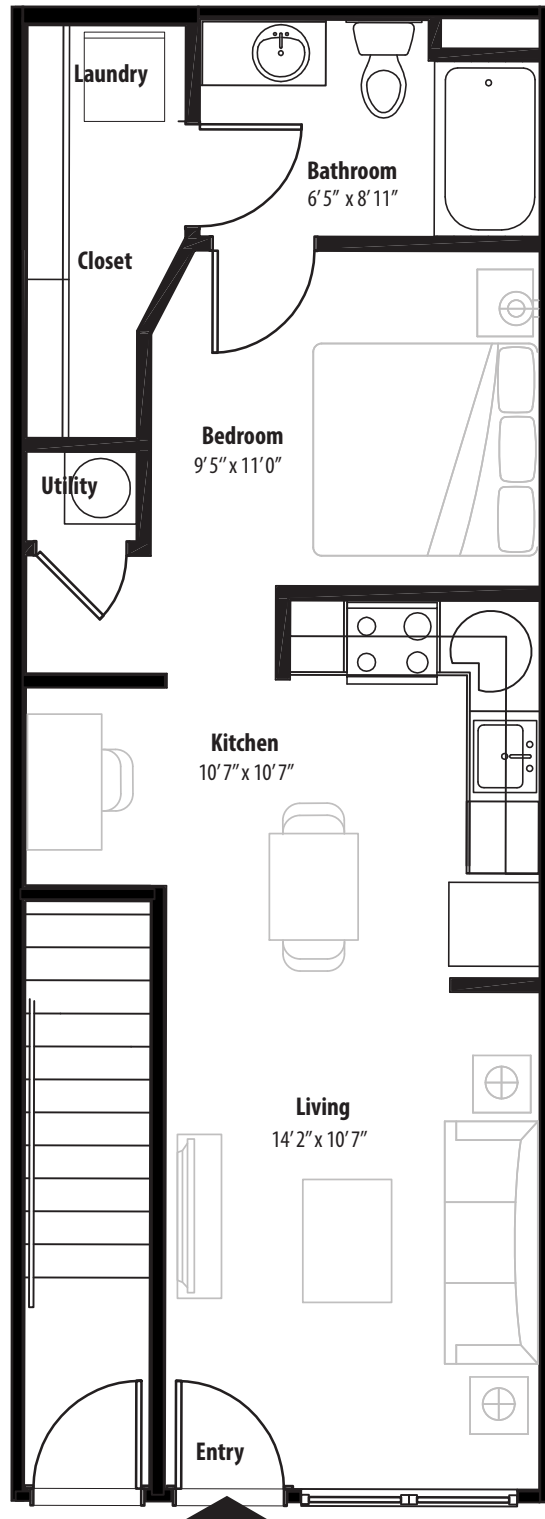

Studio Grand Courtyard

1st level, 1 bedroom, 1 bath - 550 sq. ft.

This floor plan representation is not to scale and all dimensions are approximate. Final layout and room dimensions are subject to change prior to the delivery of any apartment unit.