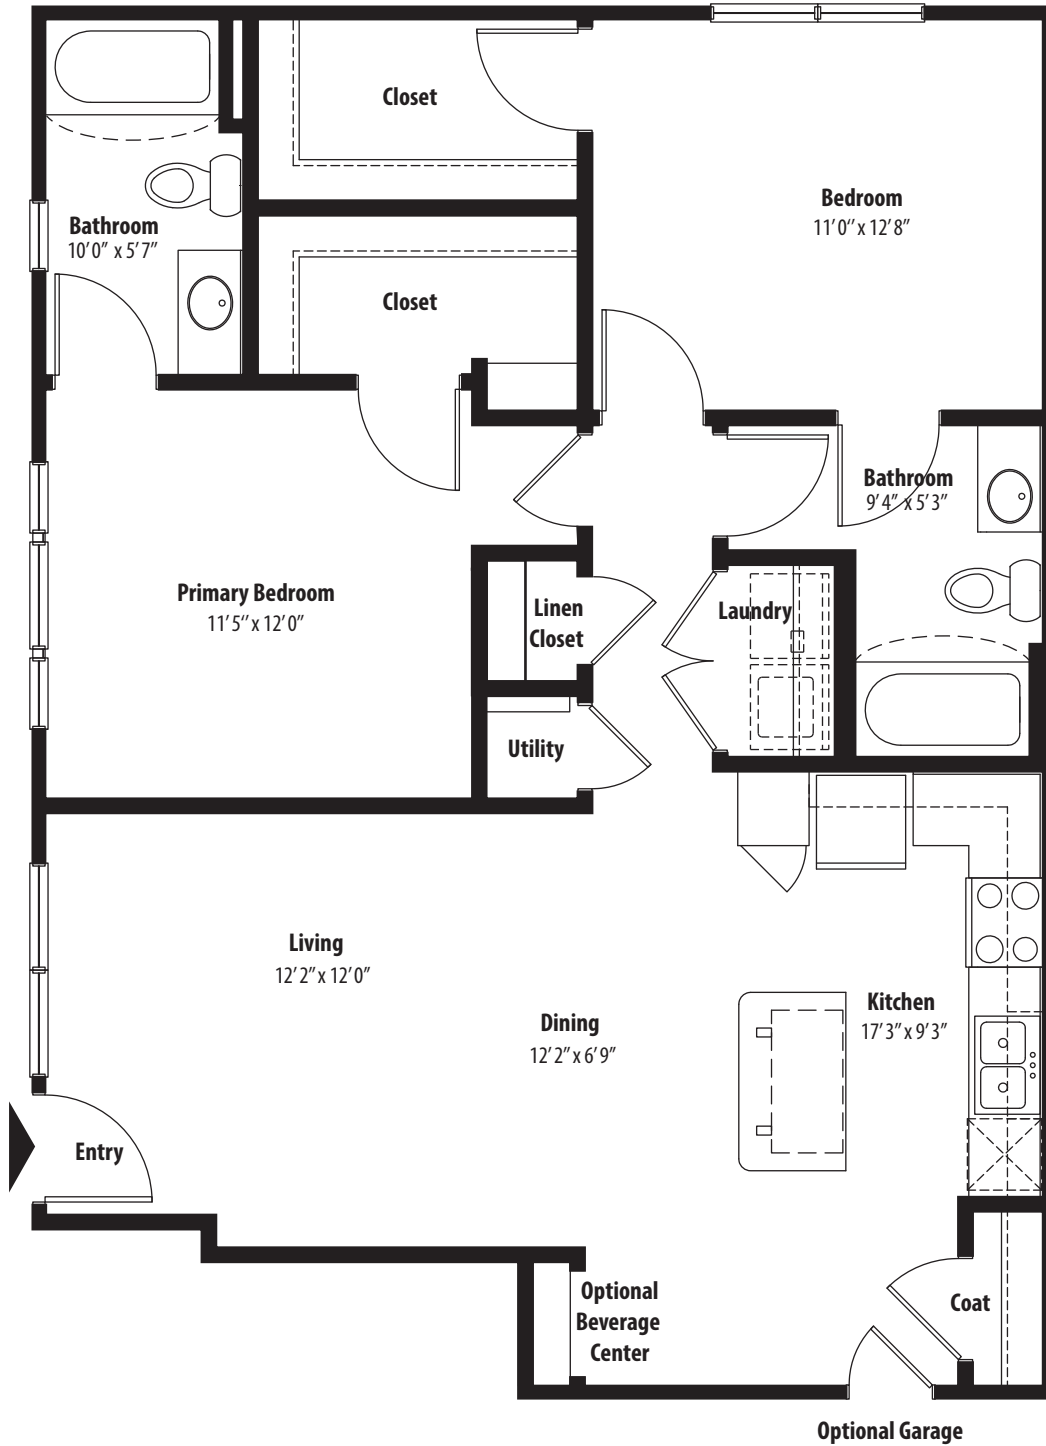

2 BR Designer Courtyard

1st level, 2 bedroom, 2 bath

This floor plan representation is not to scale and all dimensions are approximate. Final layout and room dimensions are subject to change prior to the delivery of any apartment unit.