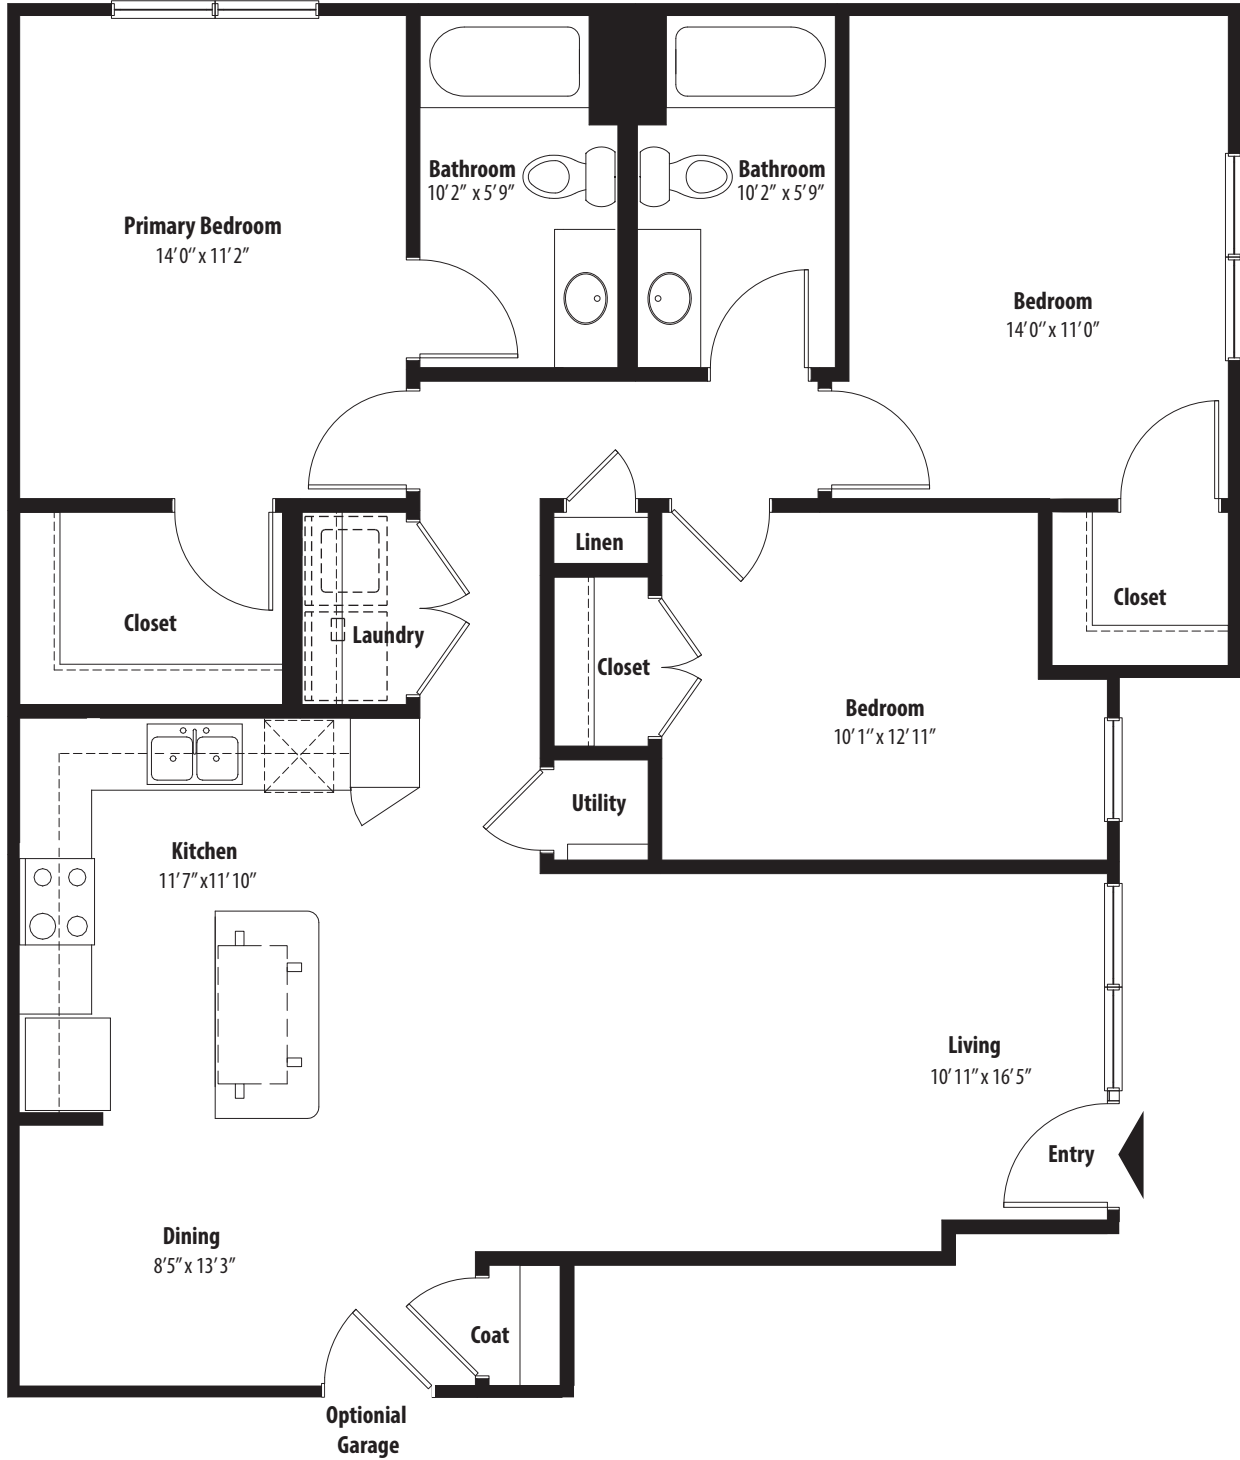

3 BR Grand Courtyard

1st level, 3 bedroom, 2 bath - 1,334 sq. ft. with 87 sq. ft. patio

This floor plan representation is not to scale and all dimensions are approximate. Final layout and room dimensions are subject to change prior to the delivery of any apartment unit.