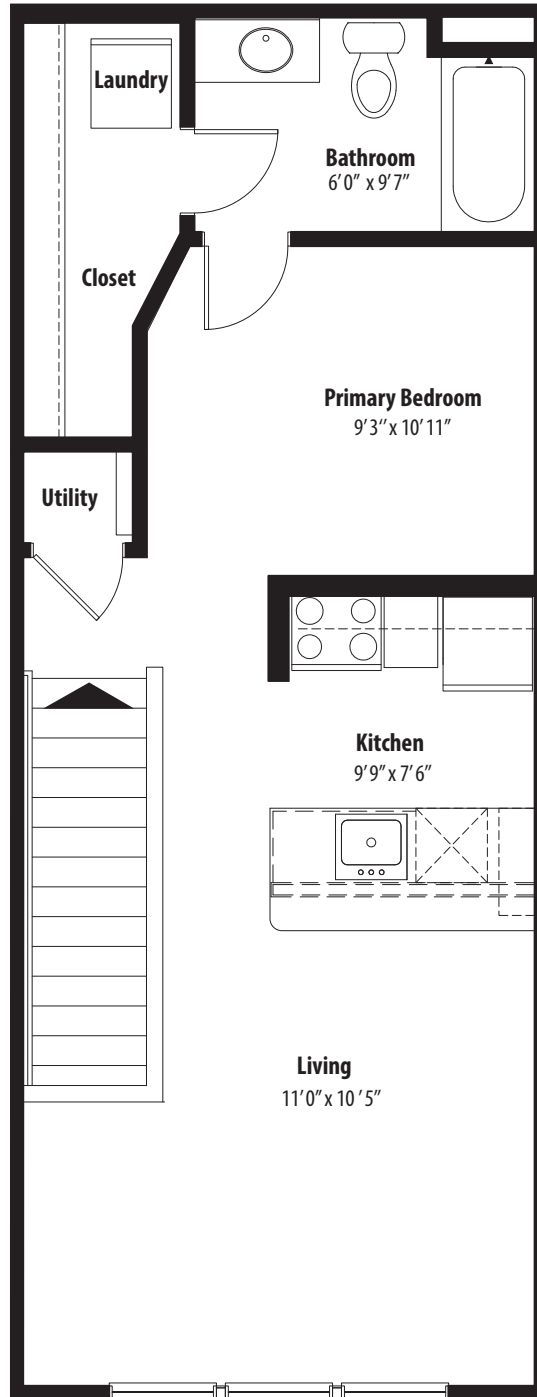

**Studio Grand Overlook**

2nd level, 1 bedroom, 1 bath - 623 sq. ft.

This floor plan representation is not to scale and all dimensions are approximate. Final layout and room dimensions are subject to change prior to the delivery of any apartment unit.