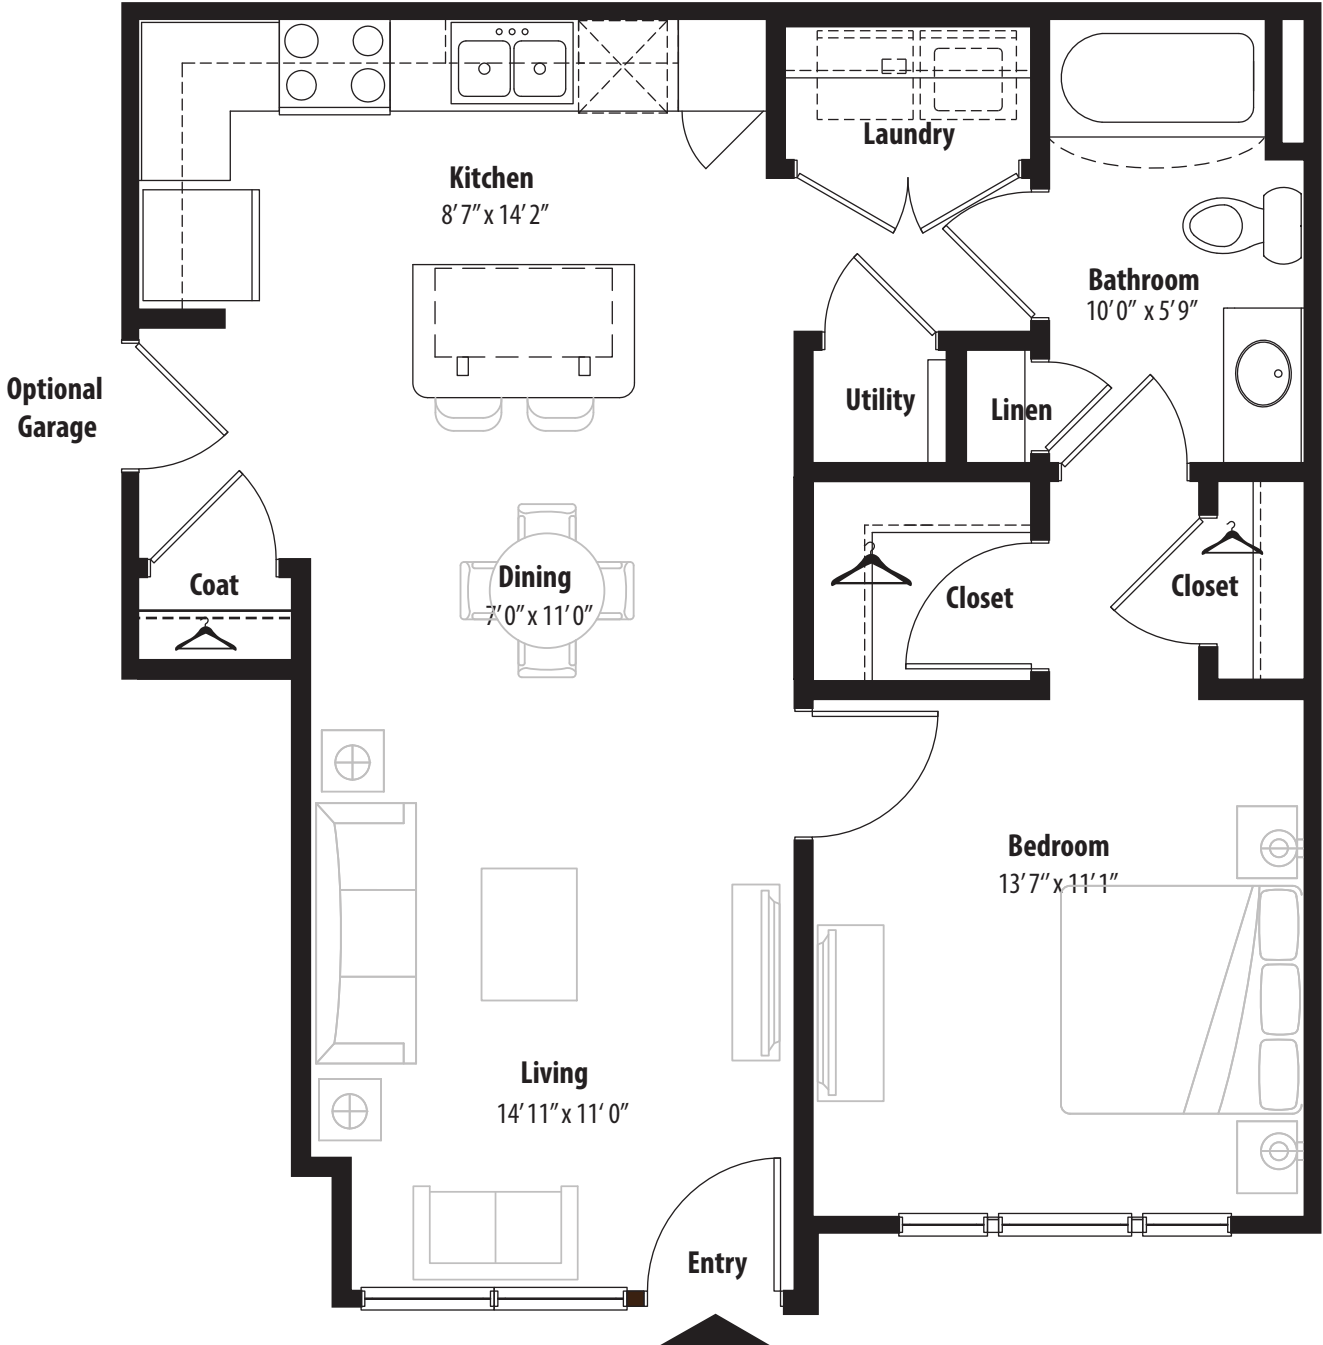

## 1 BR Designer Courtyard

1st level, 1 bedroom, 1 bath - 760 sq. ft. with 86 sq. ft. patio

This floor plan representation is not to scale and all dimensions are approximate. Final layout and room dimensions are subject to change prior to the delivery of any apartment unit.