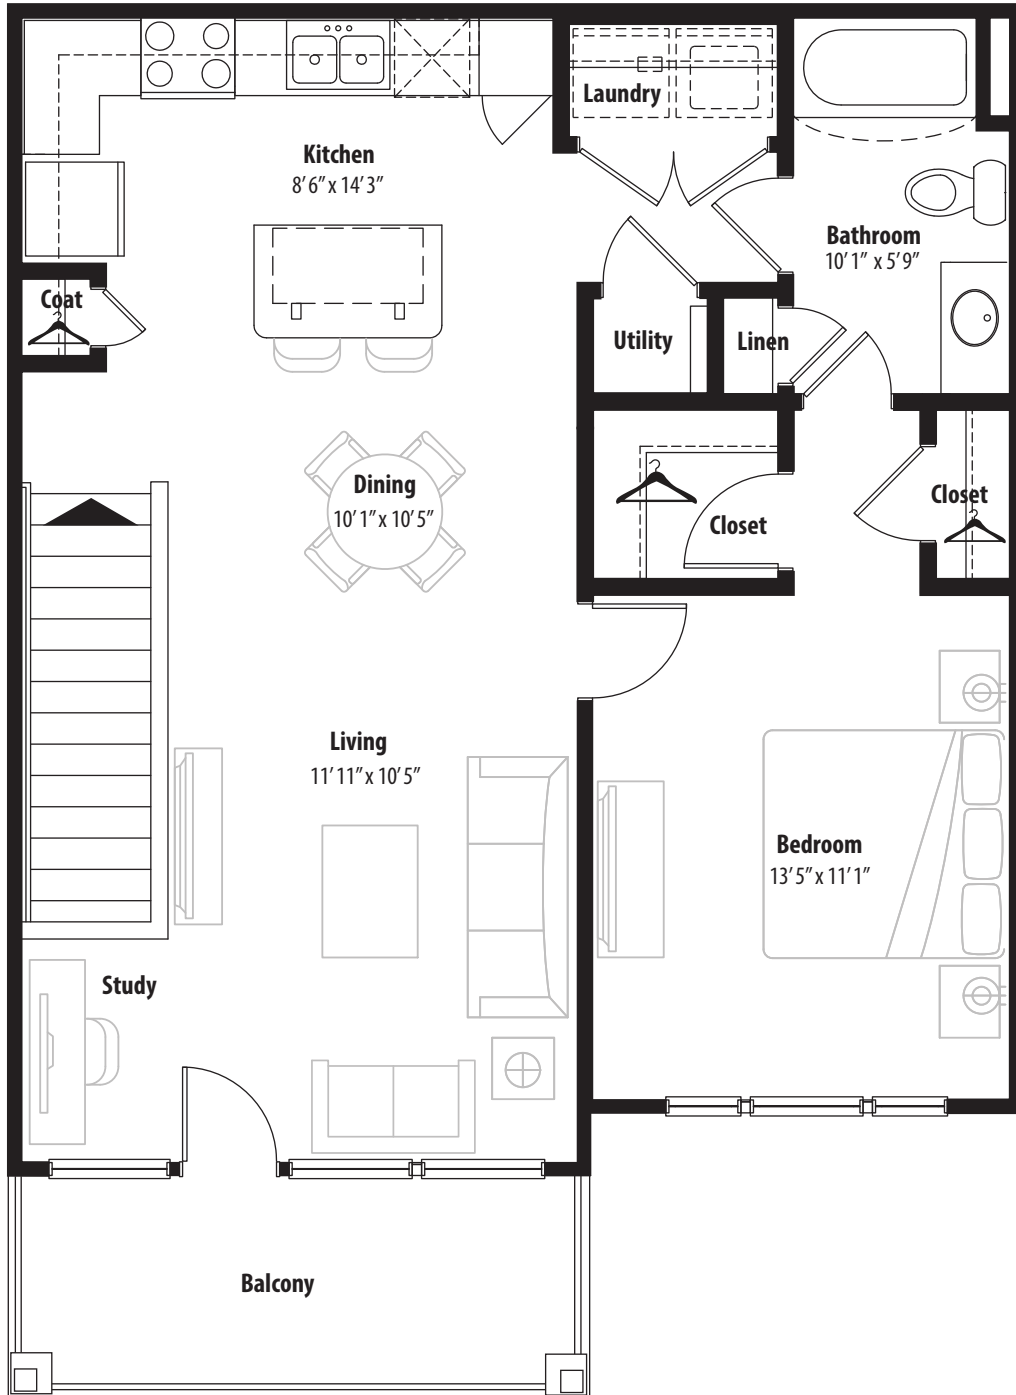

1 BR Designer Overlook

2nd level, 1 bedroom, 1 bath - 857 sq. ft. with 86 sq. ft. balcony

This floor plan representation is not to scale and all dimensions are approximate. Final layout and room dimensions are subject to change prior to the delivery of any apartment unit.