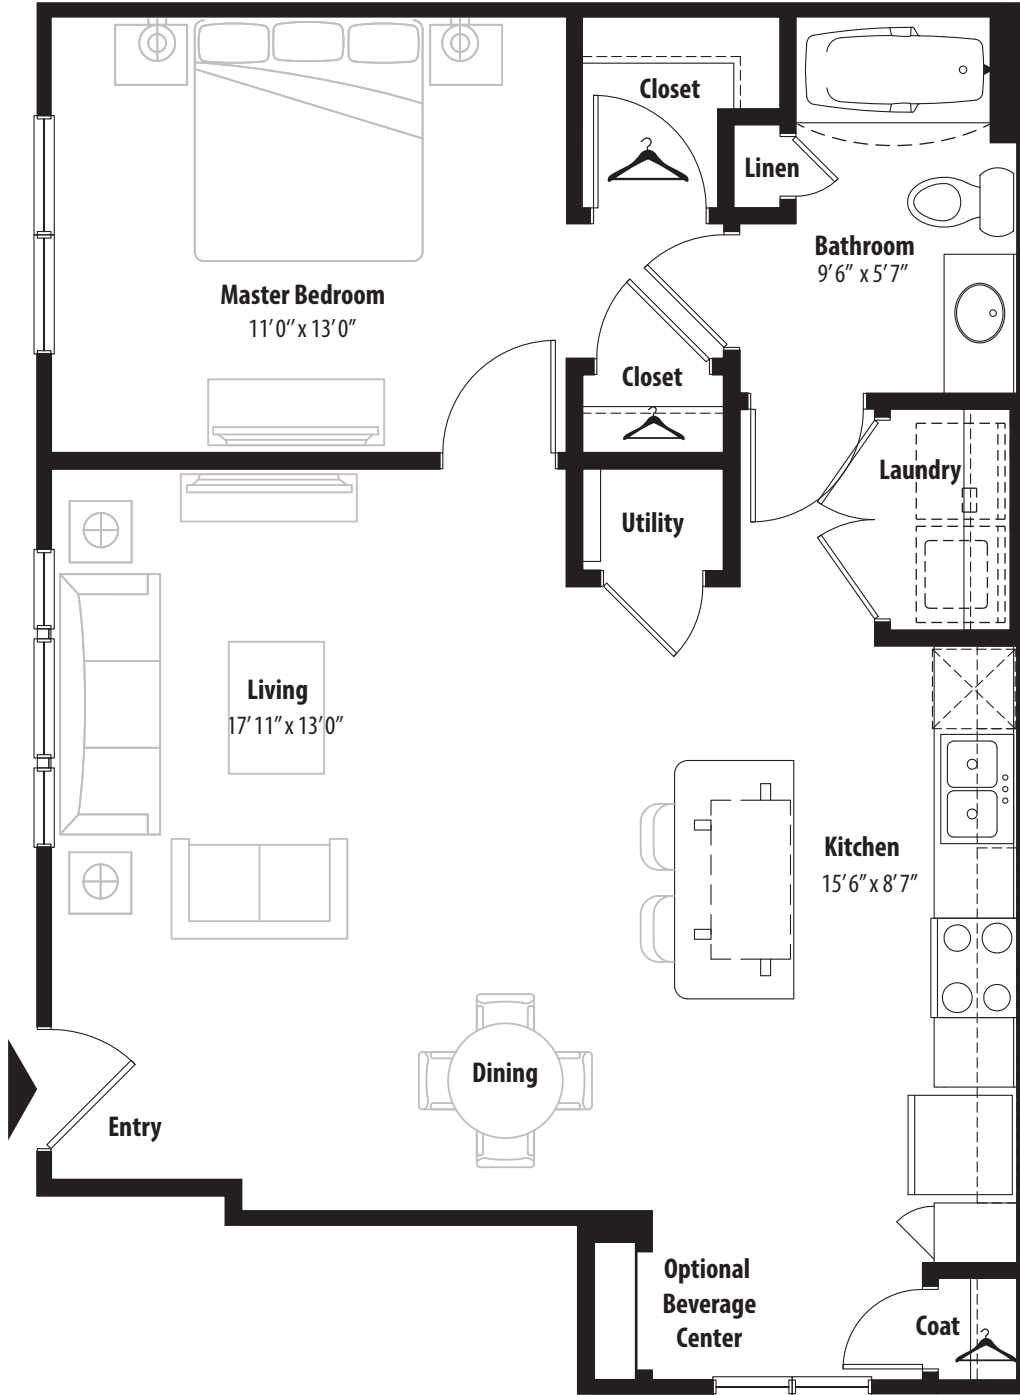

1 Bedroom Grand Courtyard 1st level, 1 bedroom, 1 bath - 816 sq. ft. with 65 sq. ft. patio

This floor plan representation is not to scale and all dimensions are approximate. Final layout and room dimensions are subject to change prior to the delivery of any apartment unit.