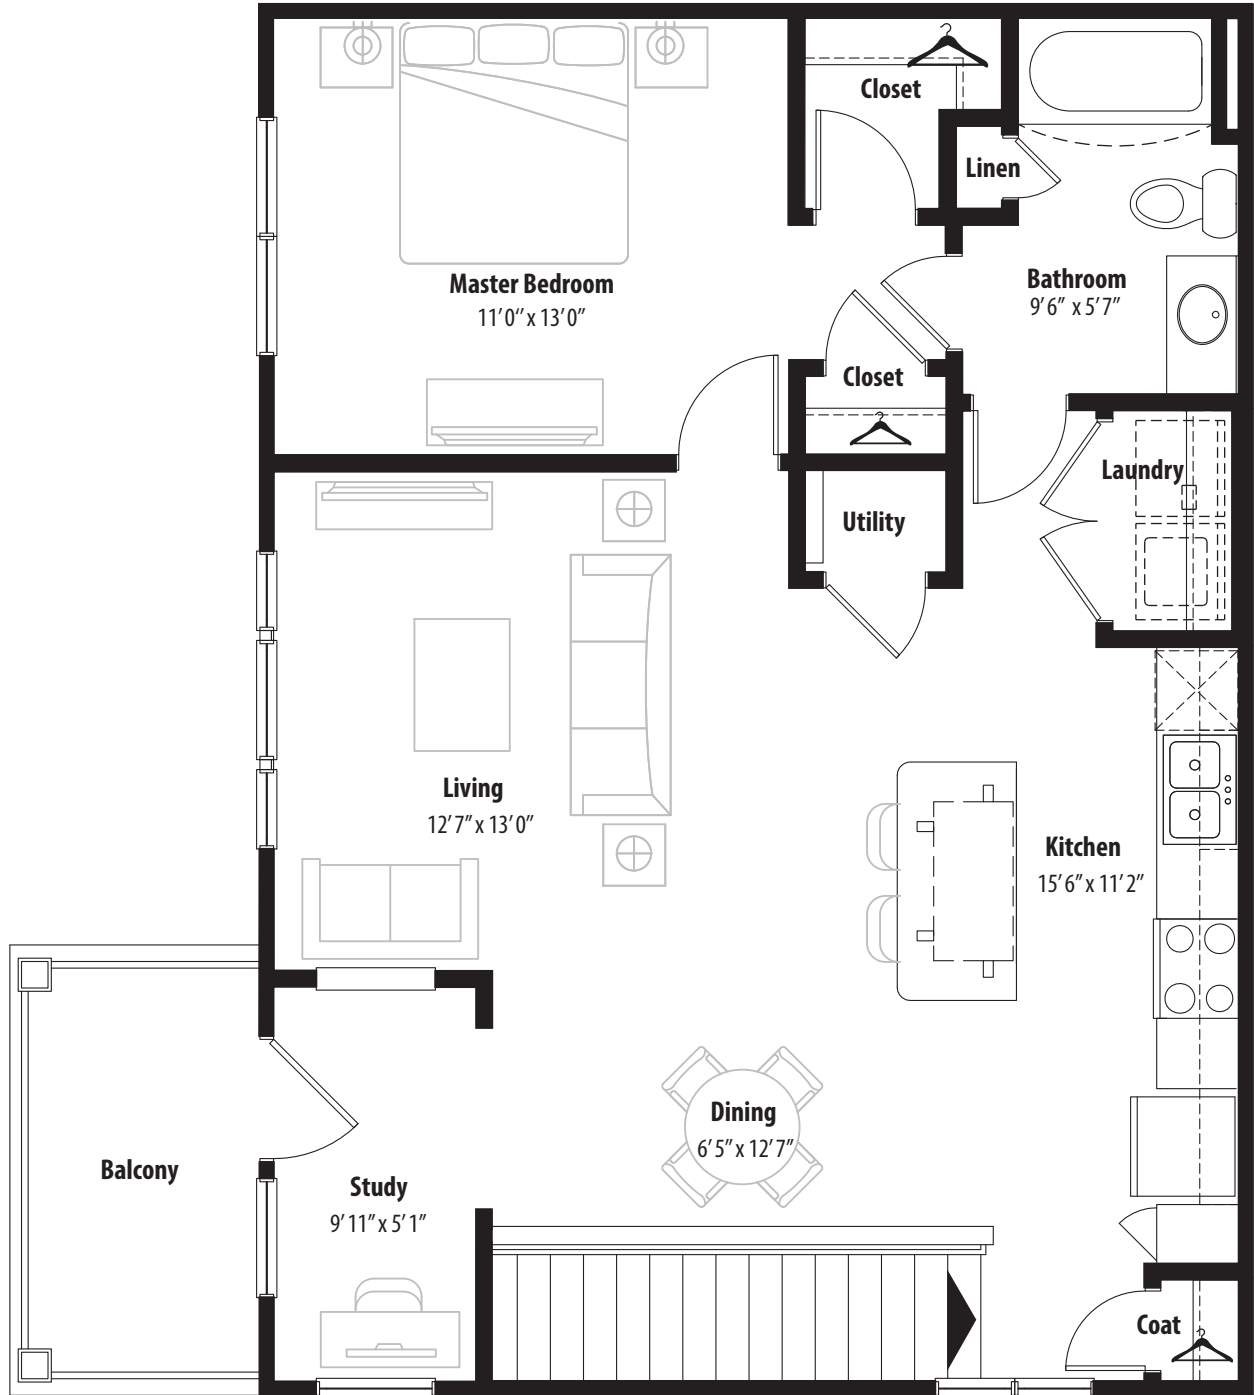

## 1 Bedroom Grand Overlook 2nd level, 1 bedroom, 1 bath - 909 sq. ft. with 62 sq. ft. balcony

This floor plan representation is not to scale and all dimensions are approximate. Final layout and room dimensions are subject to change prior to the delivery of any apartment unit.