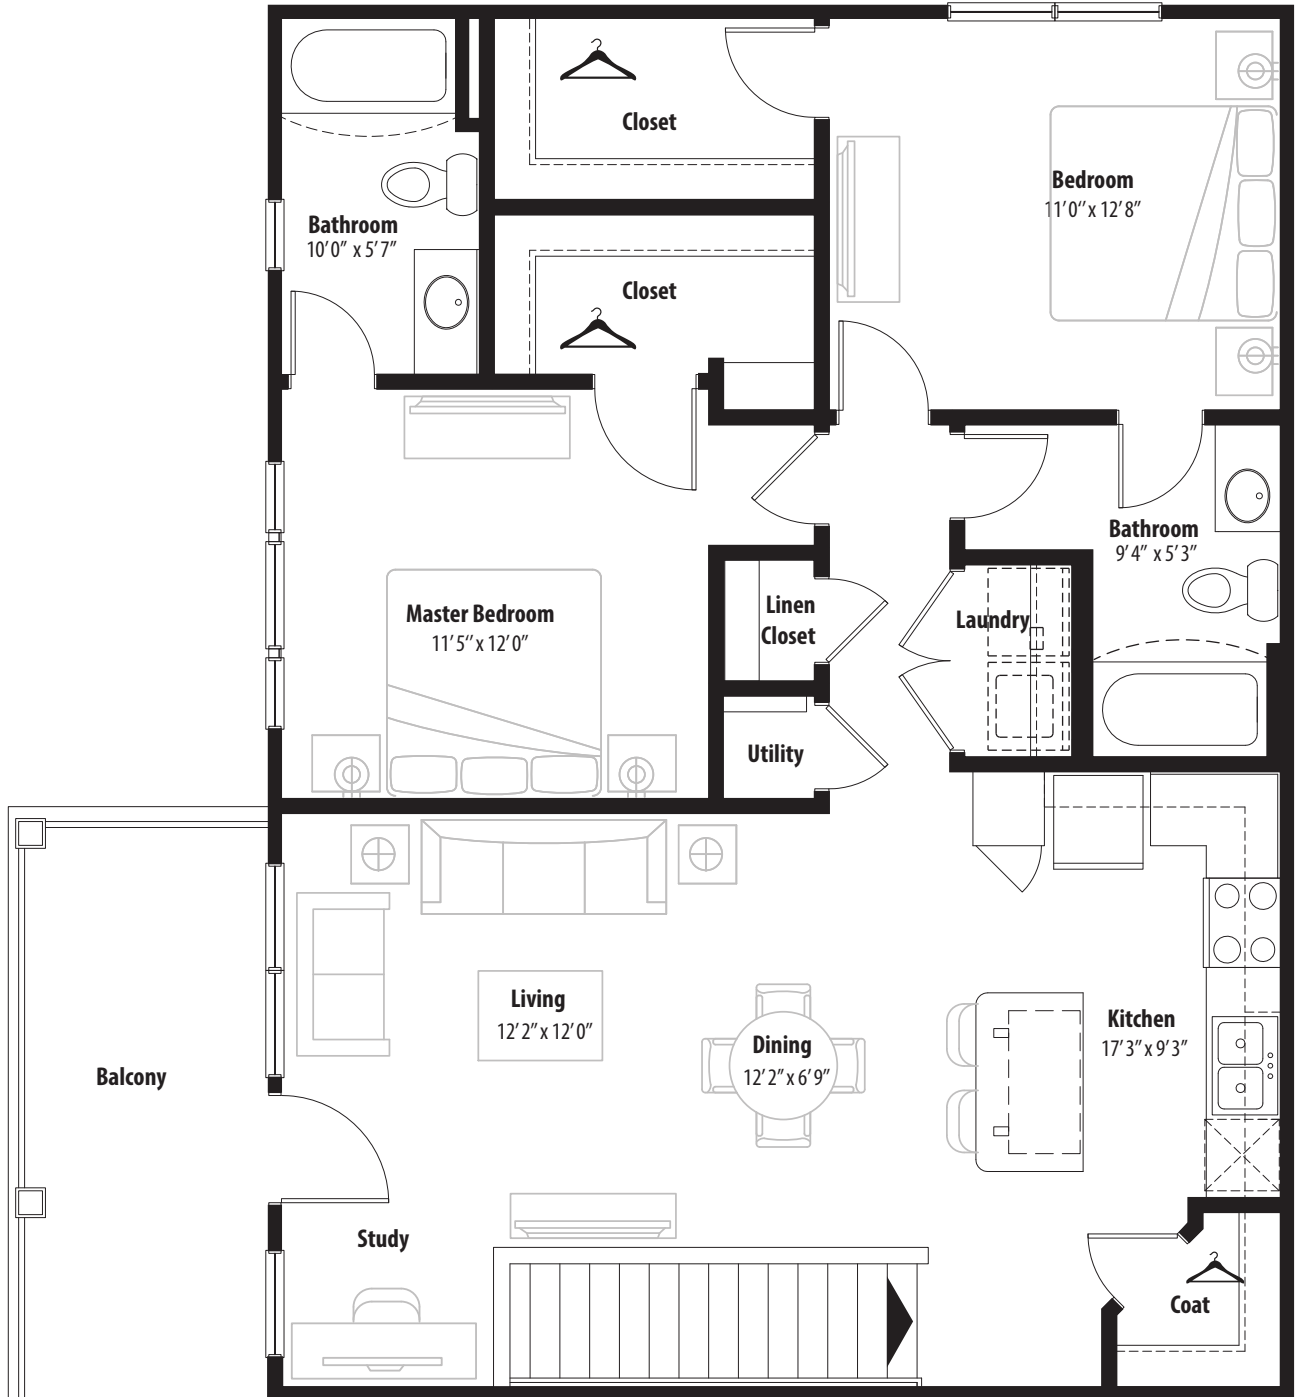

## 2 BR Designer Overlook 2nd level, 2 bedroom, 2 bath - 1,151 sq. ft. with 78 sq. ft. balcony

This floor plan representation is not to scale and all dimensions are approximate. Final layout and room dimensions are subject to change prior to the delivery of any apartment unit.