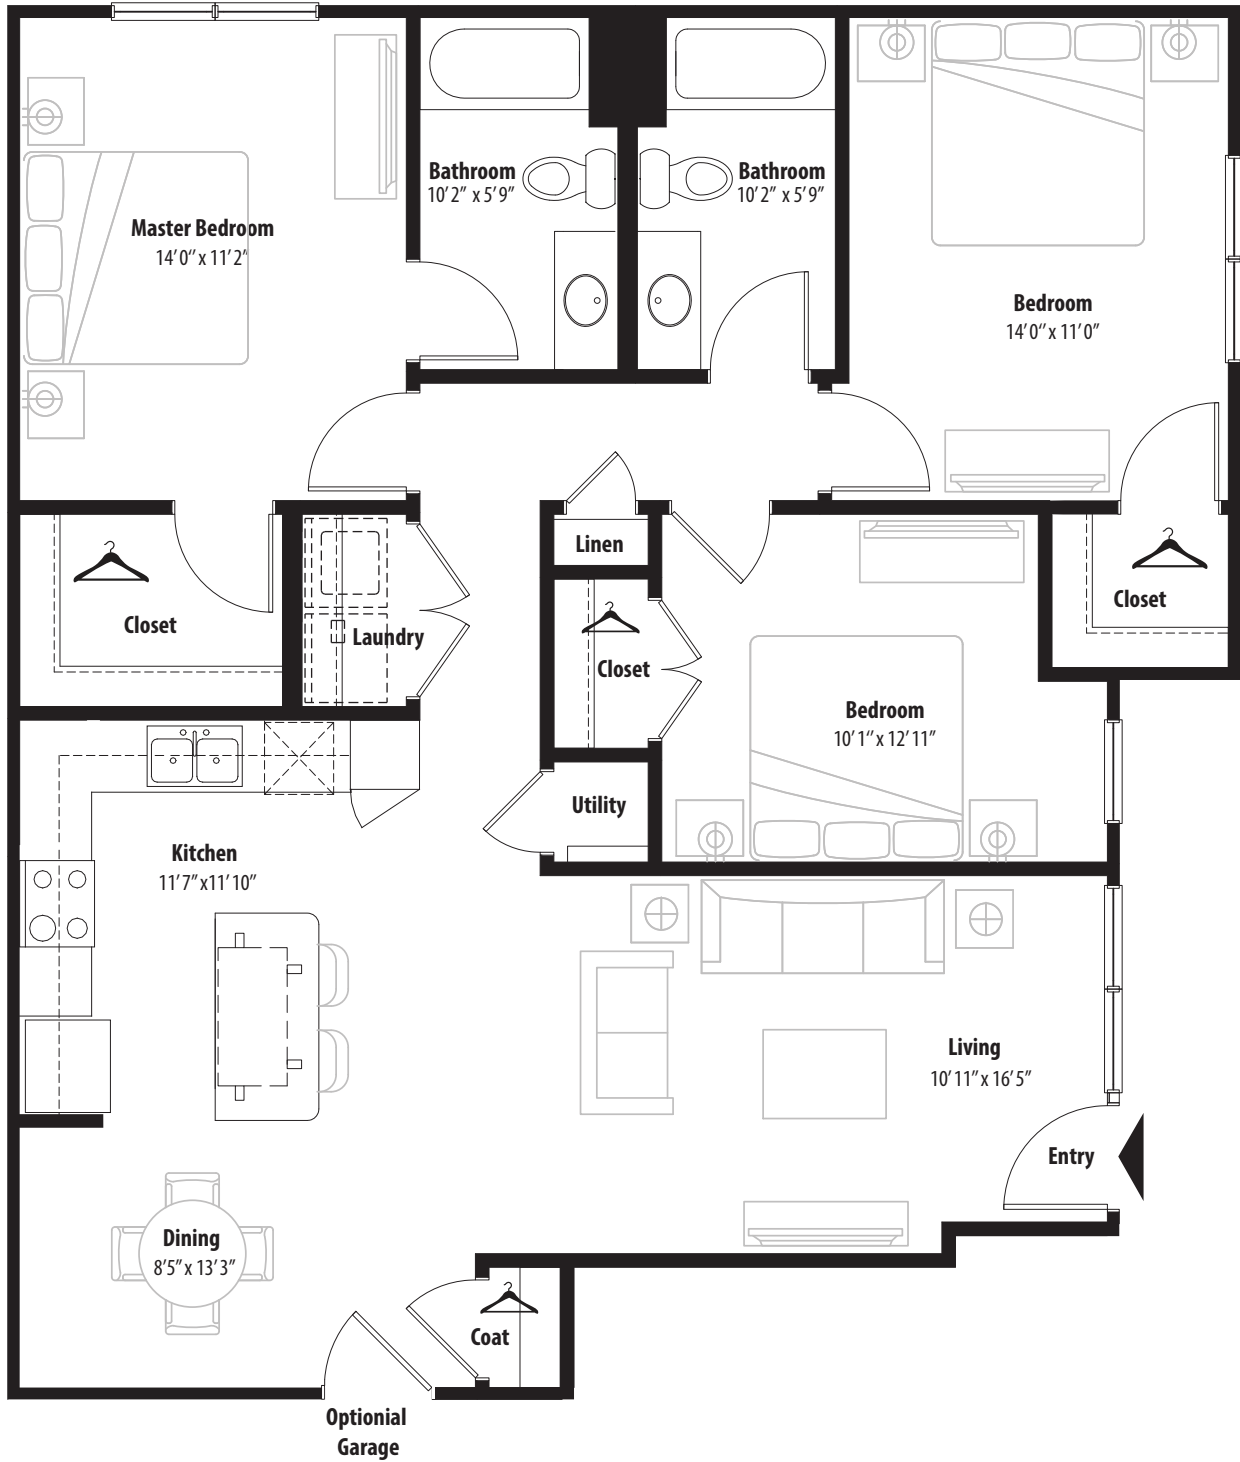

3 BR Grand Courtyard

1st level, 3 bedroom, 2 bath - 1,334 sq. ft. with 87 sq. ft. patio

This floor plan representation is not to scale and all dimensions are approximate. Final layout and room dimensions are subject to change prior to the delivery of any apartment unit.