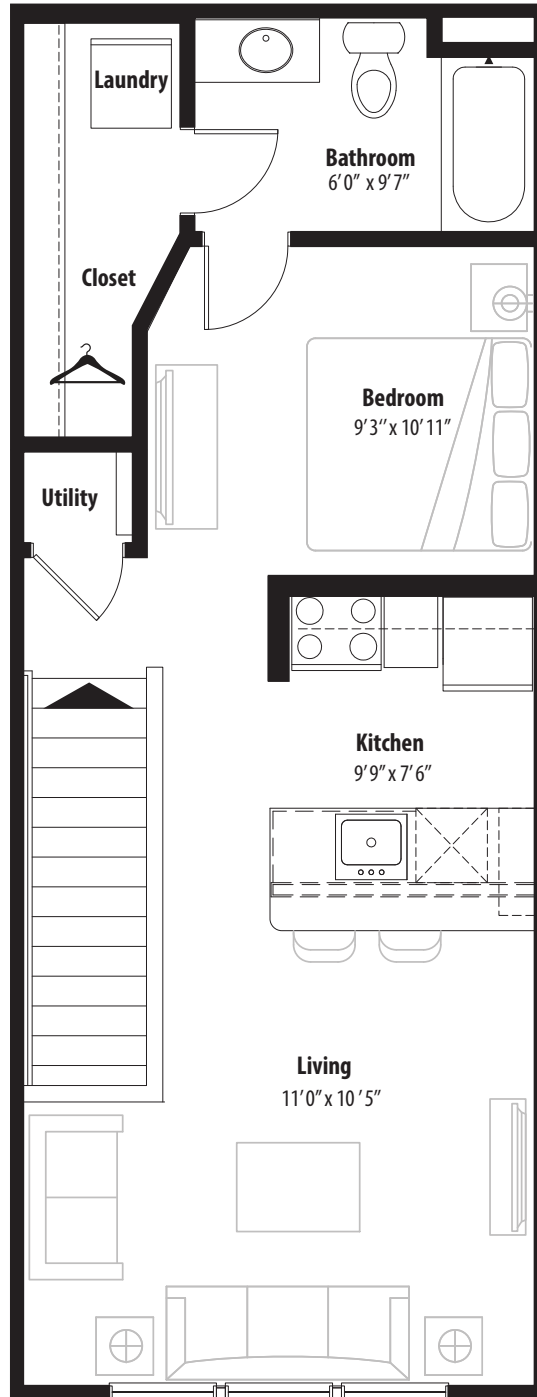

Studio Grand Overlook

2nd level, 1 bedroom, 1 bath - 623 sq. ft.

This floor plan representation is not to scale and all dimensions are approximate. Final layout and room dimensions are subject to change prior to the delivery of any apartment unit.