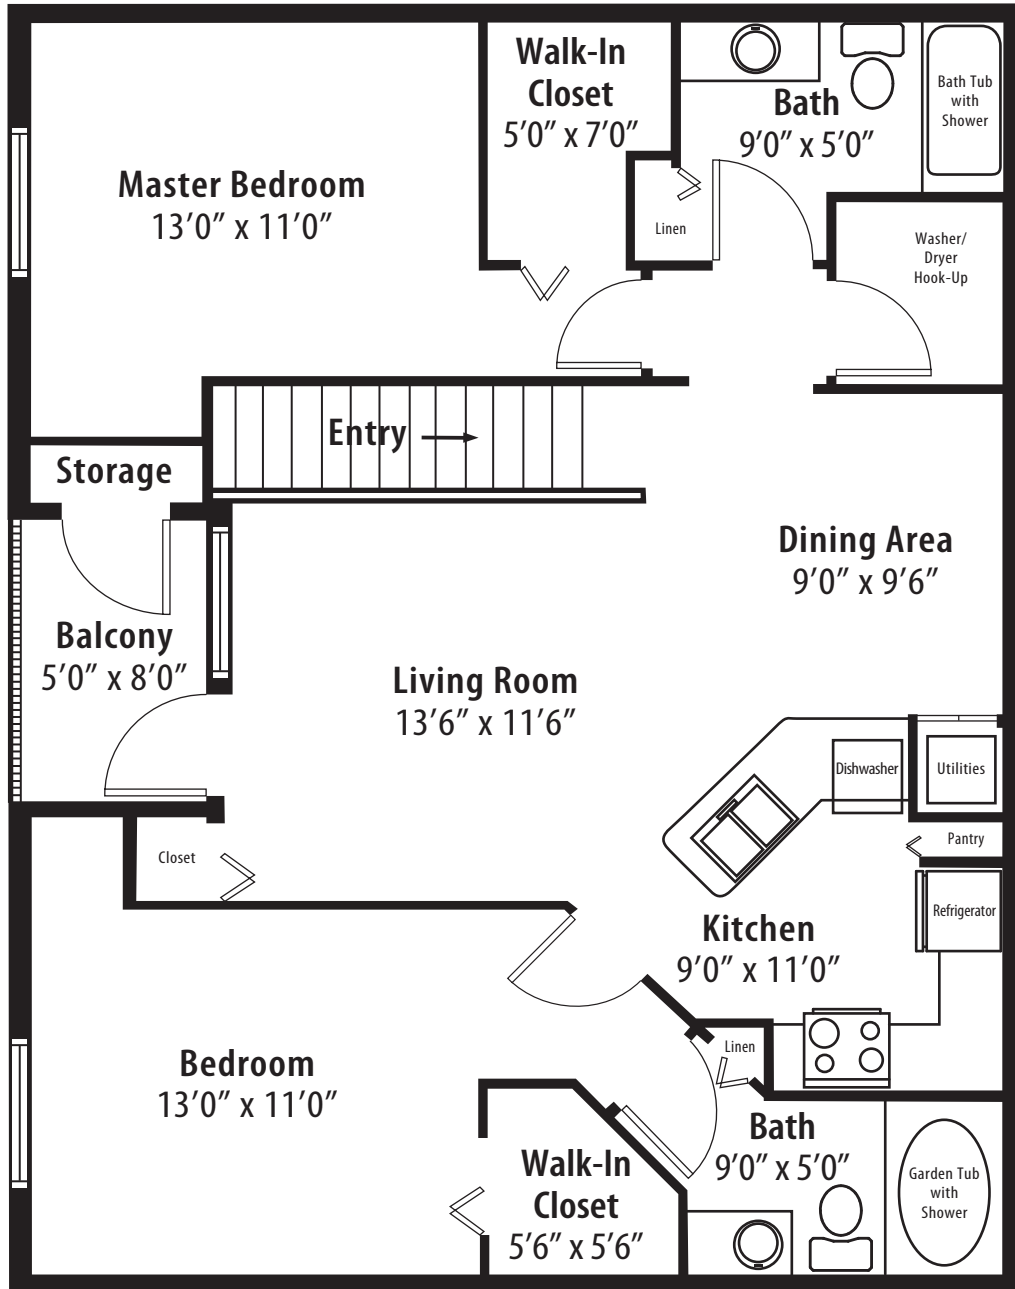

2BR Grand Overlook

2nd level, 2 bedroom, 2 bath • 1,121 sq. ft.*

This floor plan representation is not to scale and all dimensions are approximate. Final layout and room dimensions are subject to change prior to the delivery of any apartment unit.

* Includes approximately 1,081 square feet of air conditioned comfort plus a 40 square foot balcony. r1 2010