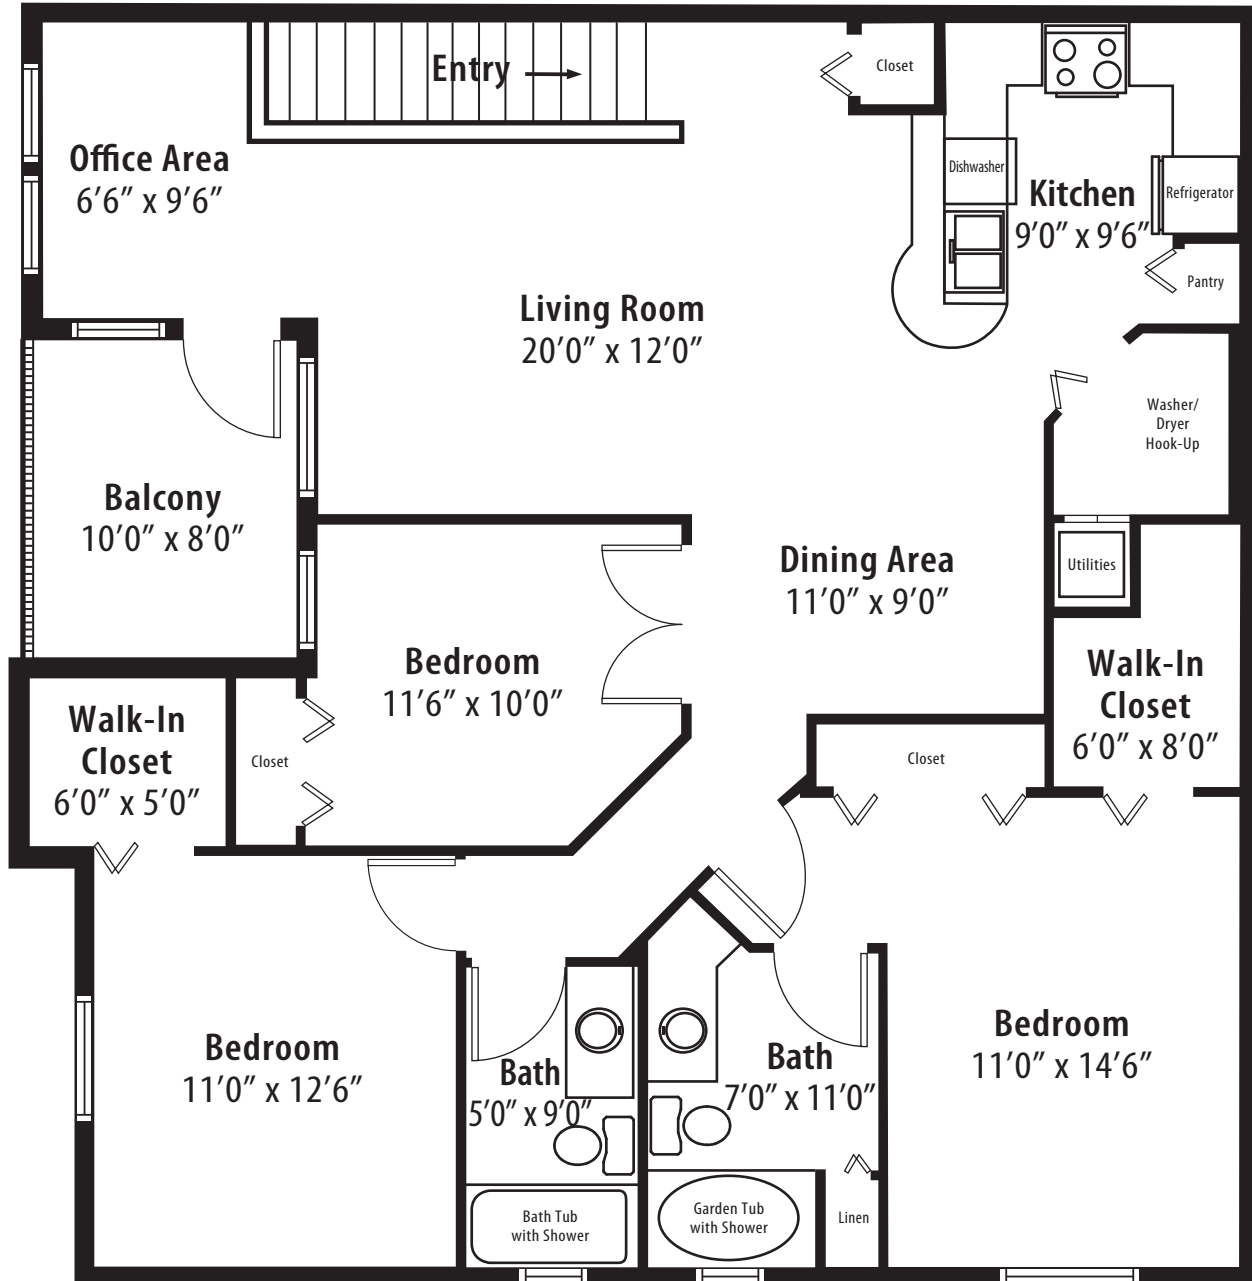

3BR Grand Overlook

2nd level, 3 bedroom, 2 bath • 1,493 sq. ft.*

This floor plan representation is not to scale and all dimensions are approximate. Final layout and room dimensions are subject to change prior to the delivery of any apartment unit.

* Includes approximately 1,413 square feet of air conditioned comfort plus an 80 square foot balcony. r1 2010