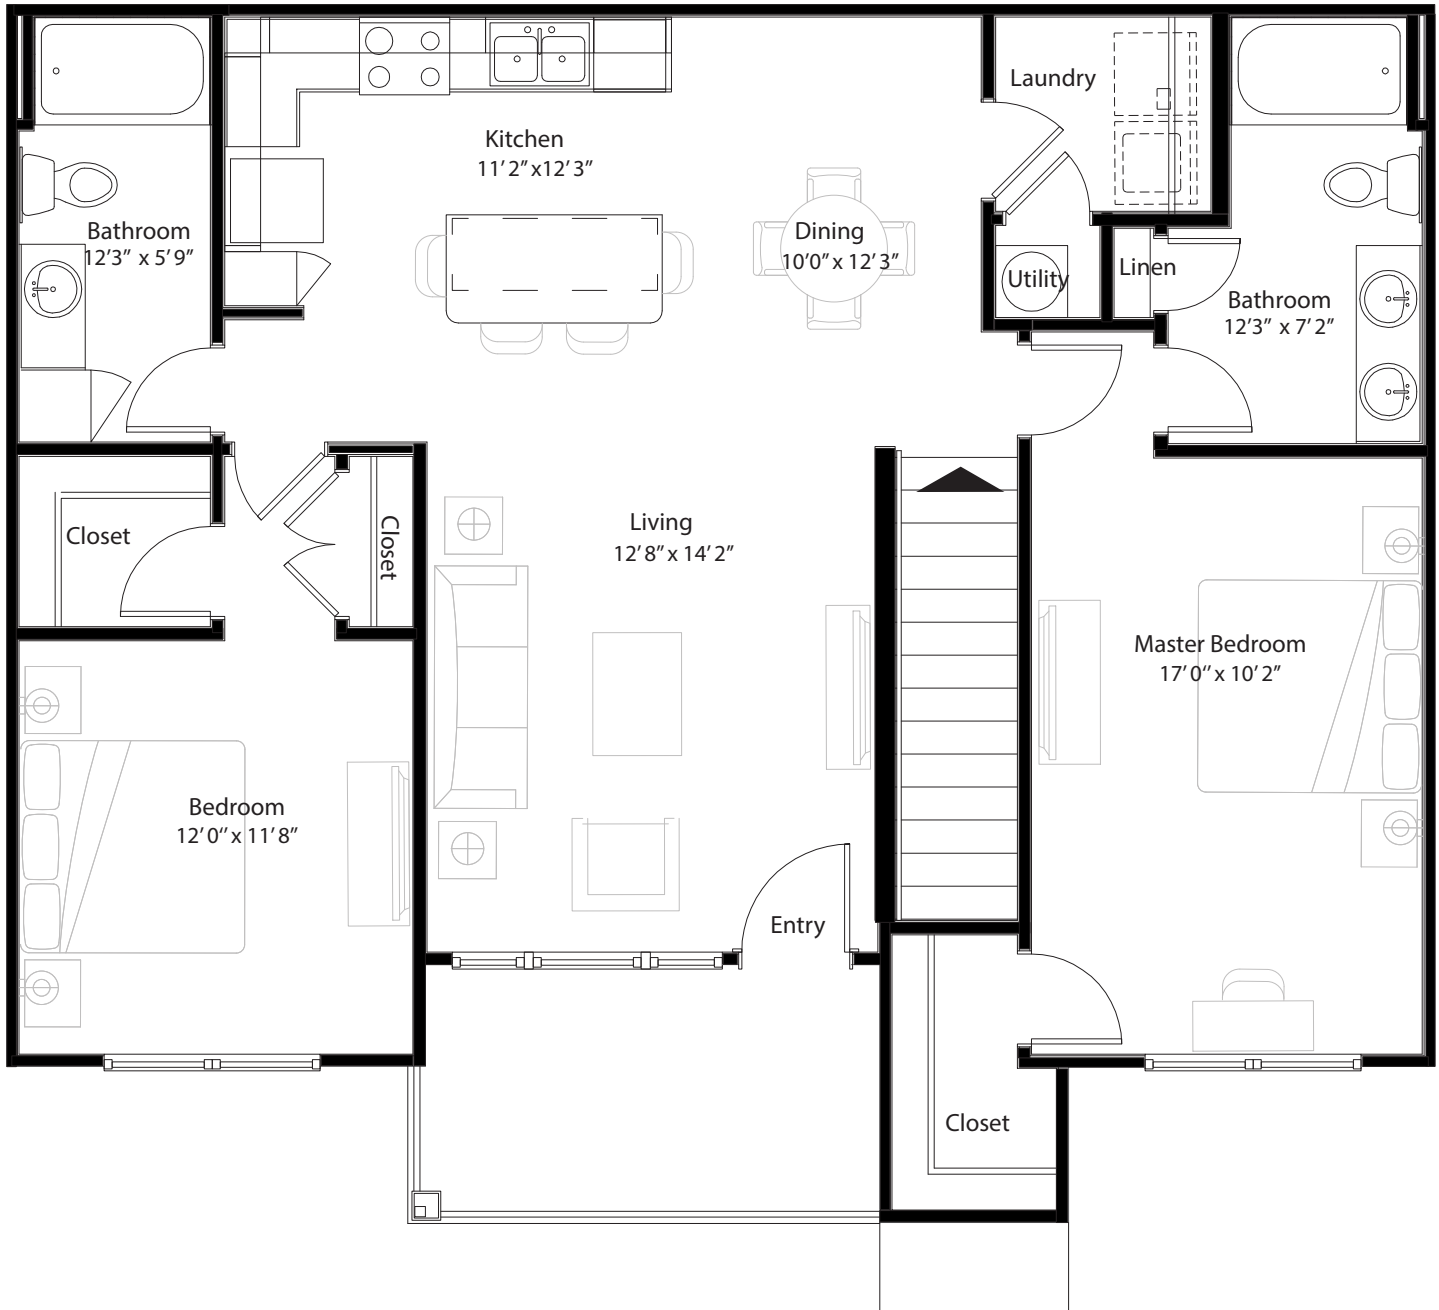

2 BR Grand Overlook

2nd level, 2 bedroom, 2 bath
1,209 sq. ft. with 92 sq. ft. patio

This floor plan representation is not to scale and all dimensions are approximate. Final layout and room dimensions are subject to change prior to the delivery of any apartment unit.