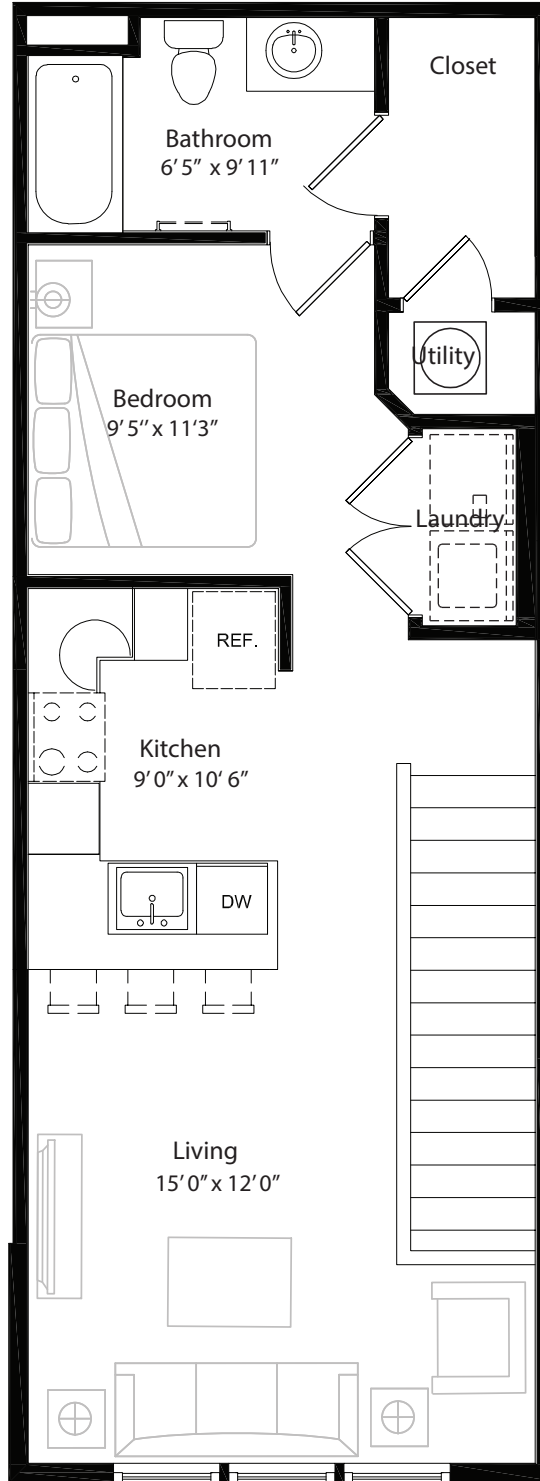

Studio Grand Overlook 2nd level, 1 bedroom, 1 bath - 662 sq. ft.

This floor plan representation is not to scale and all dimensions are approximate. Final layout and room dimensions are subject to change prior to the delivery of any apartment unit.