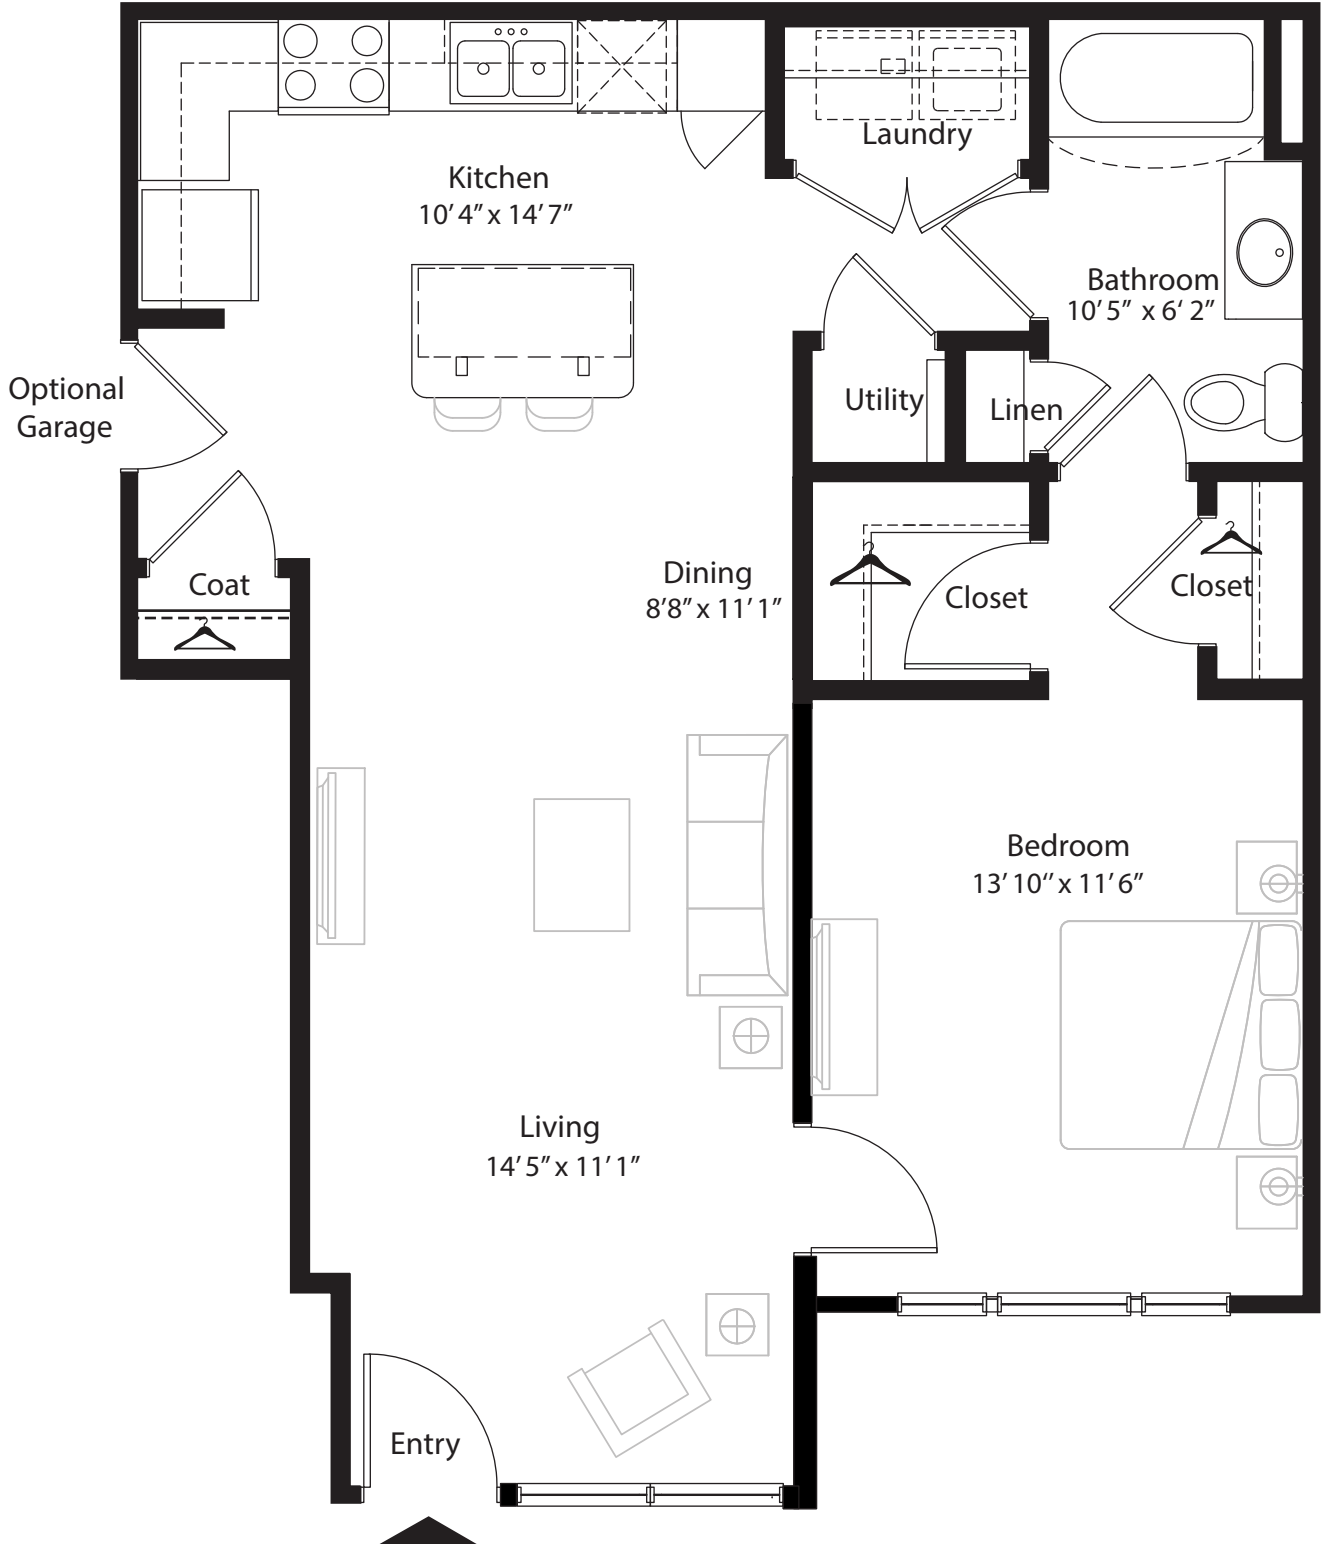

1 BR Designer Courtyard

1st level, 1 bedroom, 1 bath  
797 sq. ft. with 243 sq. ft. patio

This floor plan representation is not to scale and all dimensions are approximate. Final layout and room dimensions are subject to change prior to the delivery of any apartment unit.