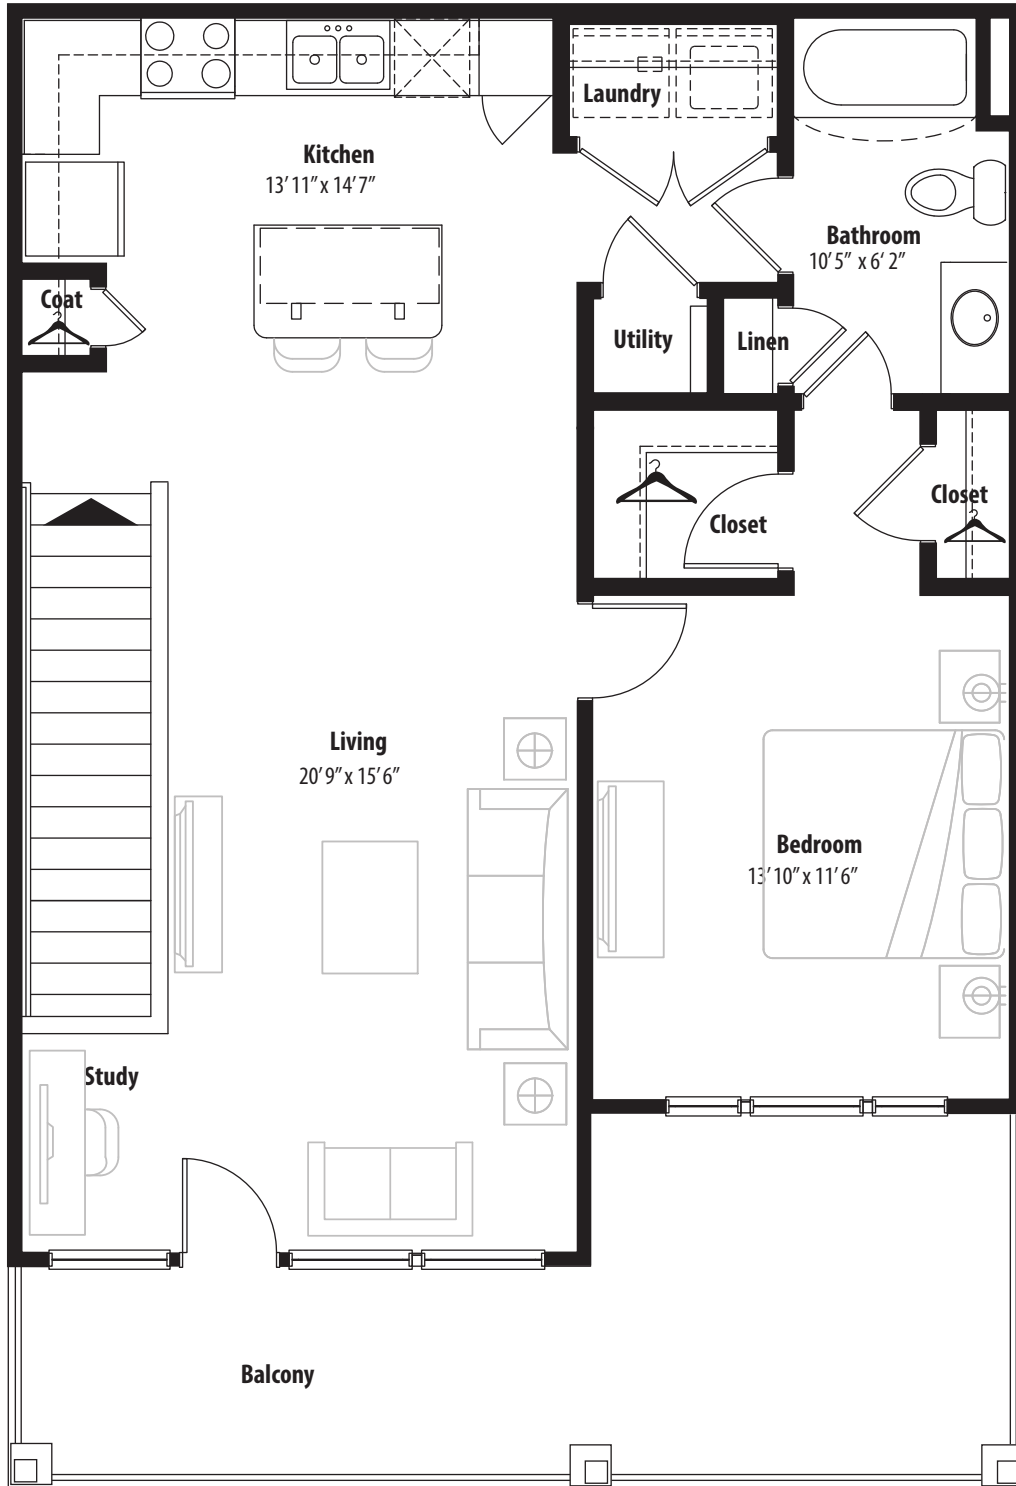

1 BR Designer Overlook

2nd level, 1 bedroom, 1 bath - 907 sq. ft. with 200 sq. ft. balcony

This floor plan representation is not to scale and all dimensions are approximate. Final layout and room dimensions are subject to change prior to the delivery of any apartment unit.