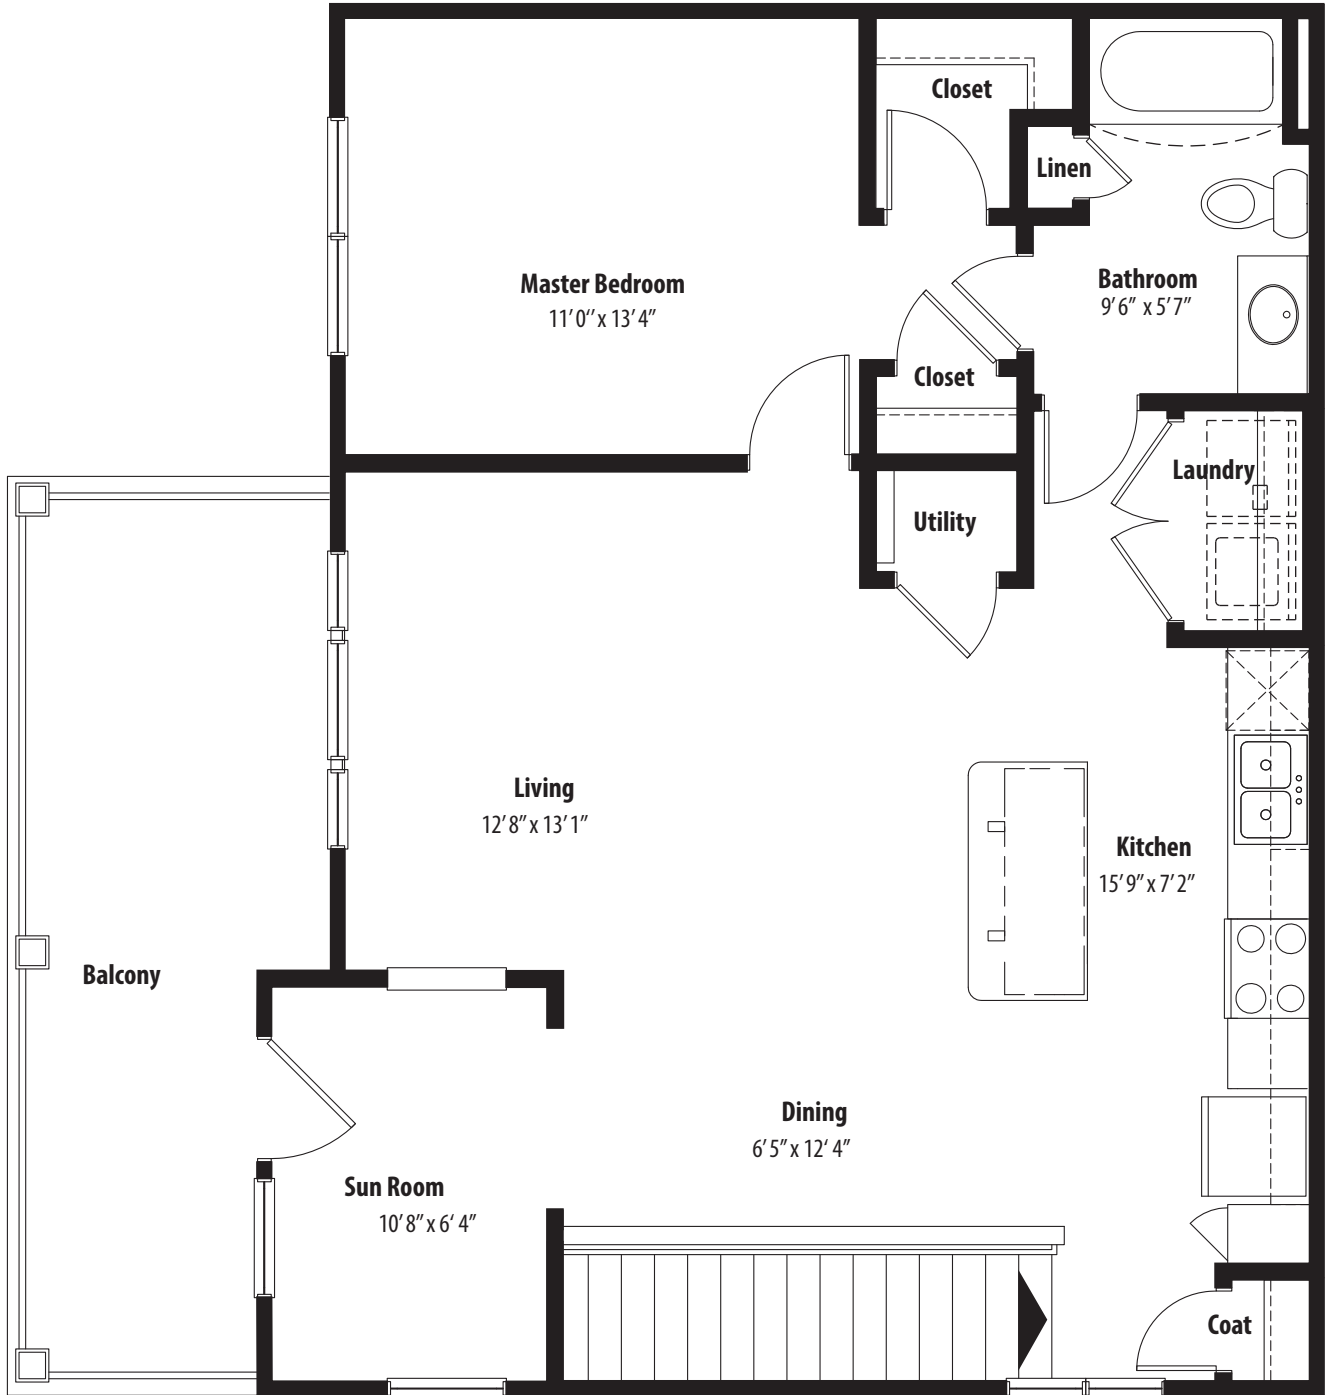

### 1 Bedroom Grand Overlook

2nd level, 1 bedroom, 1 bath - 933 sq. ft. with 180 sq. ft. balcony

This floor plan representation is not to scale and all dimensions are approximate. Final layout and room dimensions are subject to change prior to the delivery of any apartment unit.