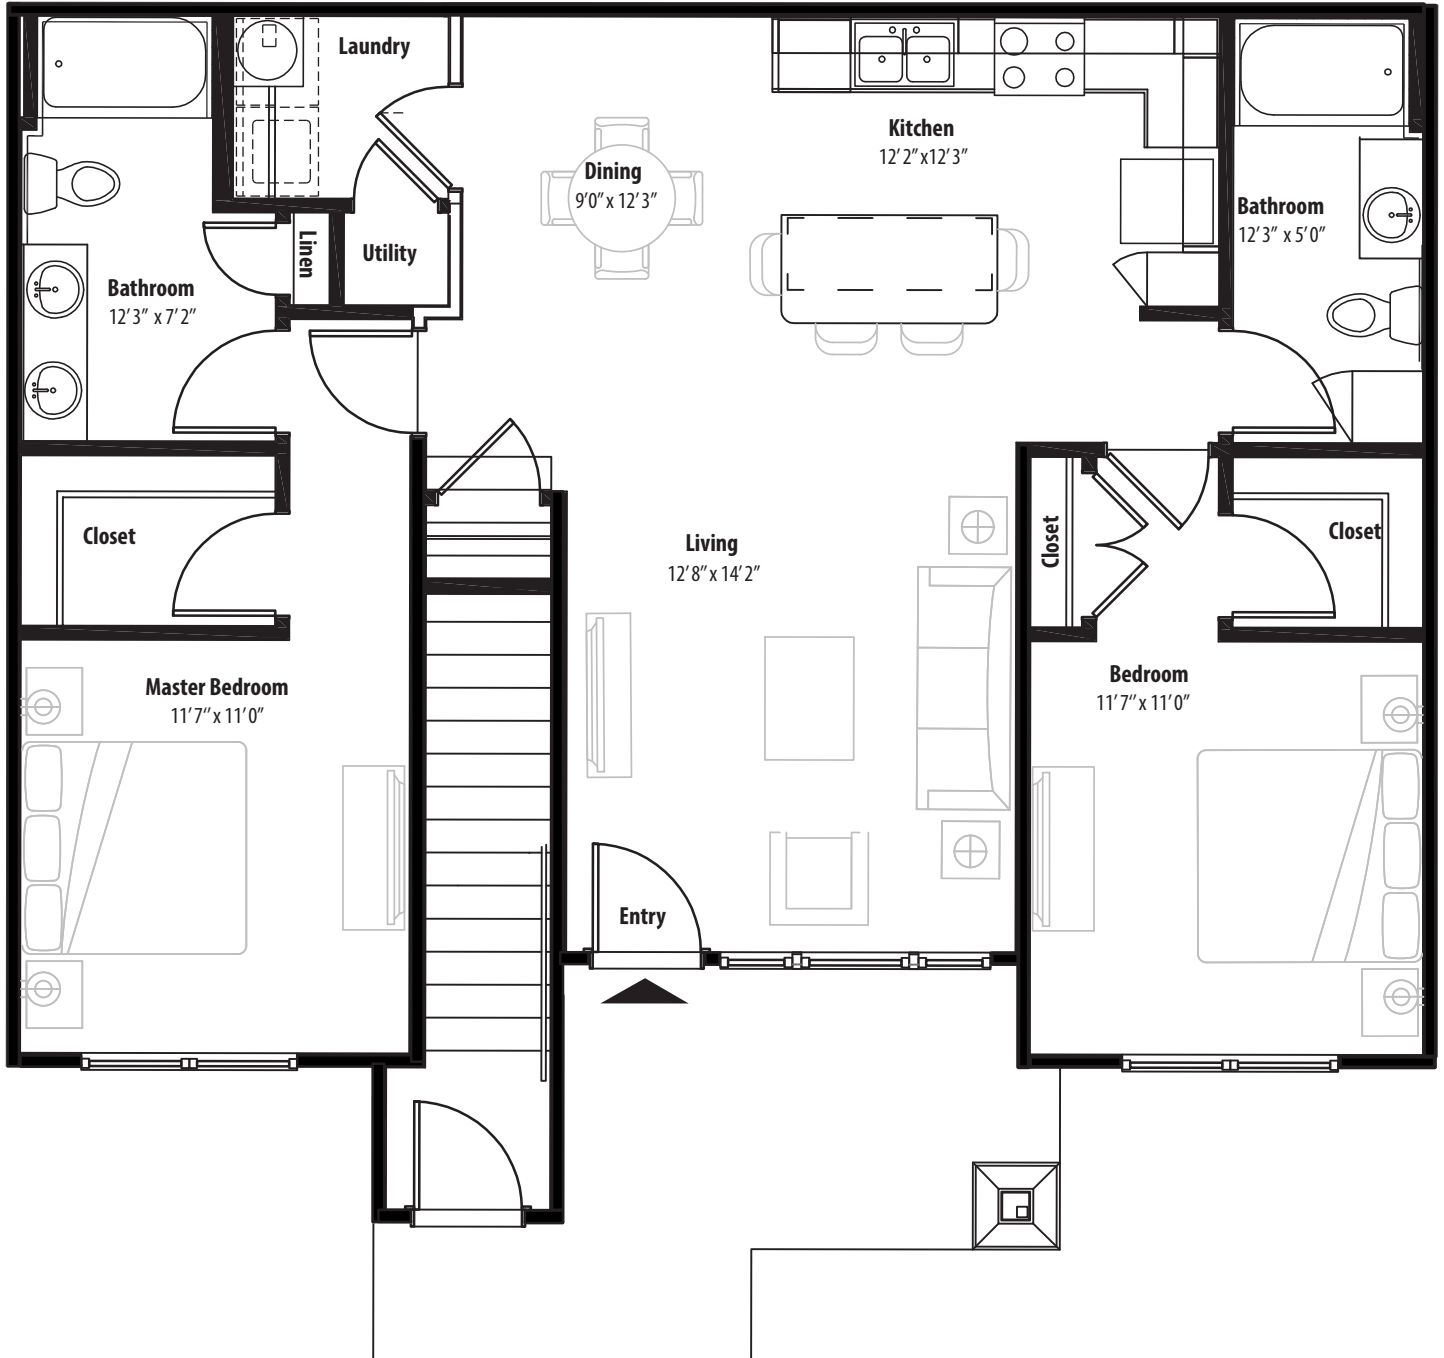

2 BR Grand Courtyard

1st level, 2 bedroom, 2 bath
1,088 sq. ft. with 142 sq. ft. patio

This floor plan representation is not to scale and all dimensions are approximate. Final layout and room dimensions are subject to change prior to the delivery of any apartment unit.