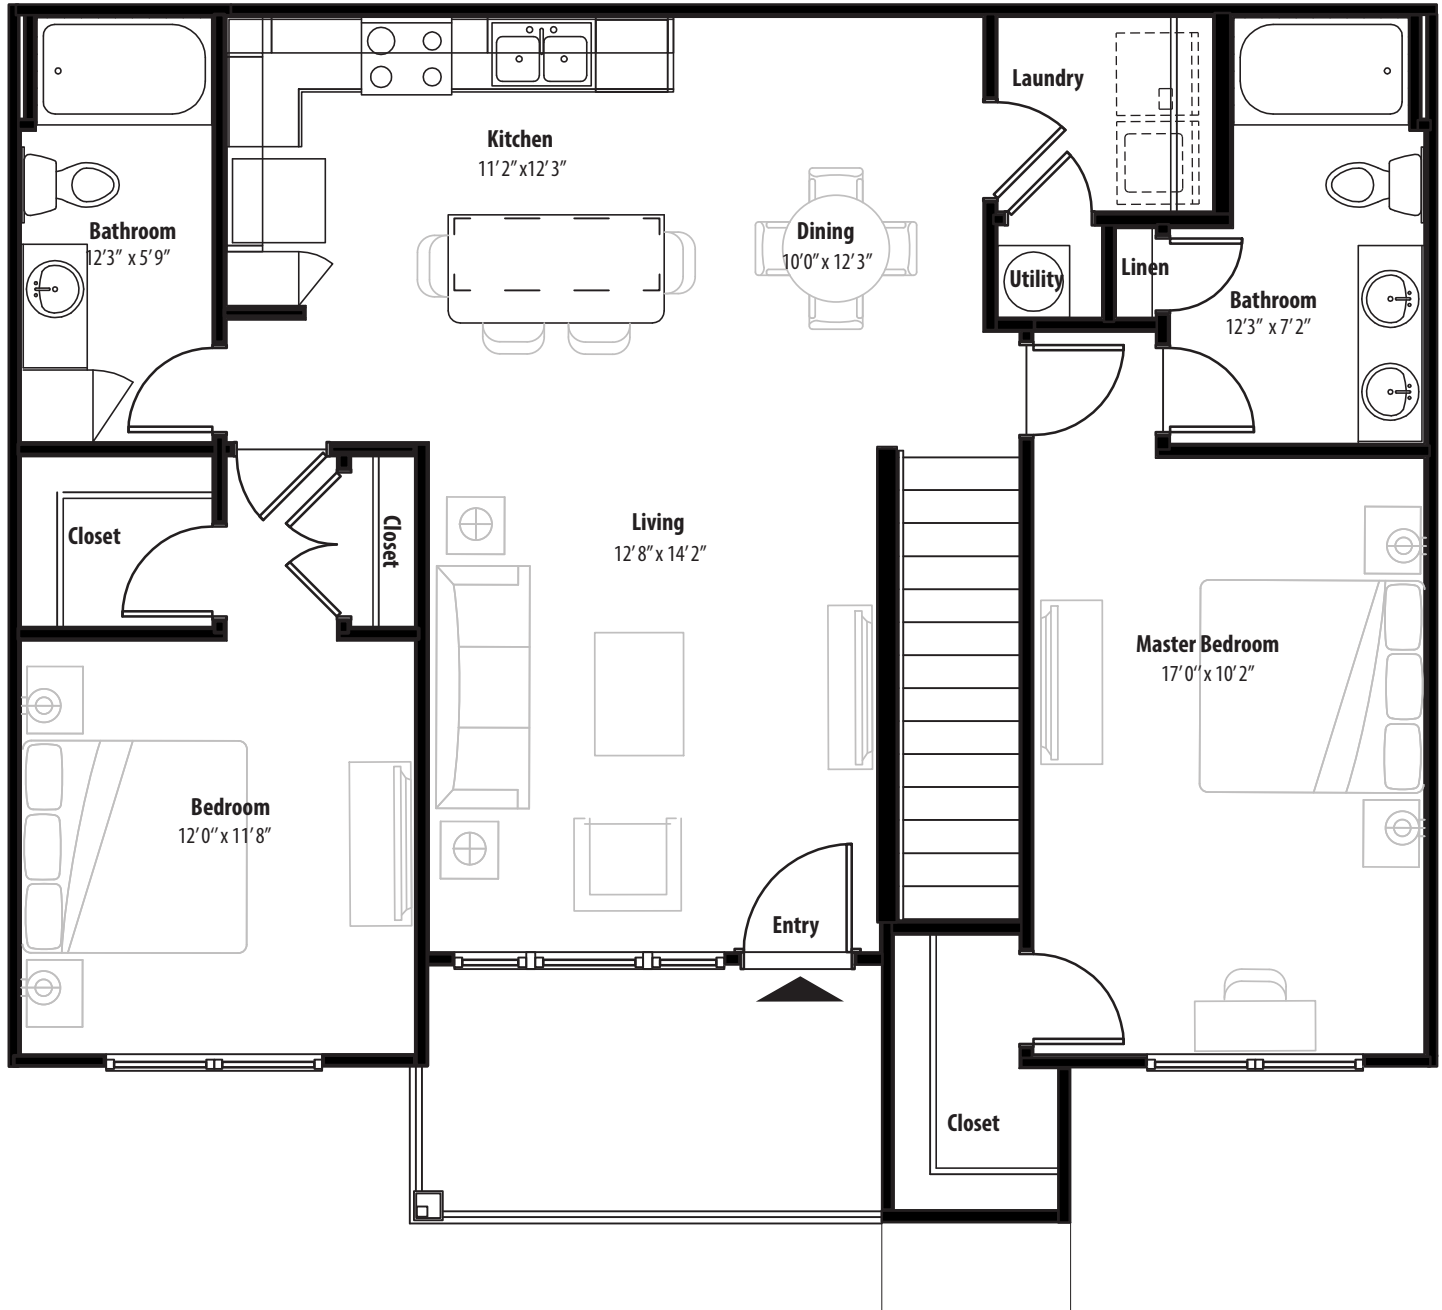

2 BR Grand Overlook

2nd level, 2 bedroom, 2 bath
1,202 sq. ft. with 92 sq. ft. patio

This floor plan representation is not to scale and all dimensions are approximate. Final layout and room dimensions are subject to change prior to the delivery of any apartment unit.