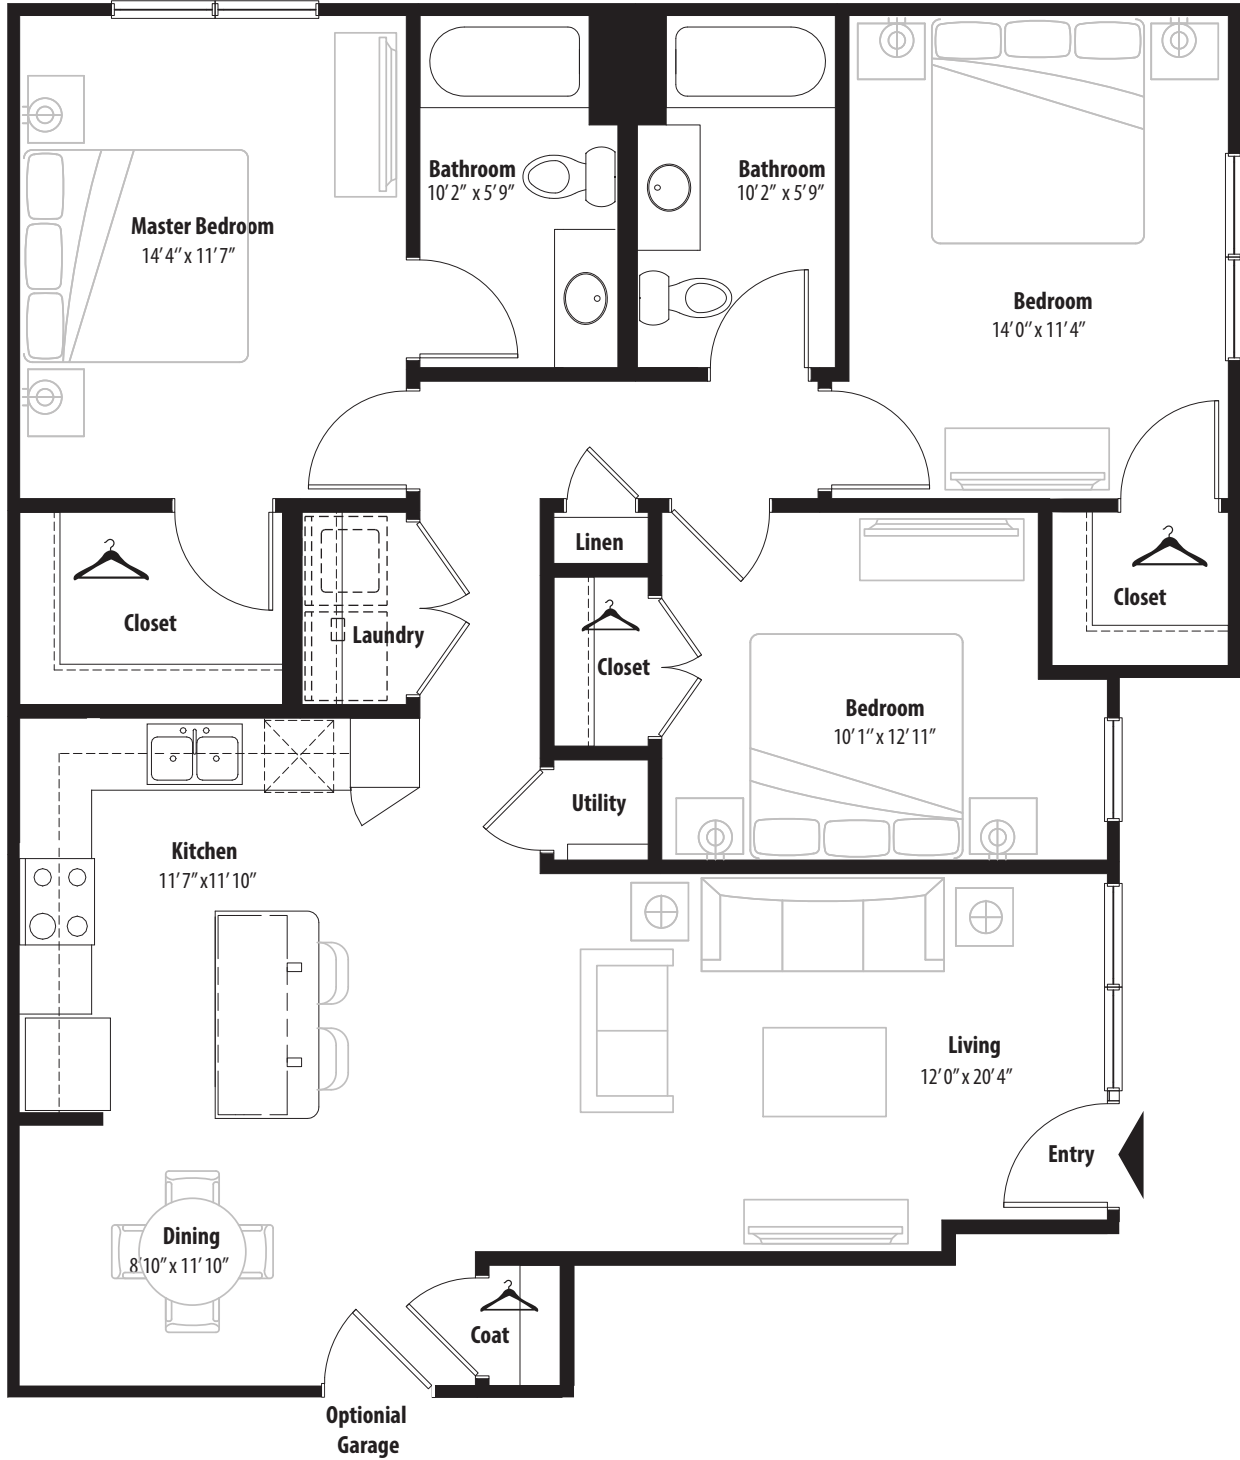

3 BR Grand Courtyard

1st level, 3 bedroom, 2 bath - 1,334 sq. ft. with 163 sq. ft. patio

This floor plan representation is not to scale and all dimensions are approximate. Final layout and room dimensions are subject to change prior to the delivery of any apartment unit.