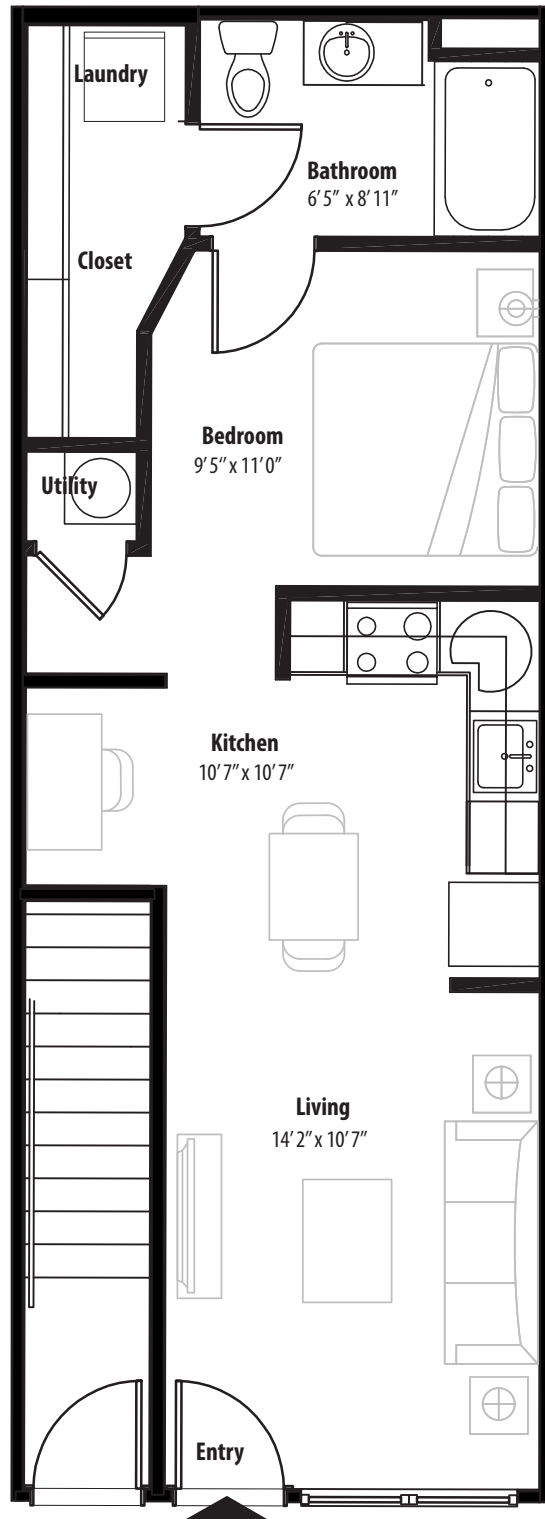

Studio Grand Courtyard

1st level, 1 bedroom, 1 bath - 551 sq. ft.

This floor plan representation is not to scale and all dimensions are approximate. Final layout and room dimensions are subject to change prior to the delivery of any apartment unit.