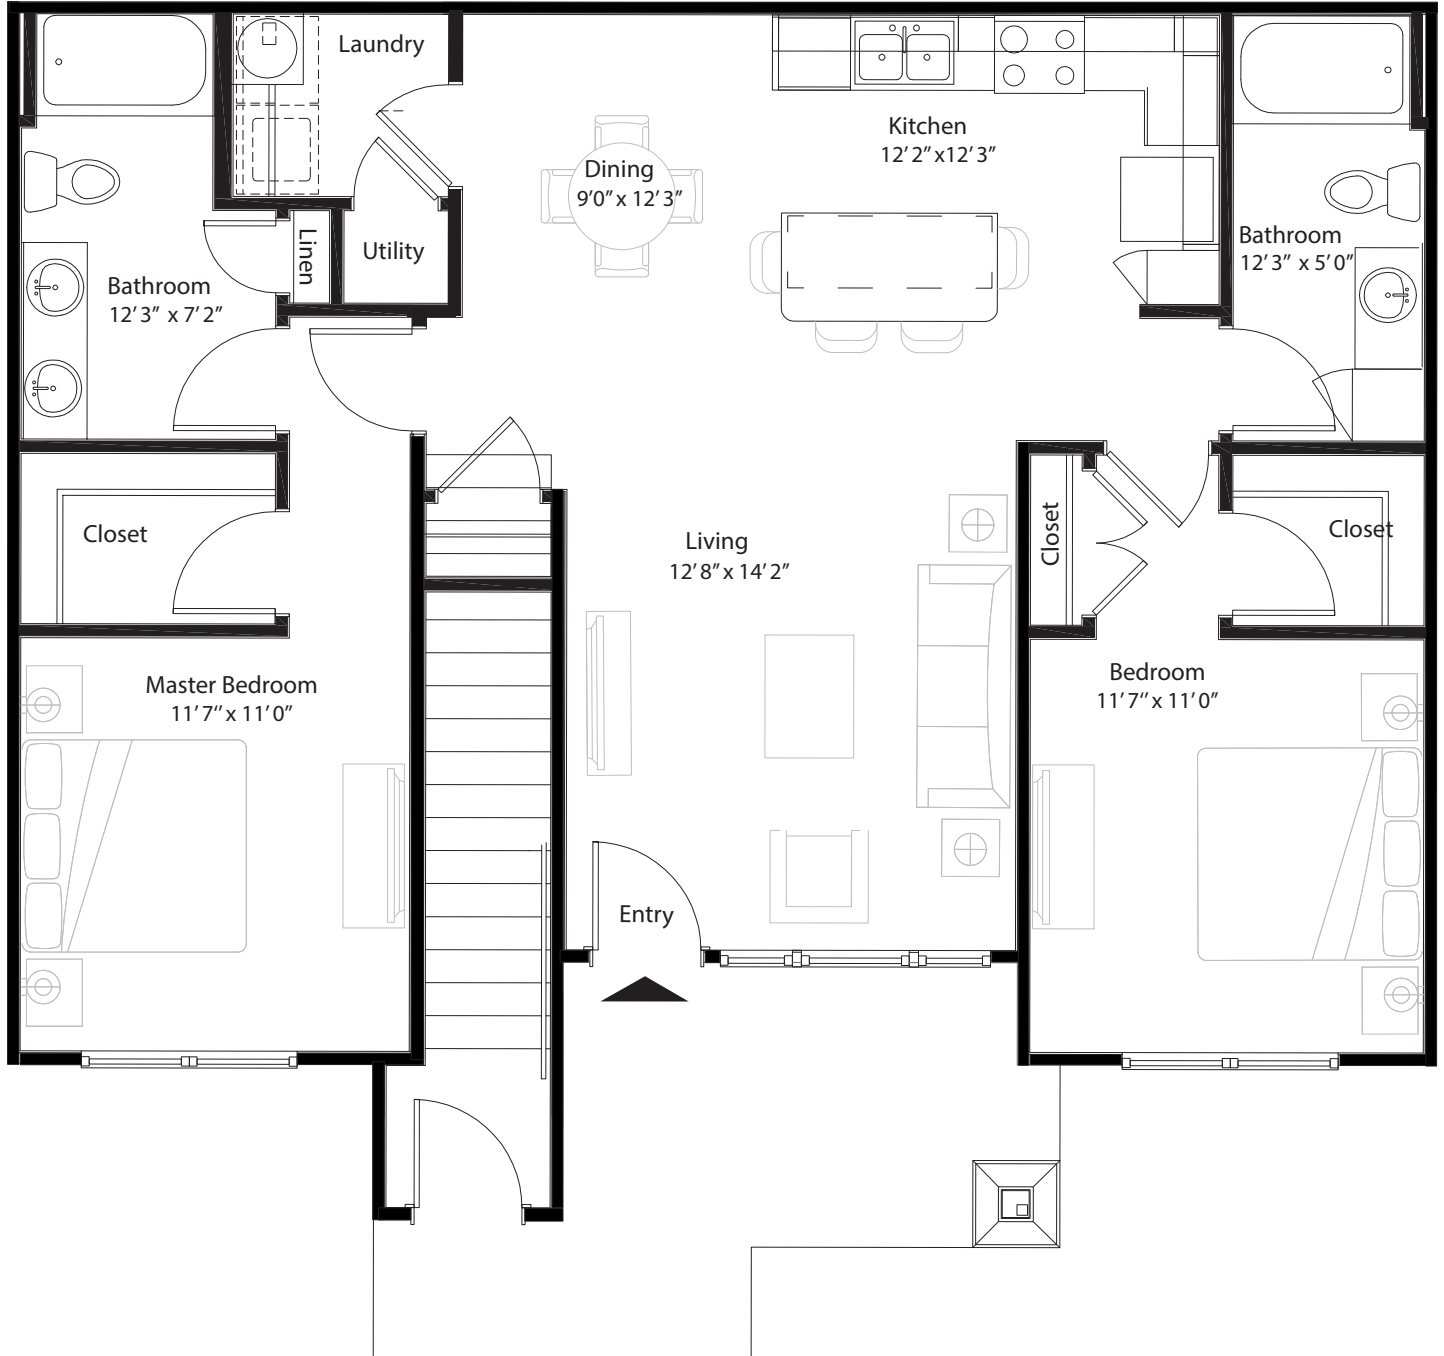

2 BR Grand Courtyard

1st level, 2 bedroom, 2 bath
1,088 sq. ft. with 142 sq. ft. patio

This floor plan representation is not to scale and all dimensions are approximate. Final layout and room dimensions are subject to change prior to the delivery of any apartment unit.