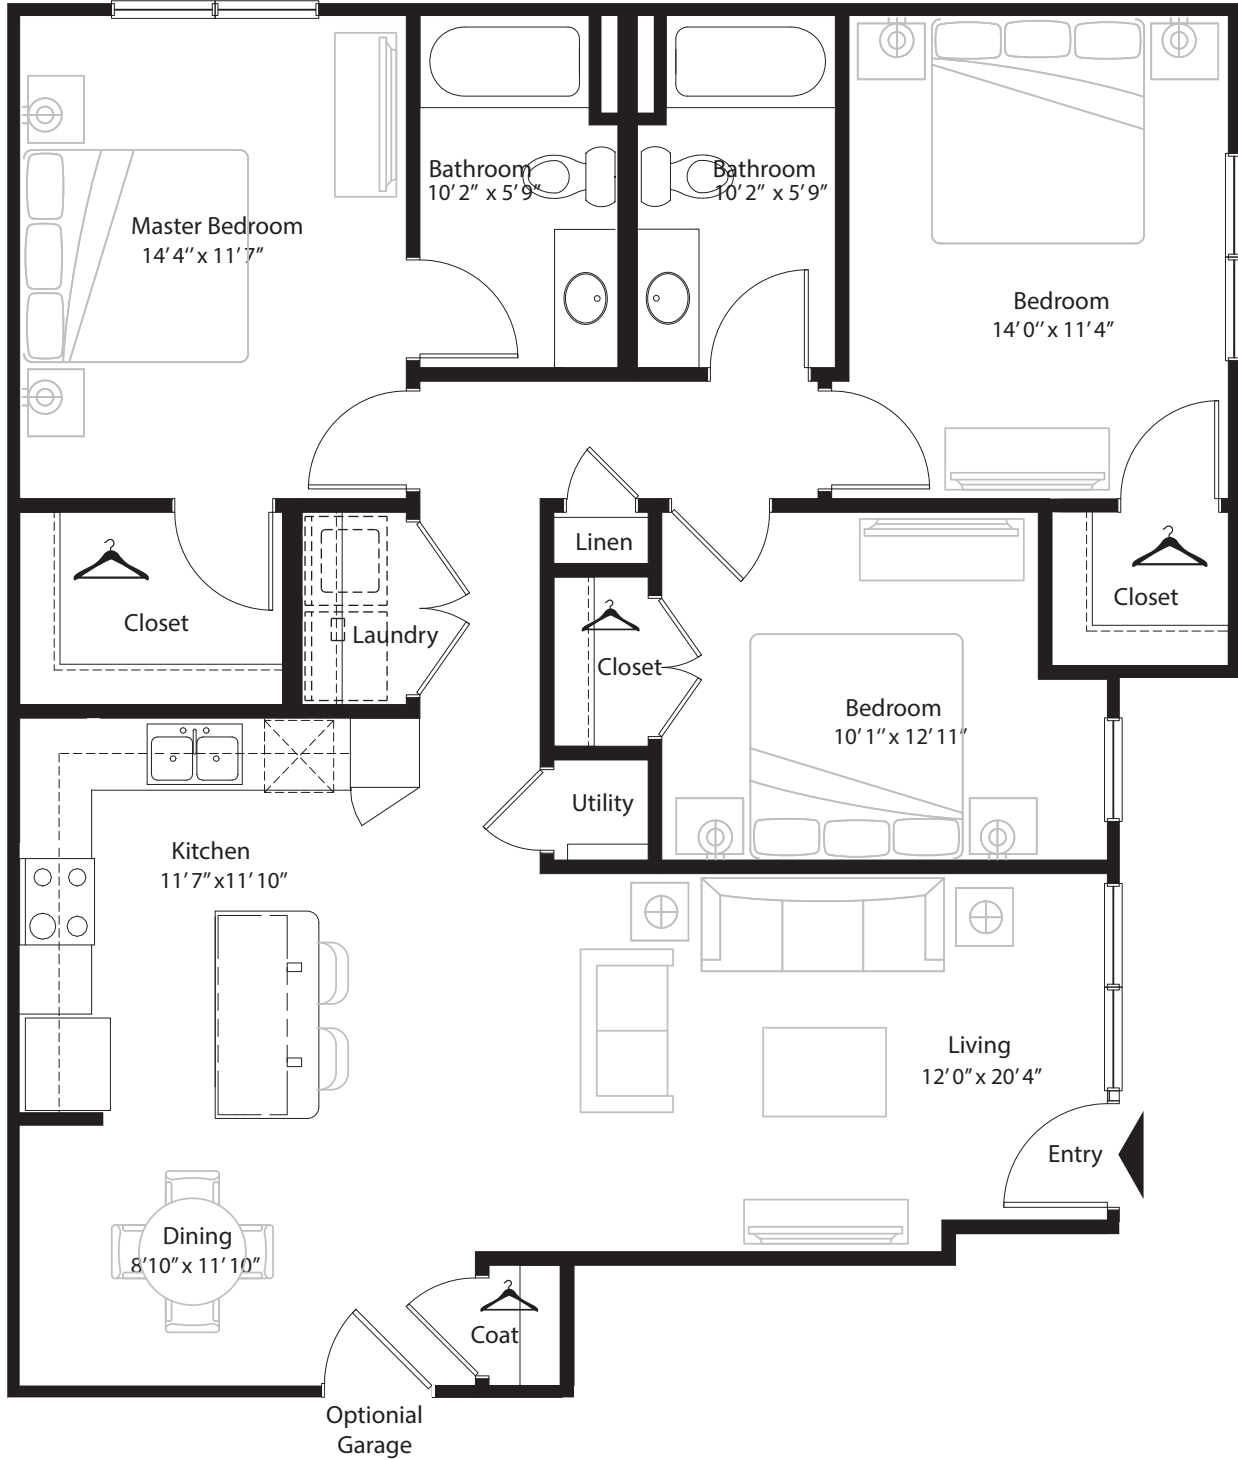

### 3 BR Grand Courtyard

1st level, 3 bedroom, 2 bath - 1,334 sq. ft. with 163 sq. ft. patio

This floor plan representation is not to scale and all dimensions are approximate. Final layout and room dimensions are subject to change prior to the delivery of any apartment unit.