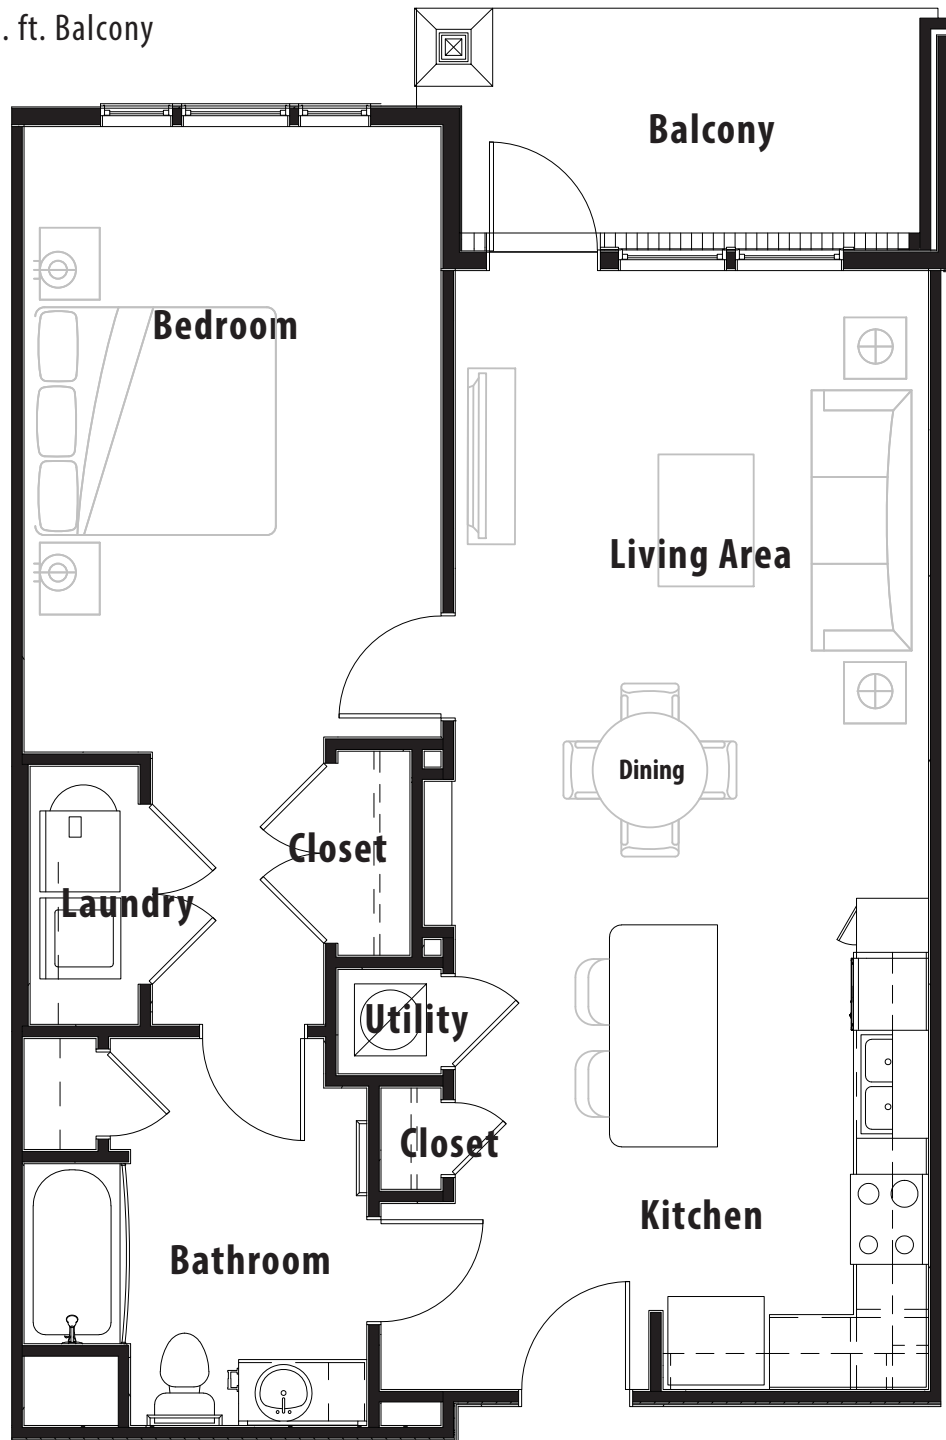

## 1 Bed Premier Overlook

2 nd level, 1 bedroom, 1 bath

891sq. ft. with 93 sq. ft. Balcony

This floor plan representation is not to scale and all dimensions are approximate. Final layout and room dimensions are subject to change prior to the delivery of any apartment unit.