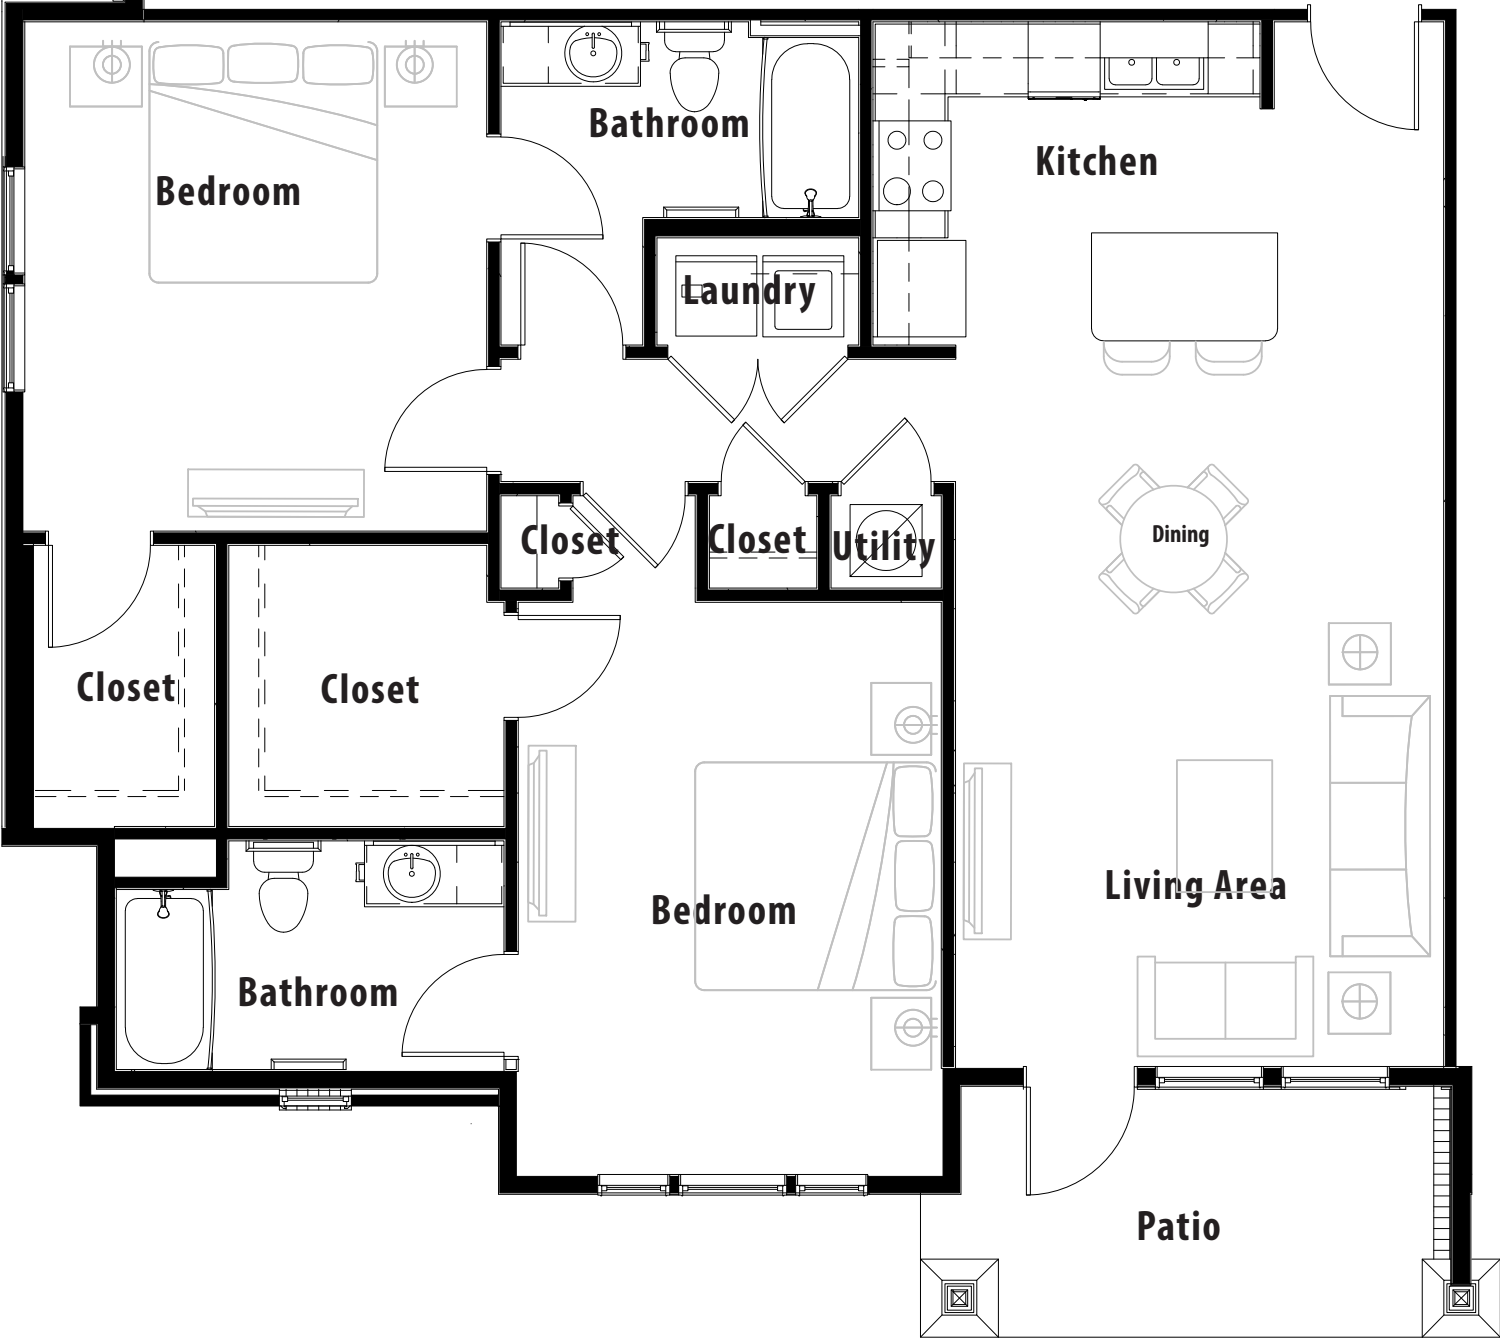

### 2 Bed Premier Courtyard

1st level, 2 bedroom, 2 bath  
1228sq. ft. with 108 sq. ft. patio

This floor plan representation is not to scale and all dimensions are approximate. Final layout and room dimensions are subject to change prior to the delivery of any apartment unit.