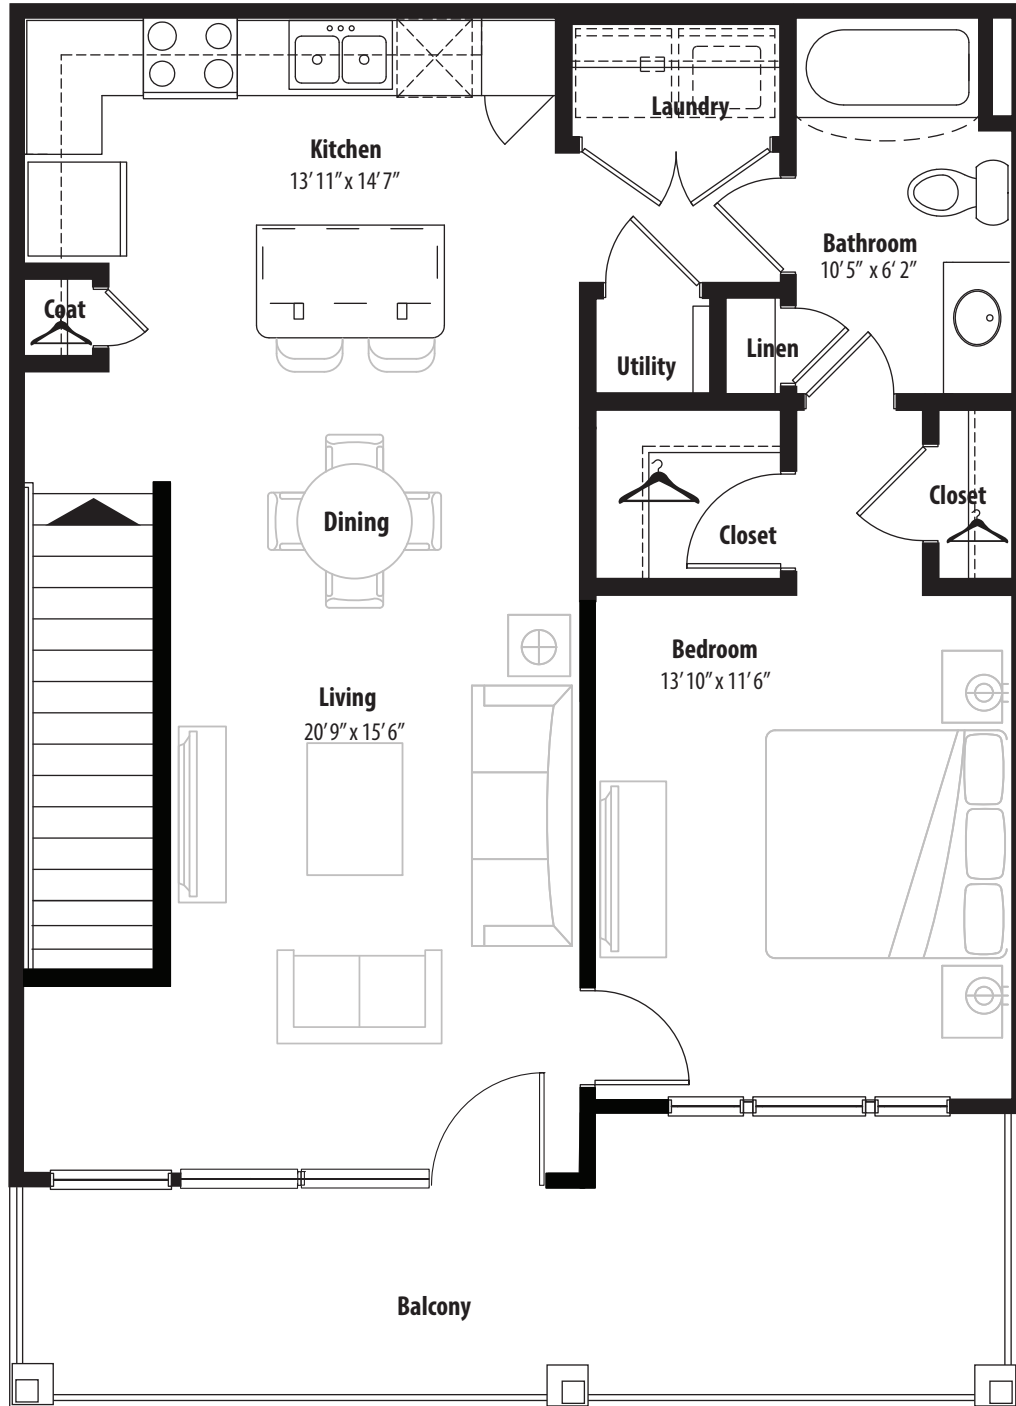

1 BR Designer Overlook

2nd level, 1 bedroom, 1 bath - 907 sq. ft. with 177sq. ft. balcony

This floor plan representation is not to scale and all dimensions are approximate. Final layout and room dimensions are subject to change prior to the delivery of any apartment unit.