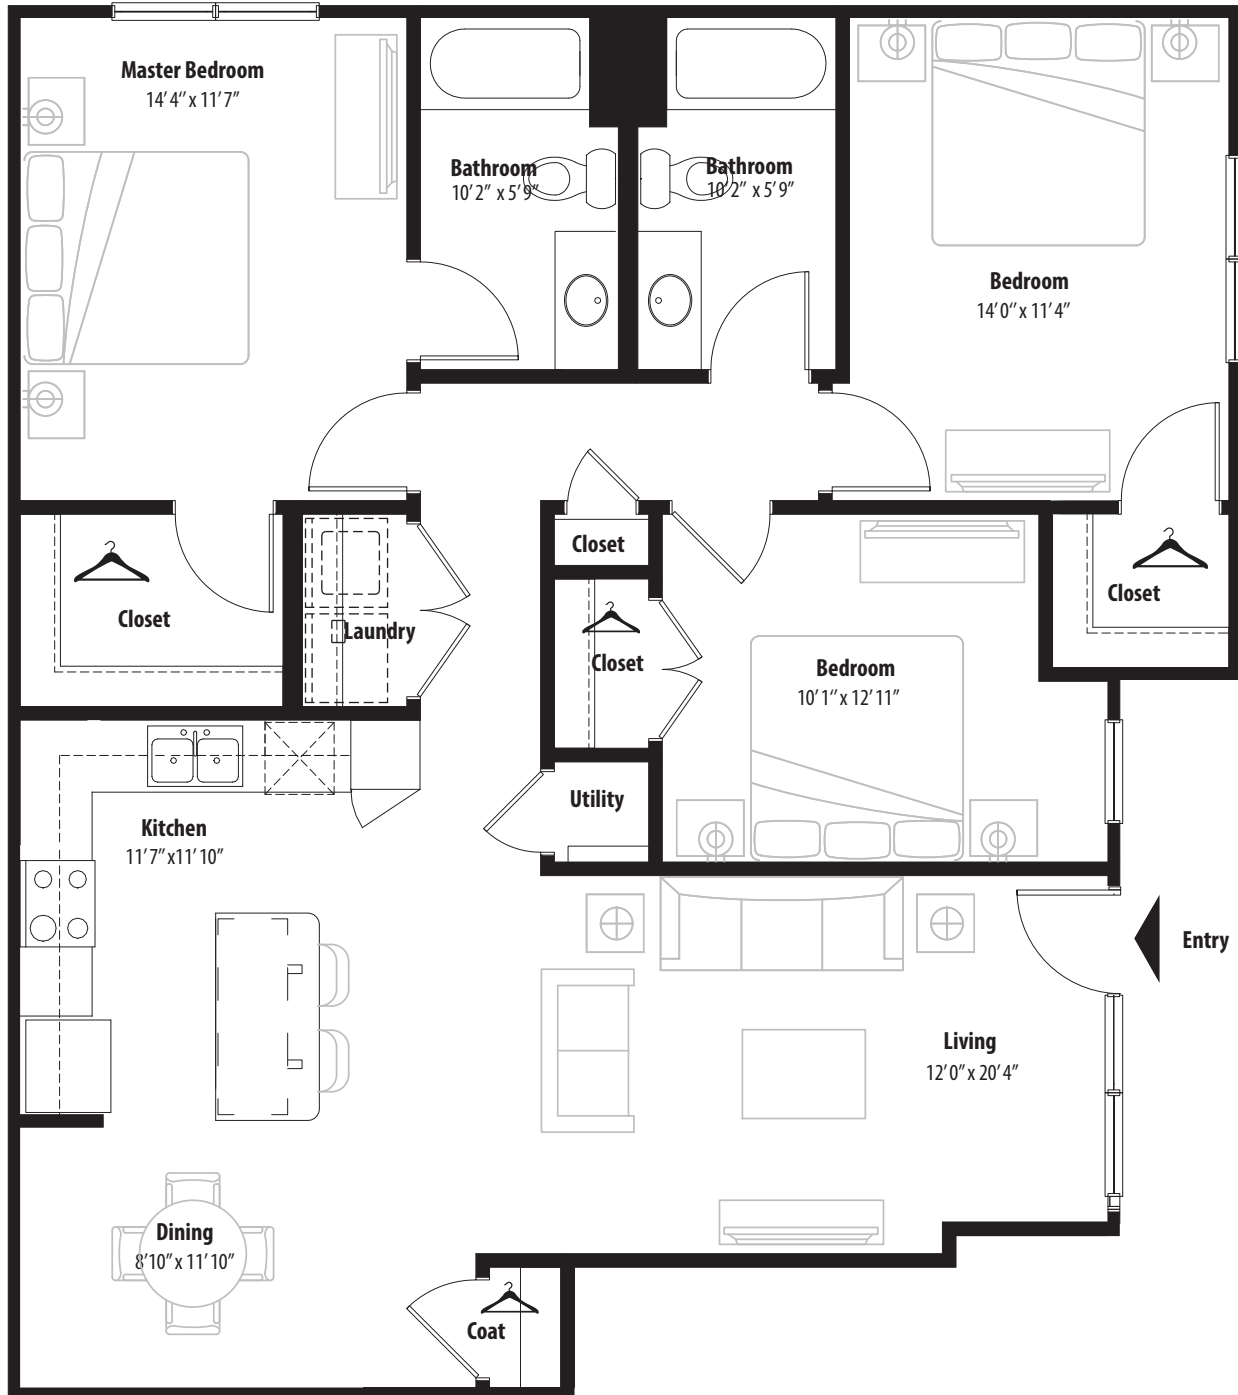

3 BR Grand Courtyard

1st level, 3 bedroom, 2 bath - 1,334 sq. ft. with 180 sq. ft. patio

This floor plan representation is not to scale and all dimensions are approximate. Final layout and room dimensions are subject to change prior to the delivery of any apartment unit.