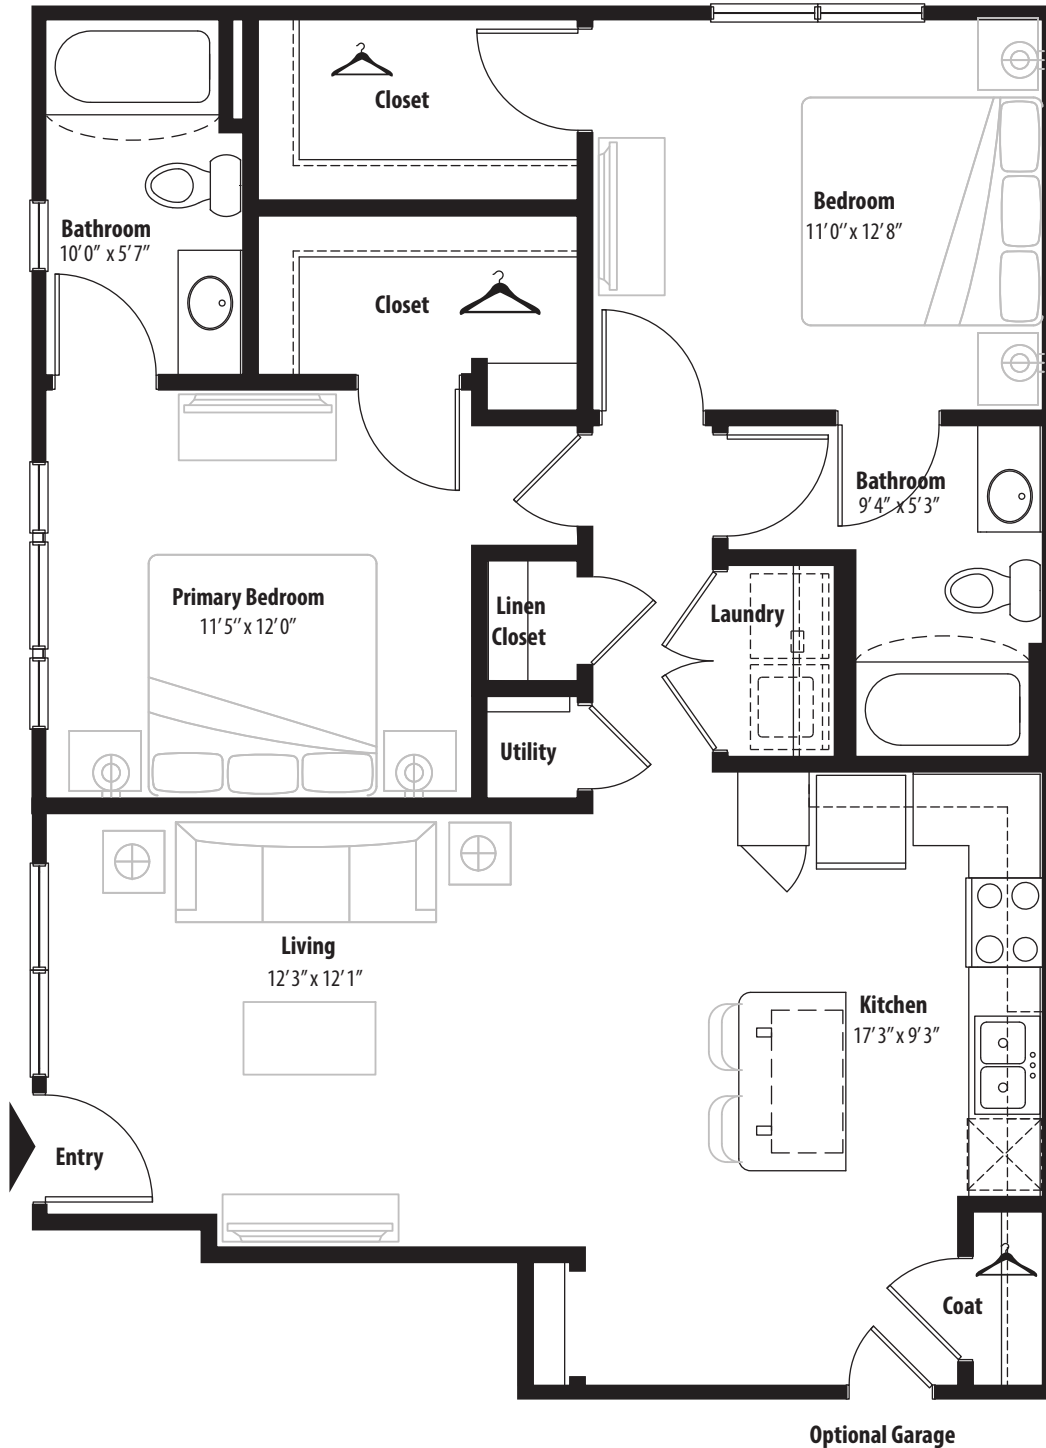

2 BR Designer Courtyard

1st level, 2 bedroom, 2 bath

This floor plan representation is not to scale and all dimensions are approximate. Final layout and room dimensions are subject to change prior to the delivery of any apartment unit.